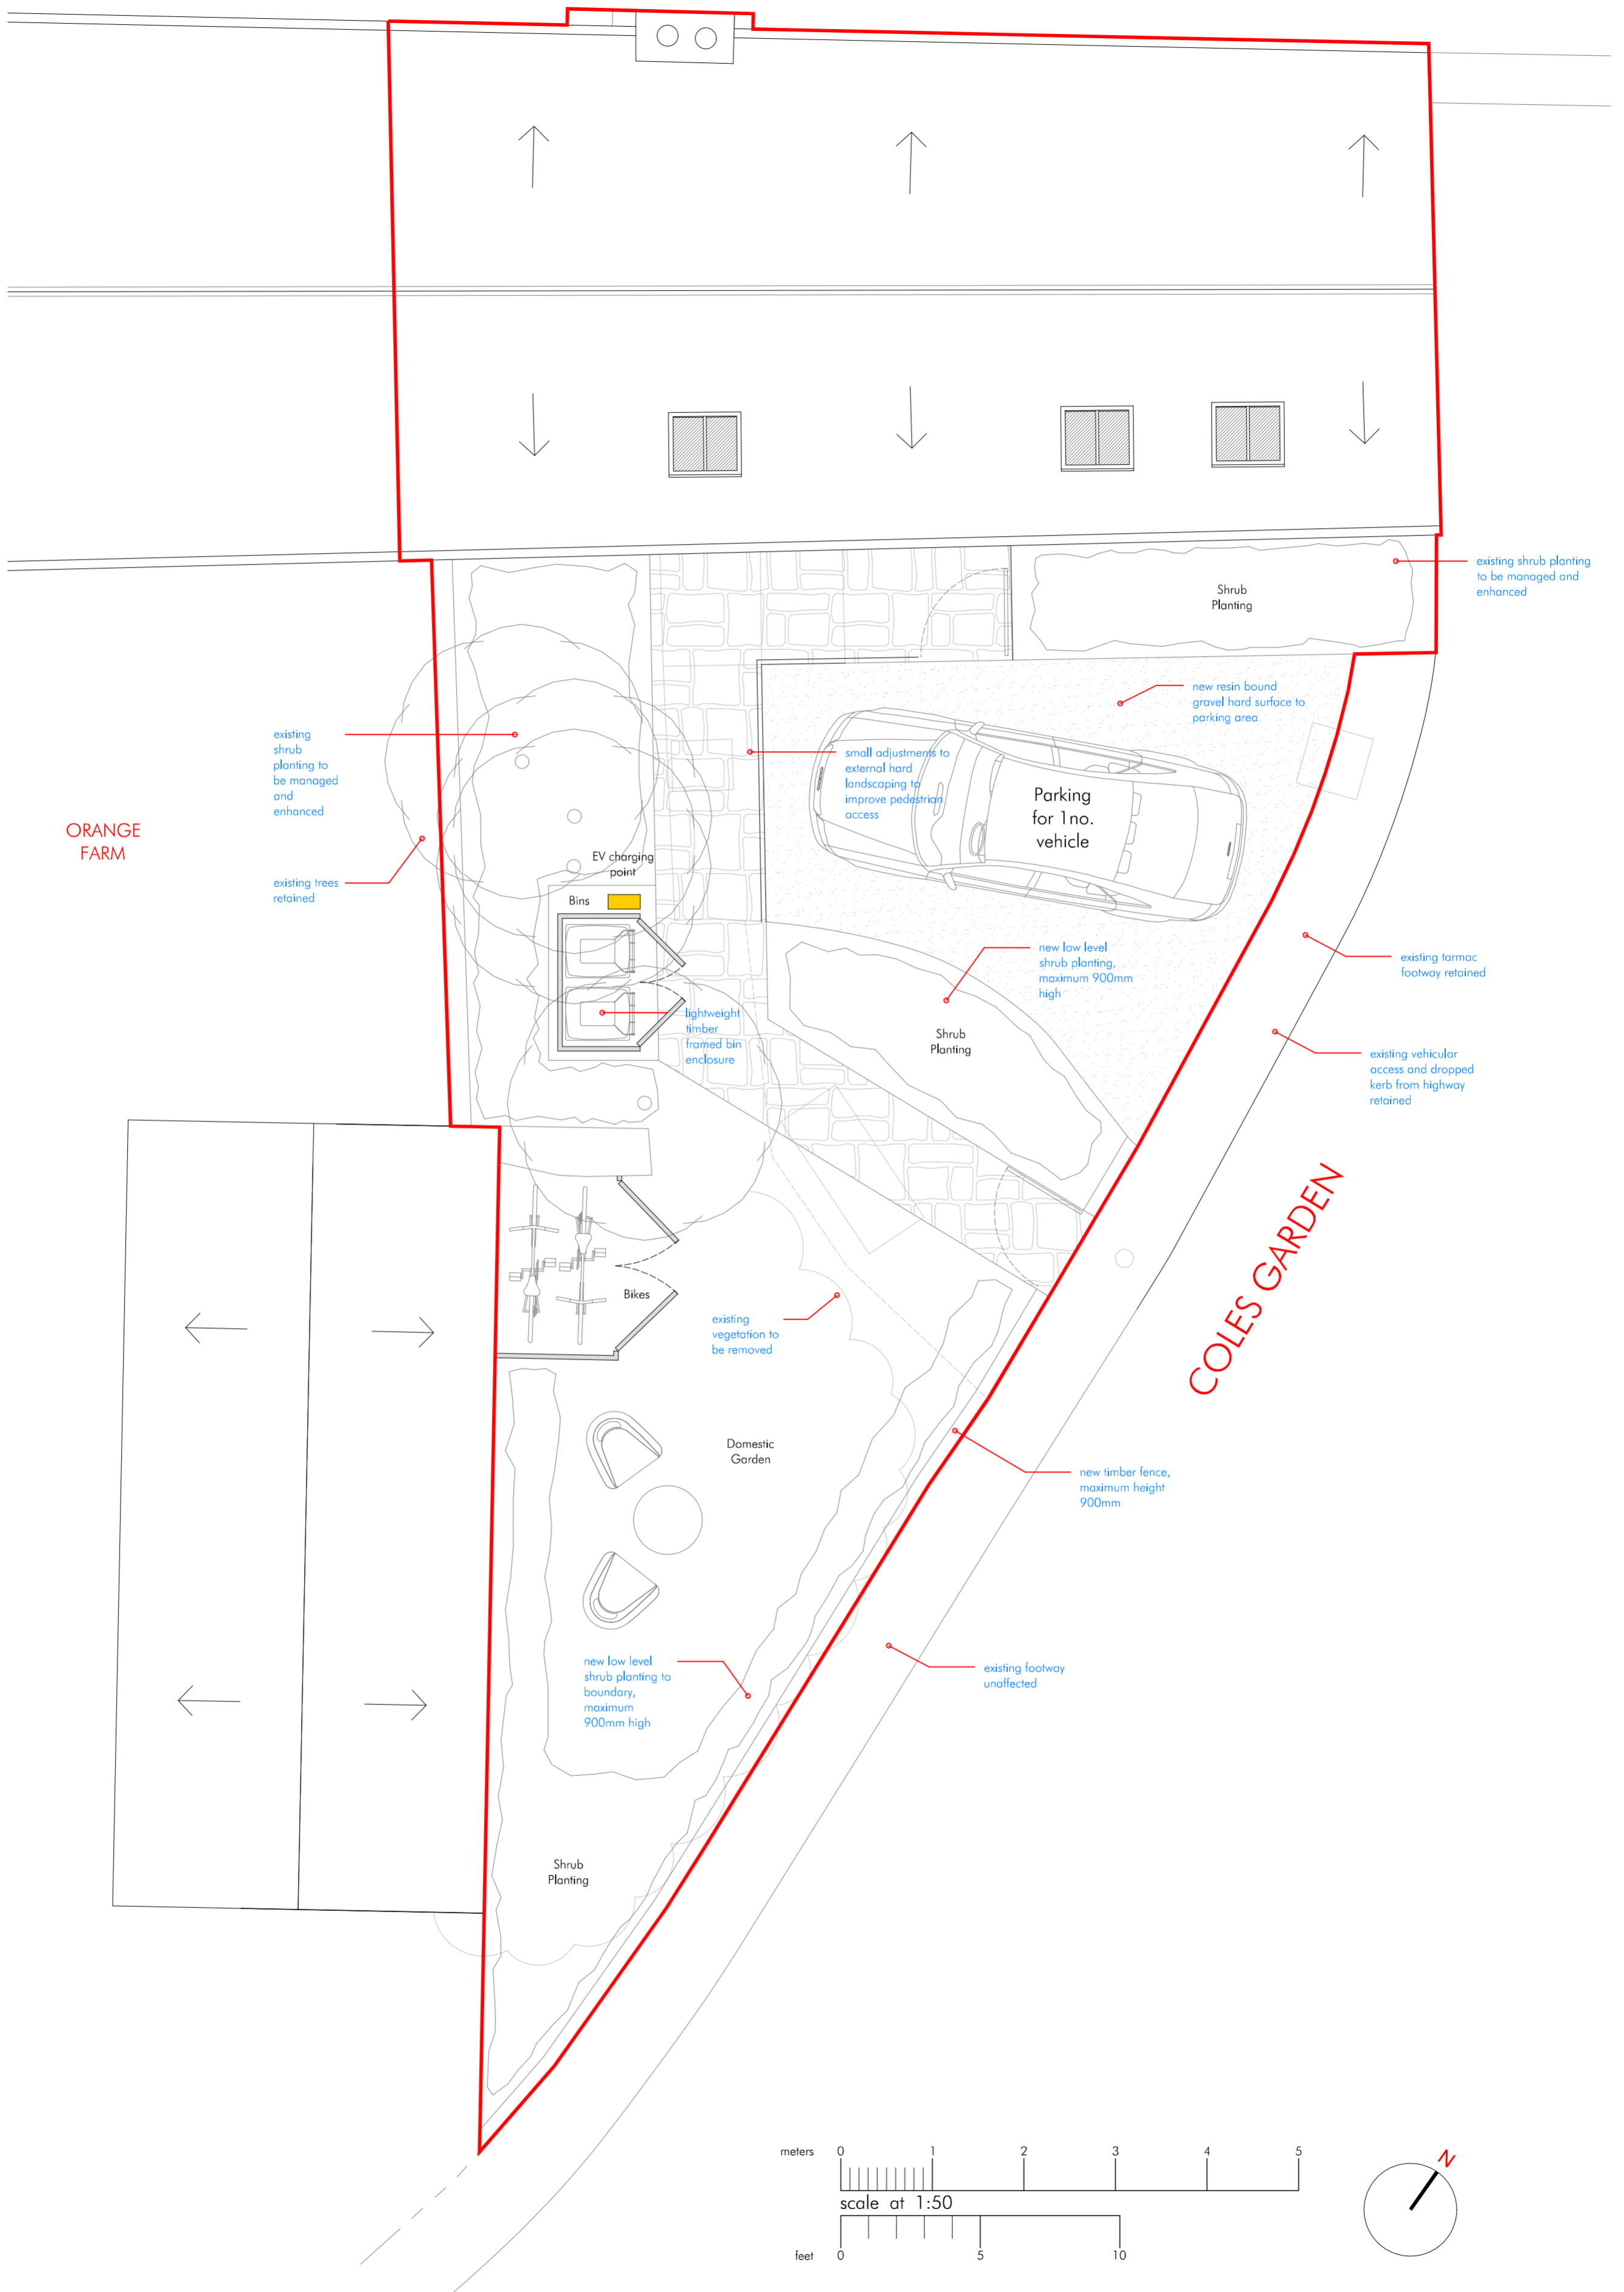

ST PETER & ST
PAULS CHURCH
- GRAVEYARD

REVISIONS

This drawing is the Copyright of PKA Architects Ltd Registered in England and Wales No B605083. THIS IS A PLANNING DRAWING AND MUST NOT BE USED FOR CONSTRUCTION PURPOSES Any OS copyright data on this drawing is reproduced under licence

CLIENT	White Horse Housing Association	STATUS	
PROJECT	Kilmerston Meeting Room, Kilmerston	DATE	31-10-2023
DESIGNER	RJM/cl	SCALE	1:50@A2
PROPOSED DRAWINGS:	Site and Roof Plan		
FILE NAME	P1_2074_Plan 1.dwg		