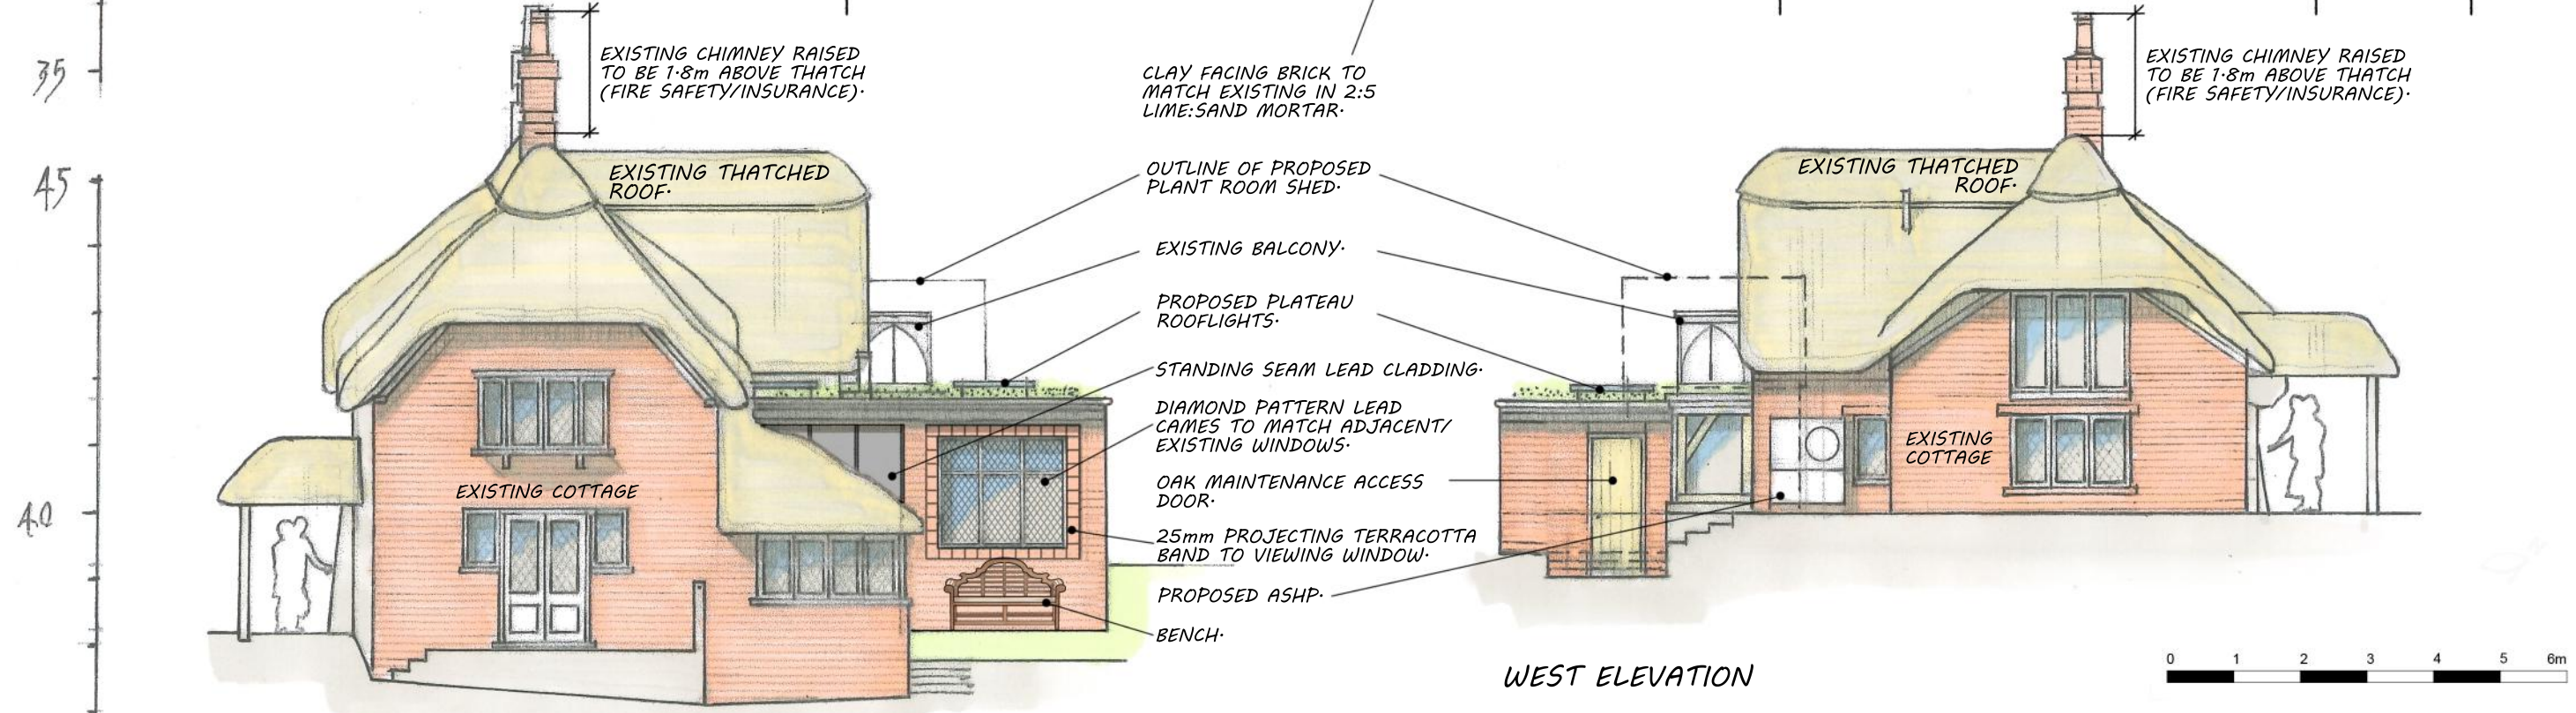

NOTES:
 THIS DRAWING IS COPYRIGHT OF THE ARCHITECTS AND
 MUST NOT BE USED WITHOUT THEIR PERMISSION. ALL
 DIMENSIONS TO BE CHECKED ON SITE. DISCREPANCIES AND
 OMISSIONS TO BE REPORTED IMMEDIATELY TO THE
 ARCHITECT.

NORTH ELEVATION

WEST ELEVATION

EAST ELEVATION

REV C - PLANNING/LBC APPLICATION - 13/11/23
 REV B - DRAWING AMENDED - 01/11/23
 REV A - DRAWING AMENDED TO PLANNERS COMMENTS - 30/10/23
DWG NO° 23/3436/303 C

**PROPOSED EXERCISE POOL & ALTERATIONS, AT KINGFISHER LODGE, LONGSTOCK, HAMPSHIRE,
 PROPOSED ELEVATIONS, SCALE 1:100 @ A3, R.R.P.L. JANUARY 2023**