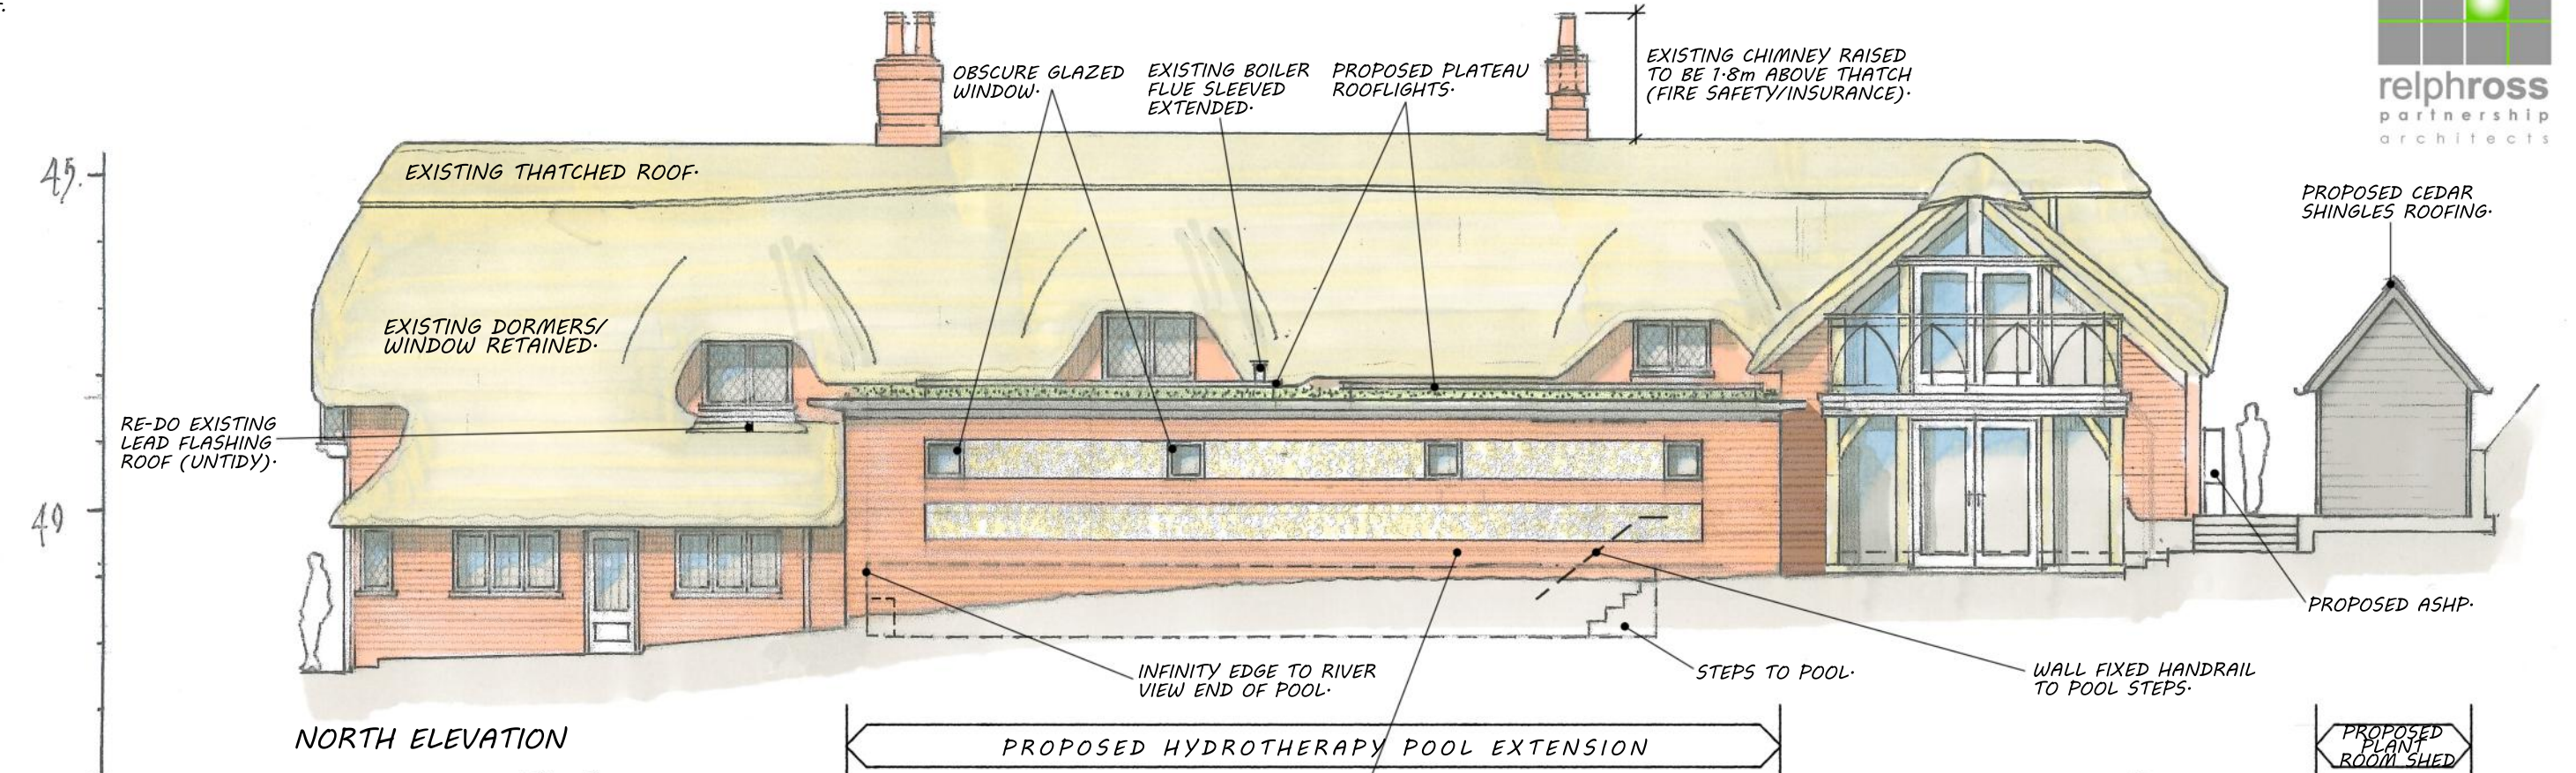

NORTH ELEVATION

WEST ELEVATION

EAST ELEVATION

REV C - PLANNING/LBC APPLICATION - 13/11/23
 REV B - DRAWING AMENDED - 01/11/23
 REV A - DRAWING AMENDED TO PLANNERS COMMENTS - 30/10/23
DWG NO° 23/3436/303 C

**PROPOSED EXERCISE POOL & ALTERATIONS, AT KINGFISHER LODGE, LONGSTOCK, HAMPSHIRE,
 PROPOSED ELEVATIONS, SCALE 1:100 @ A3, R.R.P.L. JANUARY 2023**