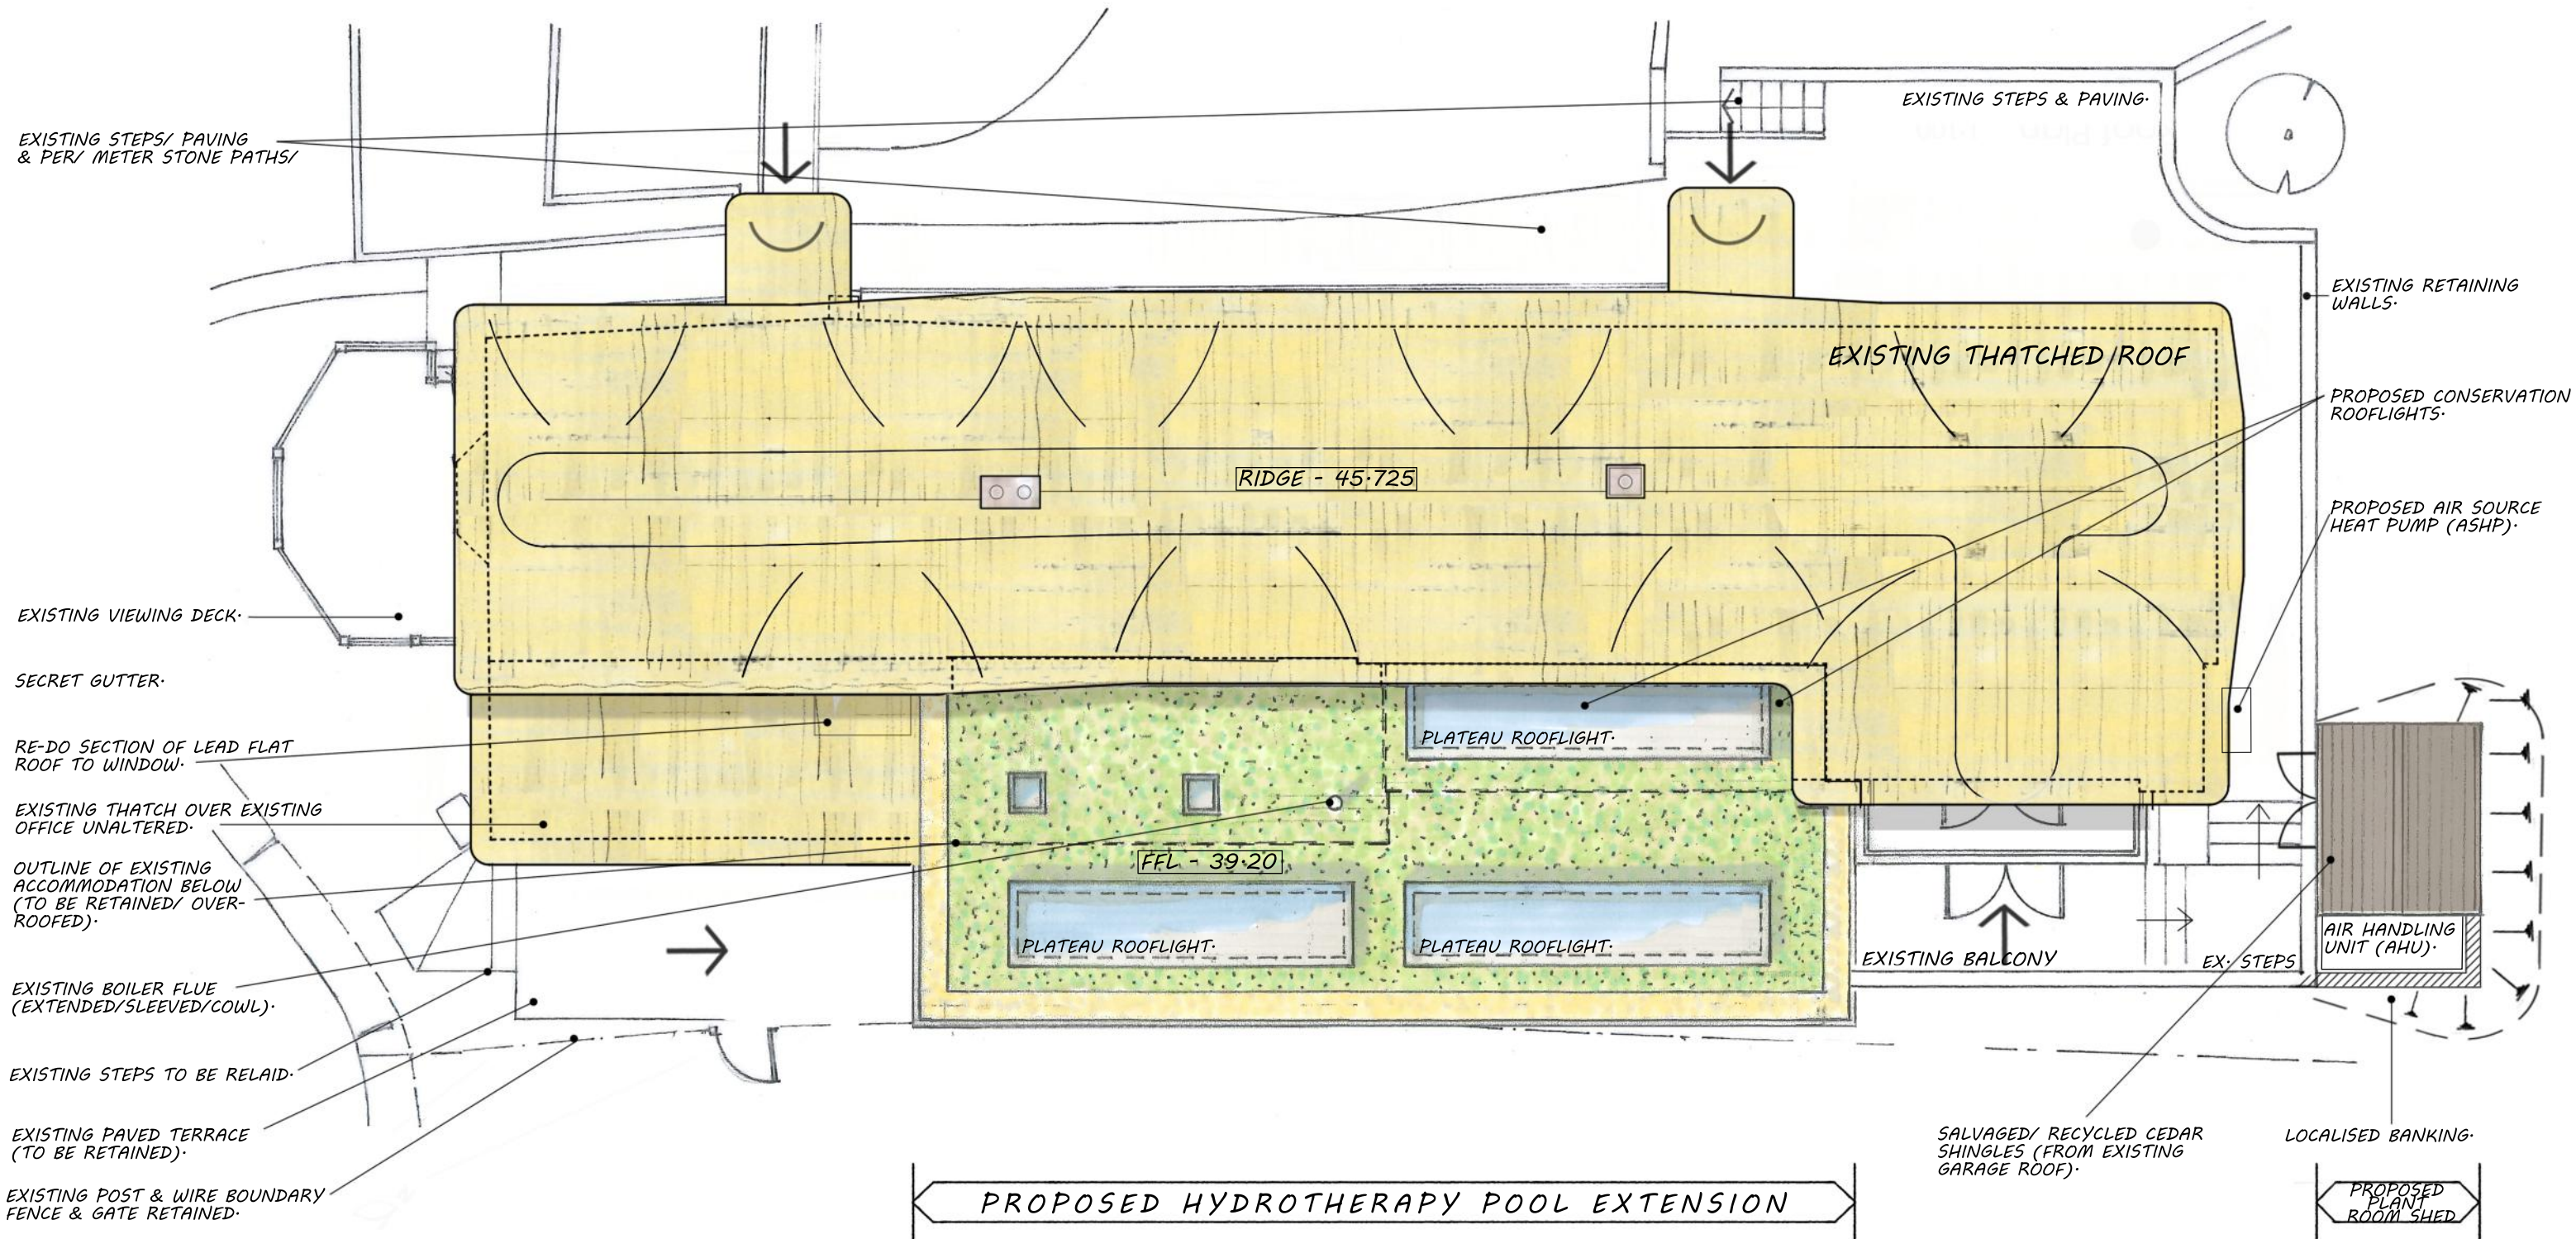

ROOF PLAN

REV B - PLANNING/LBC APPLICATION - 13/11/23
 REV A - DRAWING AMENDED TO PLANNERS COMMENTS - 30/10/23

DWG NO° 23/3436/304 B

PROPOSED EXERCISE POOL & ALTERATIONS, AT KINGFISHER LODGE, LONGSTOCK, HAMPSHIRE,
 PROPOSED ROOF PLAN, SCALE 1:100 @ A3, R.R.P.L. JANUARY 2023