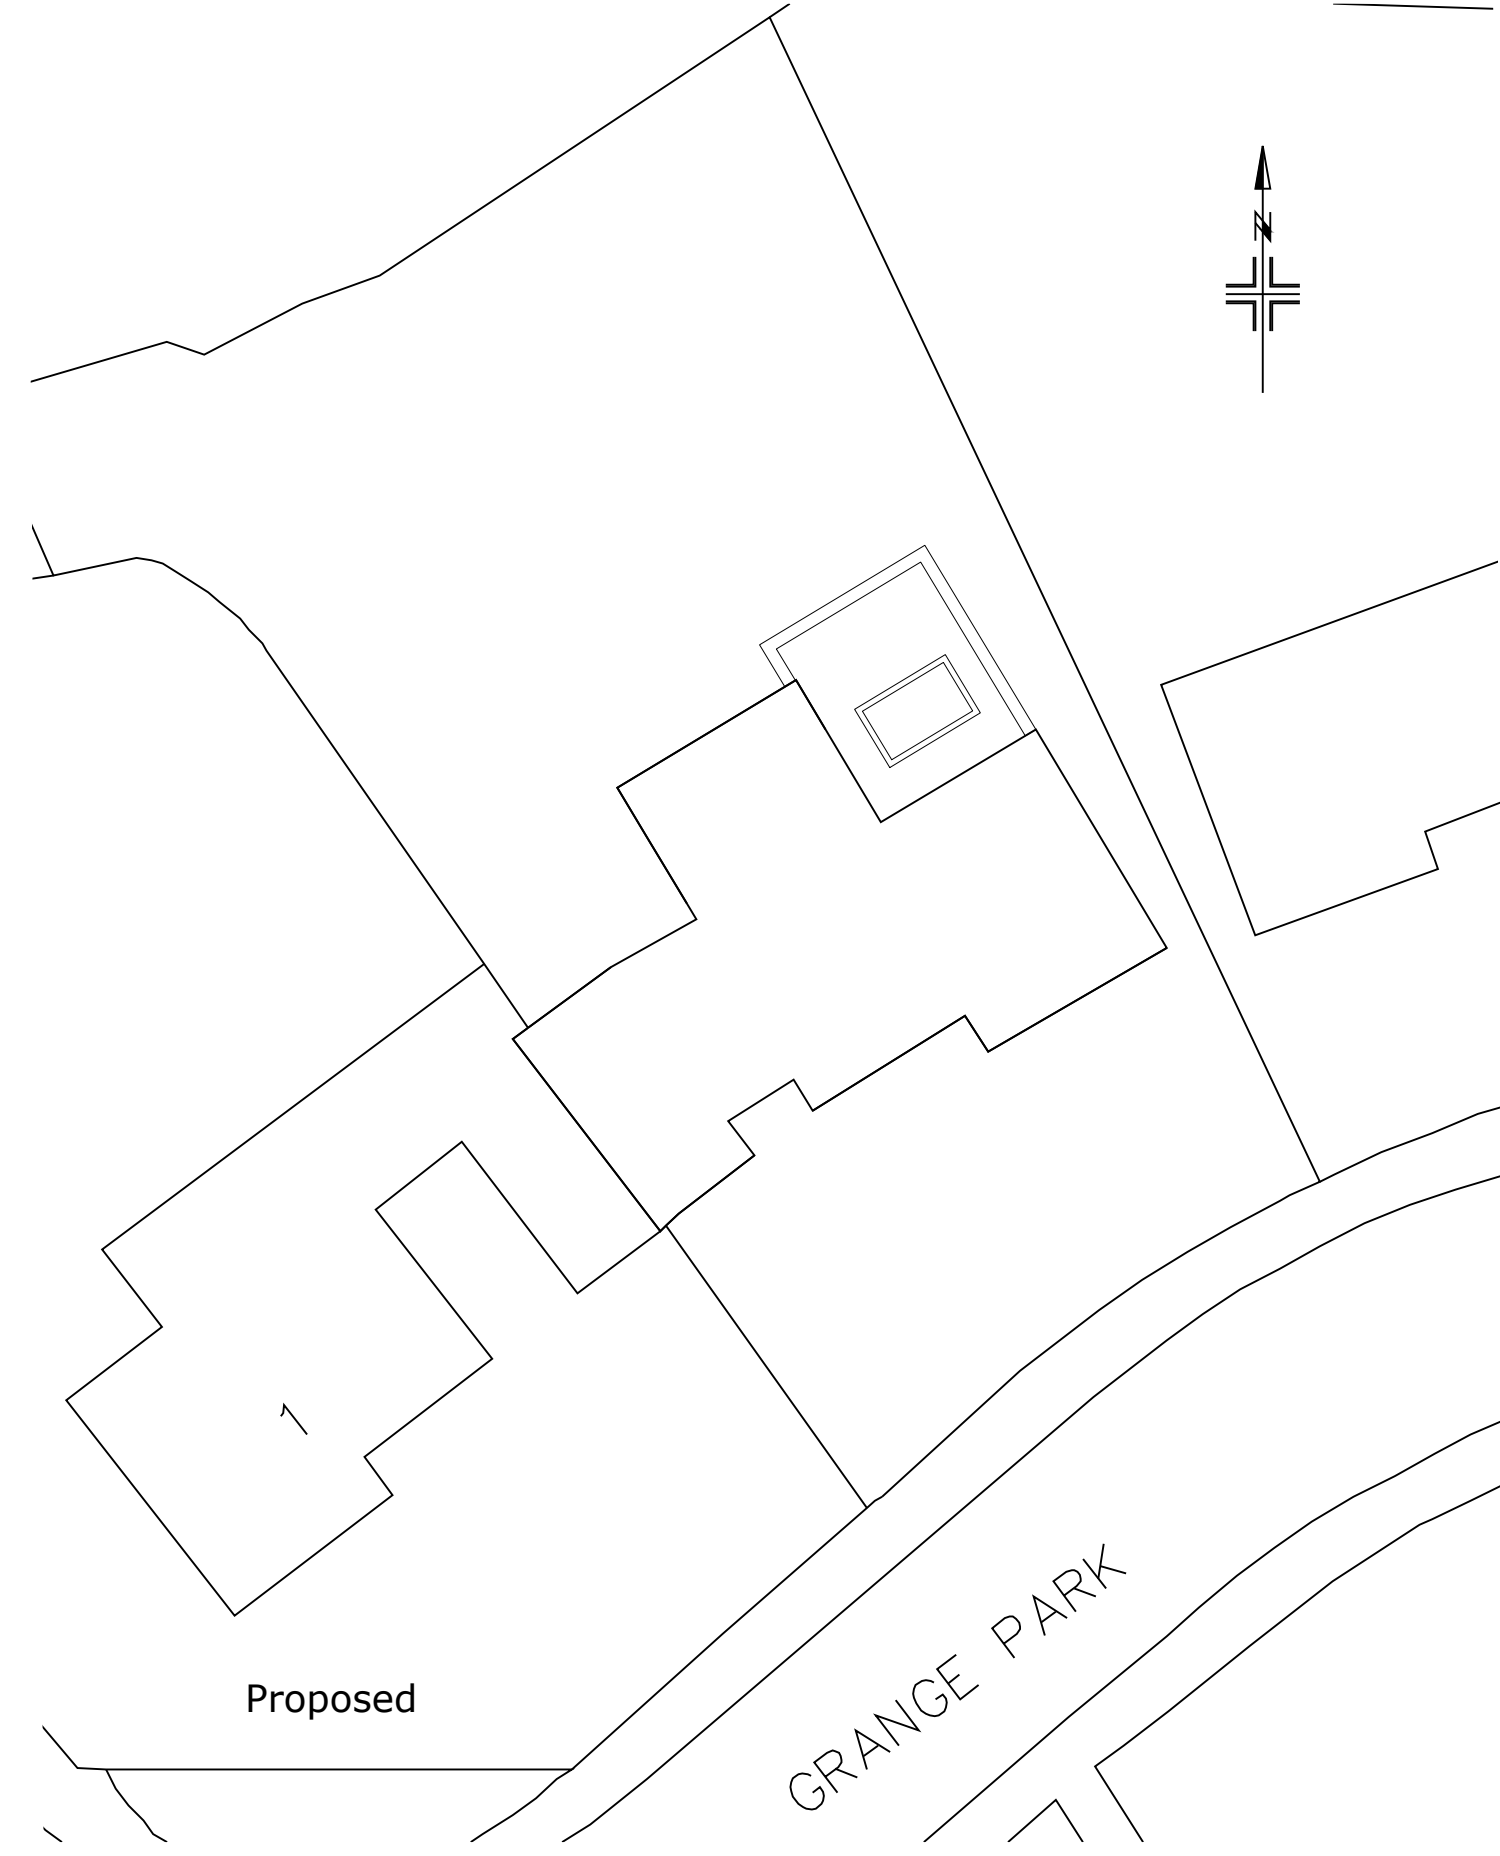

Existing

GRANGE PARK

Proposed

GRANGE PARK

date drawn
Aug'23

project
2 Grange Park, Frenchay
BS16 2SZ

drg
Block Plan
As Existing & Proposed

scale
1:200
@A3

SP