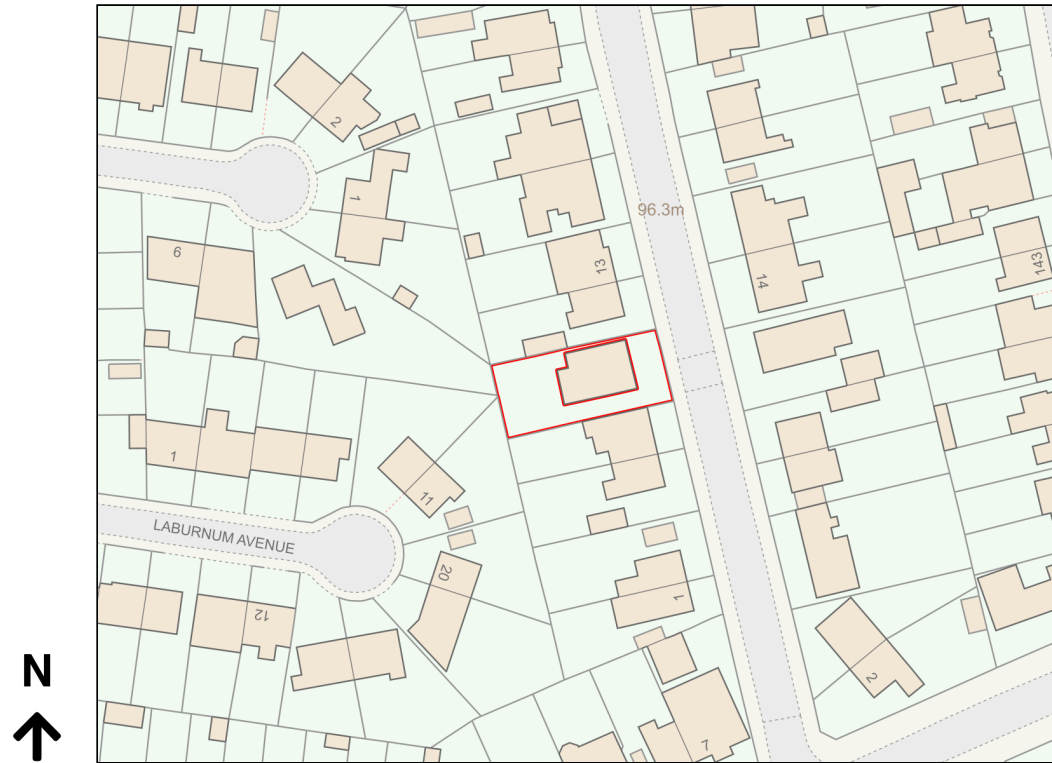

Location Plan

Site Address: 9, Lynwood Grove, Audenshaw, M34 5TH

Date Produced: 07-Nov-2023

Scale: 1:1250 @A4

Planning Portal Reference: PP-12585532v1