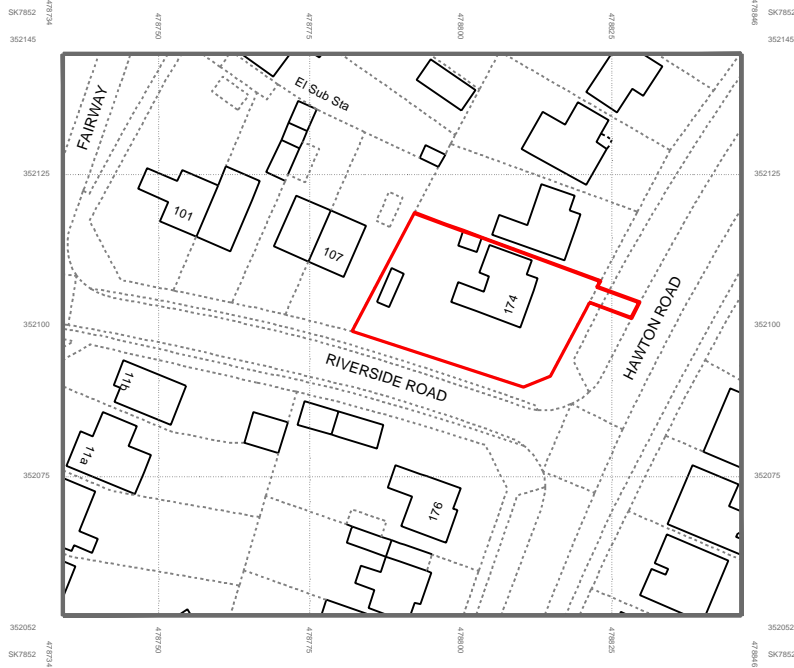

Legend:

- ▬ Application site.
- ▬ Adjacent sites in same ownership.

DK Plans
Architectural Services

DK-Plans Architectural Services,
Ransom Hall, Ransom Wood Business Park, Mansfield,
Notts, NG21 0HJ

www.dk-plans.co.uk

© Crown copyright 2023 Ordnance Survey 100053143

Location Plan

1:1250 at A4

0m 12.5m 25m 50m

PROJECT:
Change of use.

DRAWING TITLE:
Location Plan

PROJECT ADDRESS:
**174 Hawton Rd,
Newark
NG24 4RH**

CLIENT:
Mr Brankin

SCALE:
1:1250 @ A4

DATE:
2023.10

DRAWING NUMBER:
DK189_LP

REVISION:

-

PLANNING