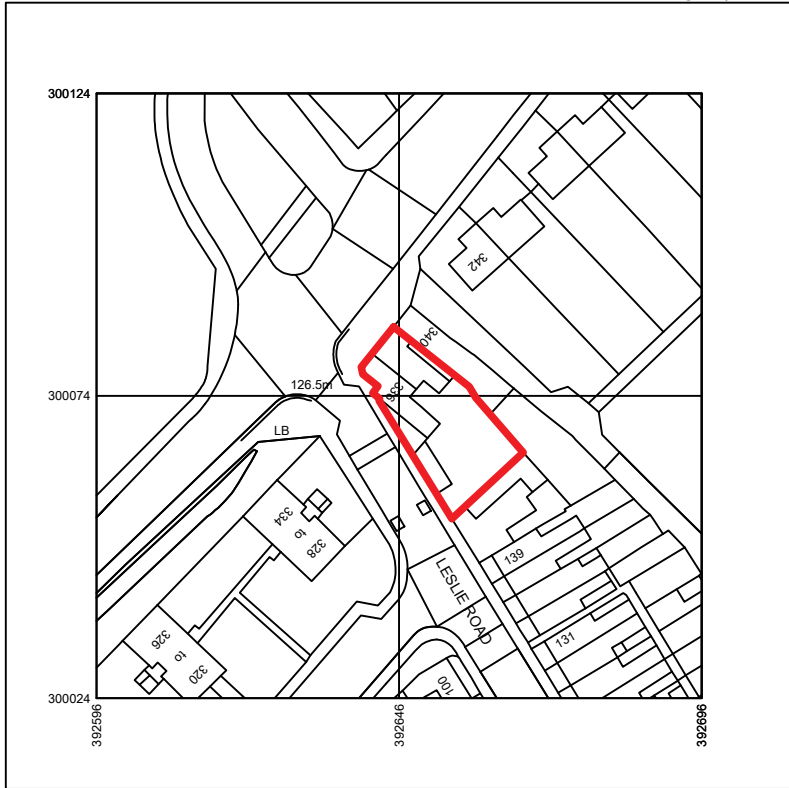

UK
Planning
Maps

01856 898 022
www.UKPlanningMaps.com

Produced on 27 July 2023 from the Ordnance Survey National Geographic Database and incorporating surveyed revision available at this date.
 This map shows the area bounded by 392596 300024, 392696 300024, 392696 300124, 392596 300124, 392596 300024
 Crown copyright and database rights 2023 OS 100054135. Supplied by copla ltd trading as UKPlanningMaps.com a licensed Ordnance Survey partner (OS 100054135).
 Data licence expires 27 July 2024. Unique plan reference: v1e/981948/1323546

Location Plan 1:1250

Block Plan 1:500

336-338 Cannock Road, WV10 0RB

DRAWING TITLE: LOCATION & BLOCK PLAN • JOB NO: 1340 • DRAWING NO: OS/1001 • DATE: 15/08/2023