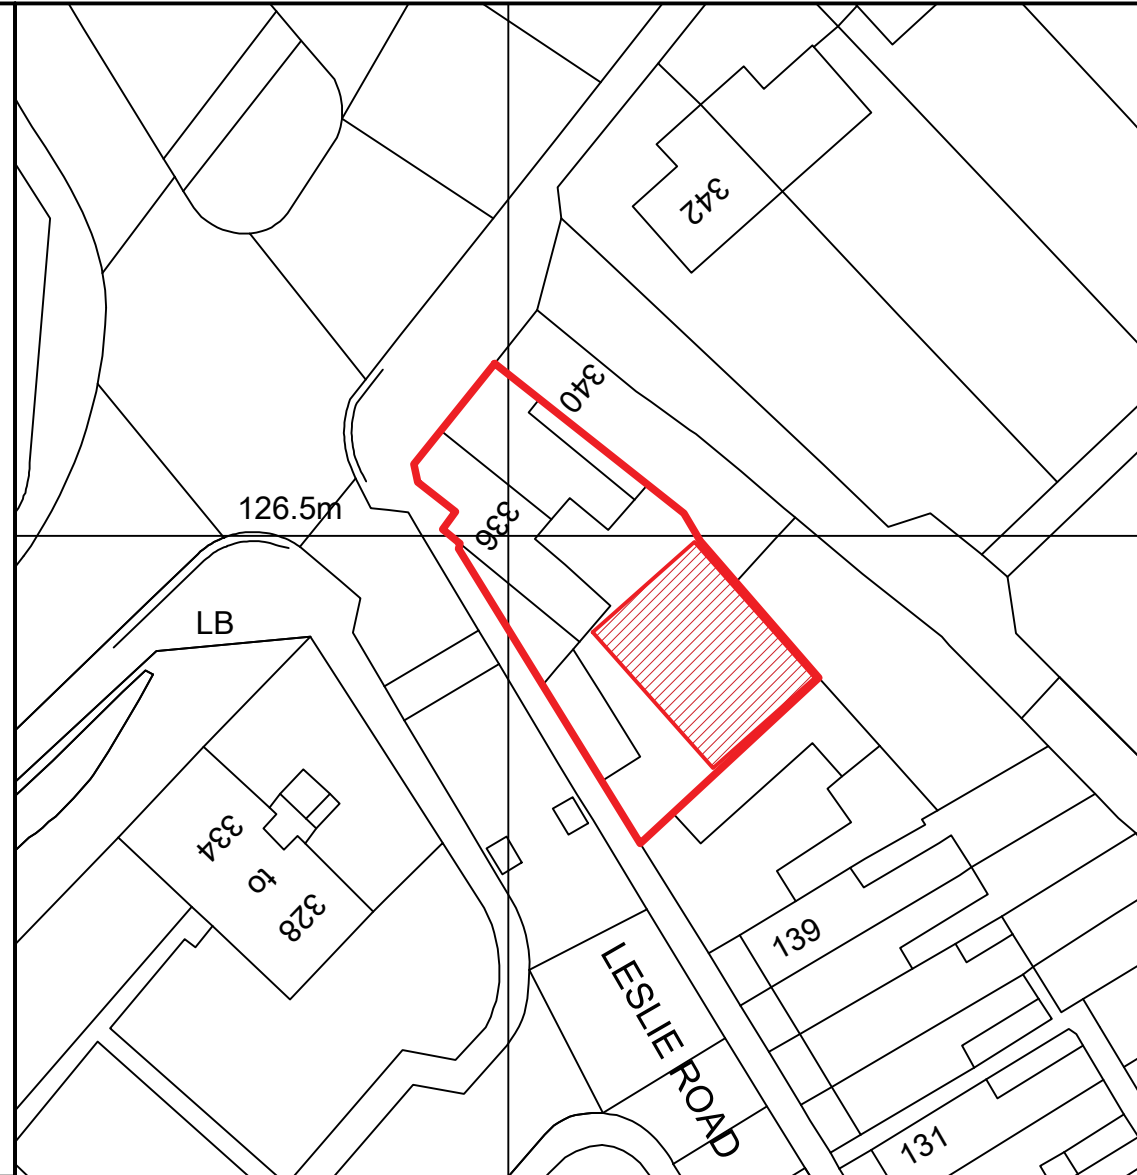

UK
Planning
Maps

01856 898 022
www.UKPlanningMaps.com

Produced on 27 July 2023 from the Ordnance Survey National Geographic Database and incorporating surveyed revision available at this date.
 This map shows the area bounded by 392596 300024, 392696 300024, 392696 300124, 392596 300124, 392596 300024
 Crown copyright and database rights 2023 OS 100054135. Supplied by copla ltd trading as UKPlanningMaps.com a licensed Ordnance Survey partner (OS 100054135).
 Data licence expires 27 July 2024. Unique plan reference: v1e/981948/1323546

Location Plan 1:1250

Block Plan 1:500

336-338 Cannock Road, WV10 0RB

DRAWING TITLE: LOCATION & BLOCK PLAN • JOB NO: 1340 • DRAWING NO: OS/1001 • DATE: 15/08/2023