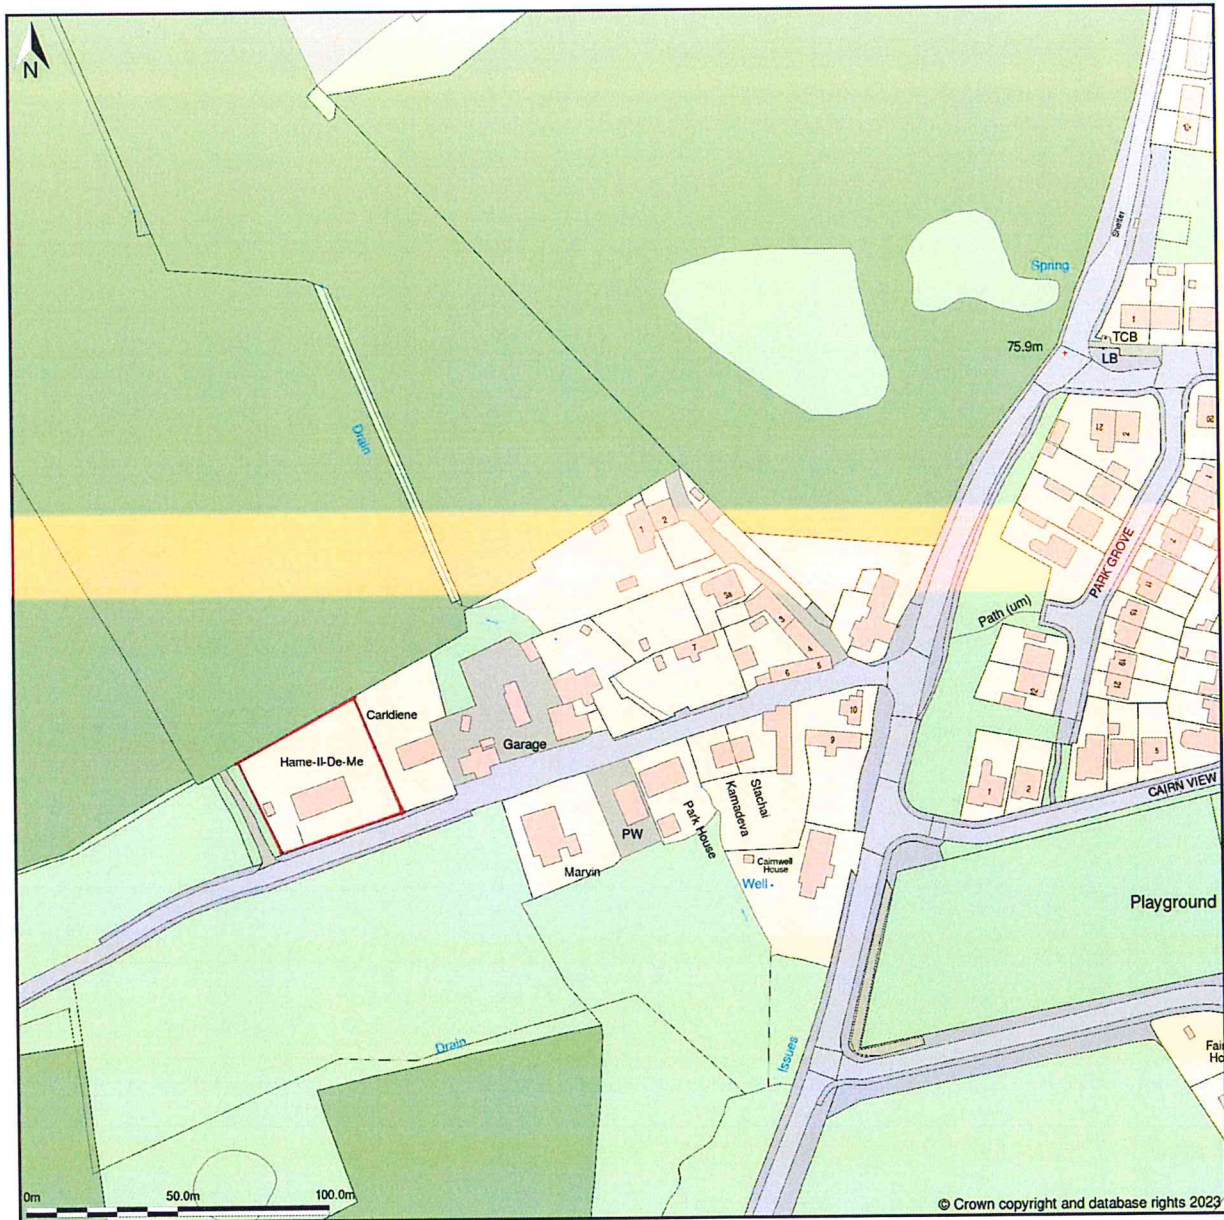

Wonderwall, B977 U249c Overhill Road To Park Terrace Belhelvie, Belhelvie, Balmedie,
Aberdeenshire, AB23 8YU

Location Plan shows area bounded by: 394396.88, 817356.25 394796.88, 817756.25 (at a scale of 1:2500), OSGridRef: NJ94591755. The representation of a road, track or path is no evidence of a right of way. The representation of features as lines is no evidence of a property boundary.

Produced on 13th Nov 2023 from the Ordnance Survey National Geographic Database and incorporating surveyed revision available at this date. Reproduction in whole or part is prohibited without the prior permission of Ordnance Survey. © Crown copyright 2023. Supplied by www.buyaplan.co.uk a licensed Ordnance Survey partner (100053143). Unique plan reference: #00860286-343ED1.