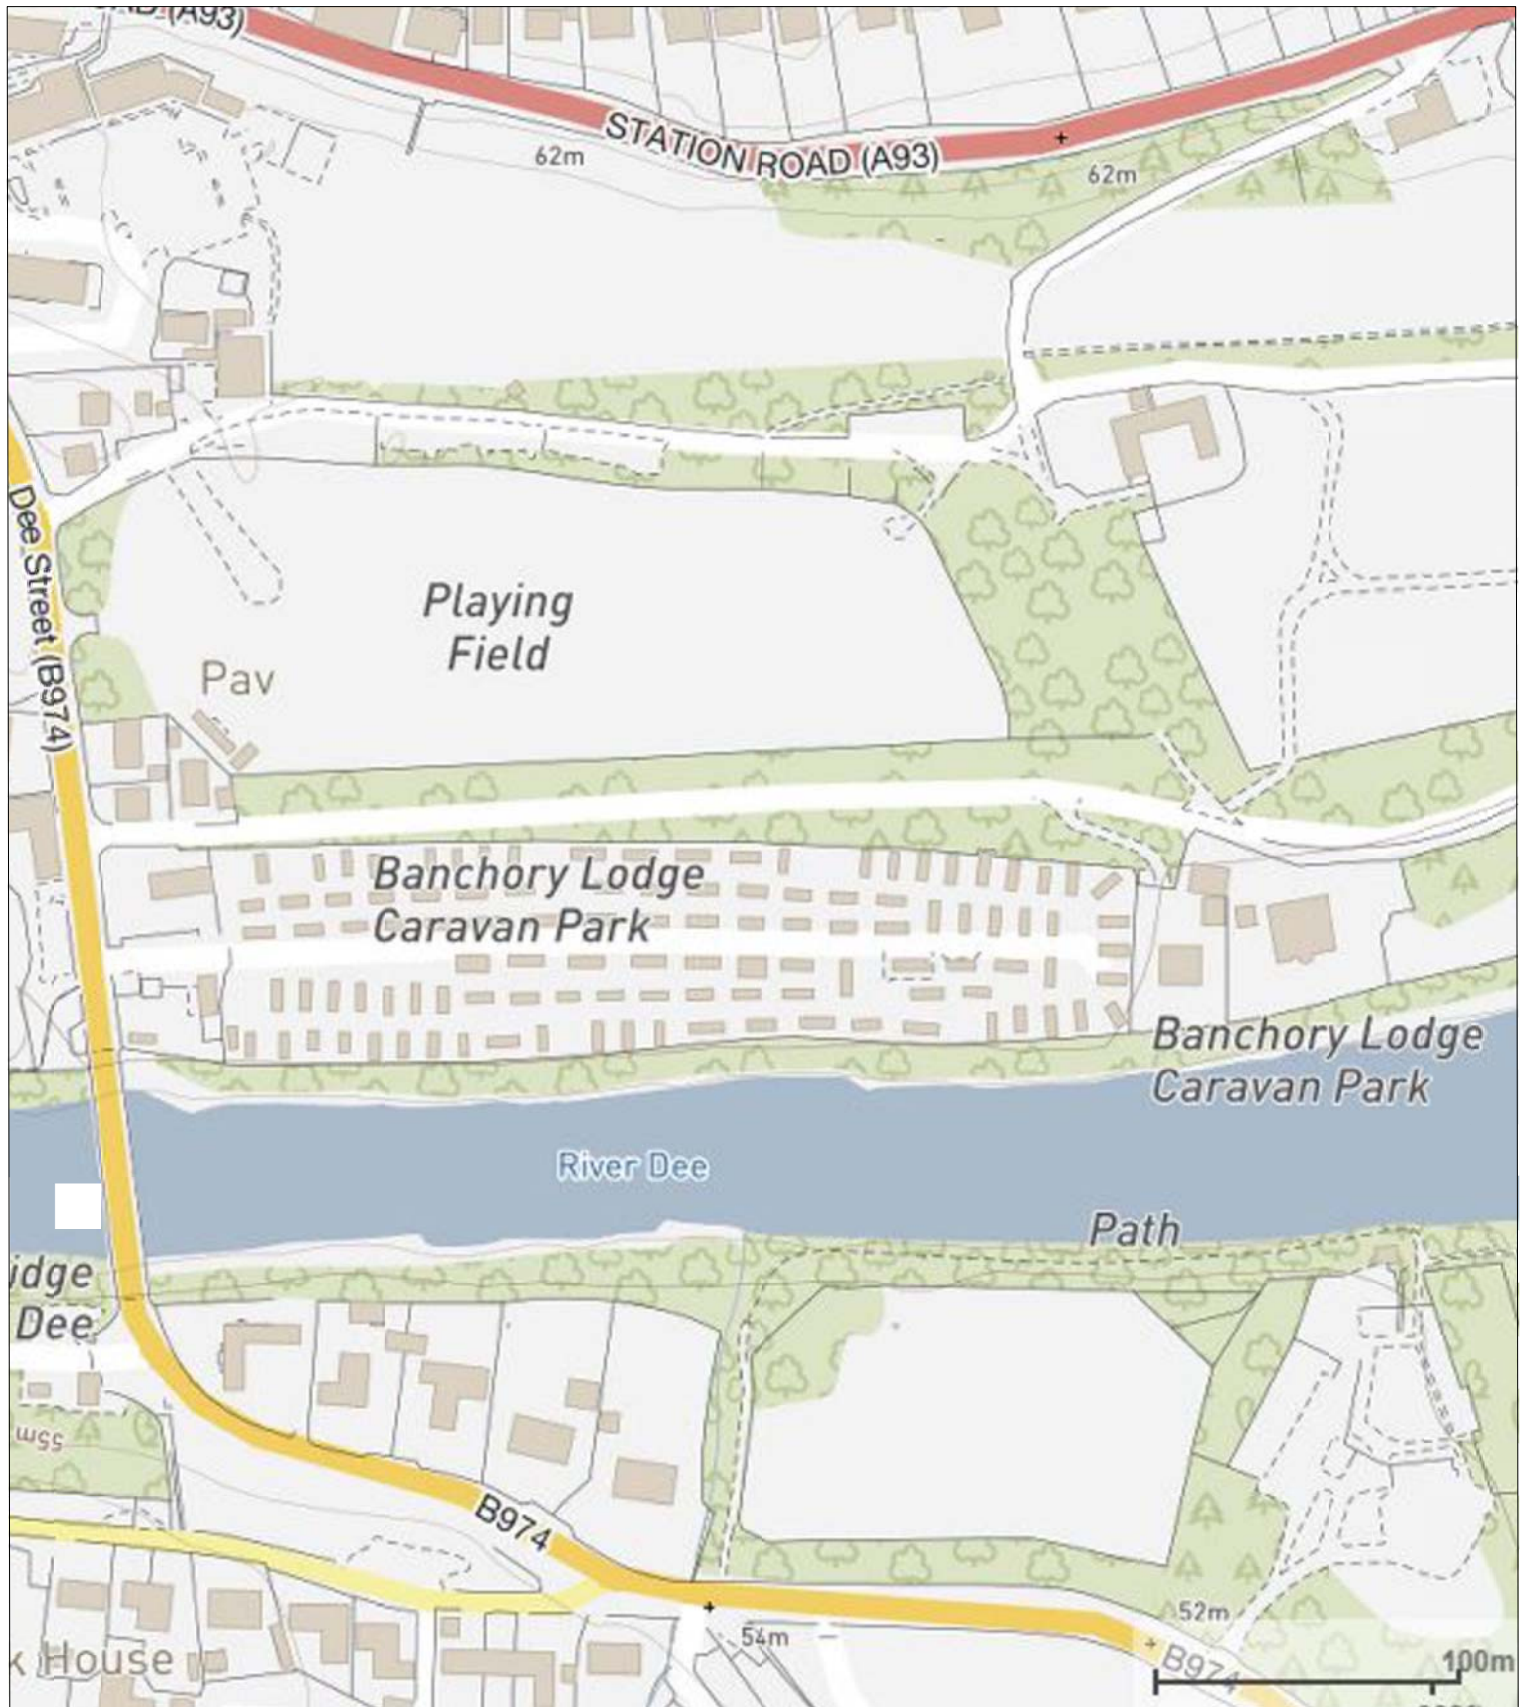

Tree Work Application

Banchory Lodge Caravan Park

Scale 1:2500 @A4