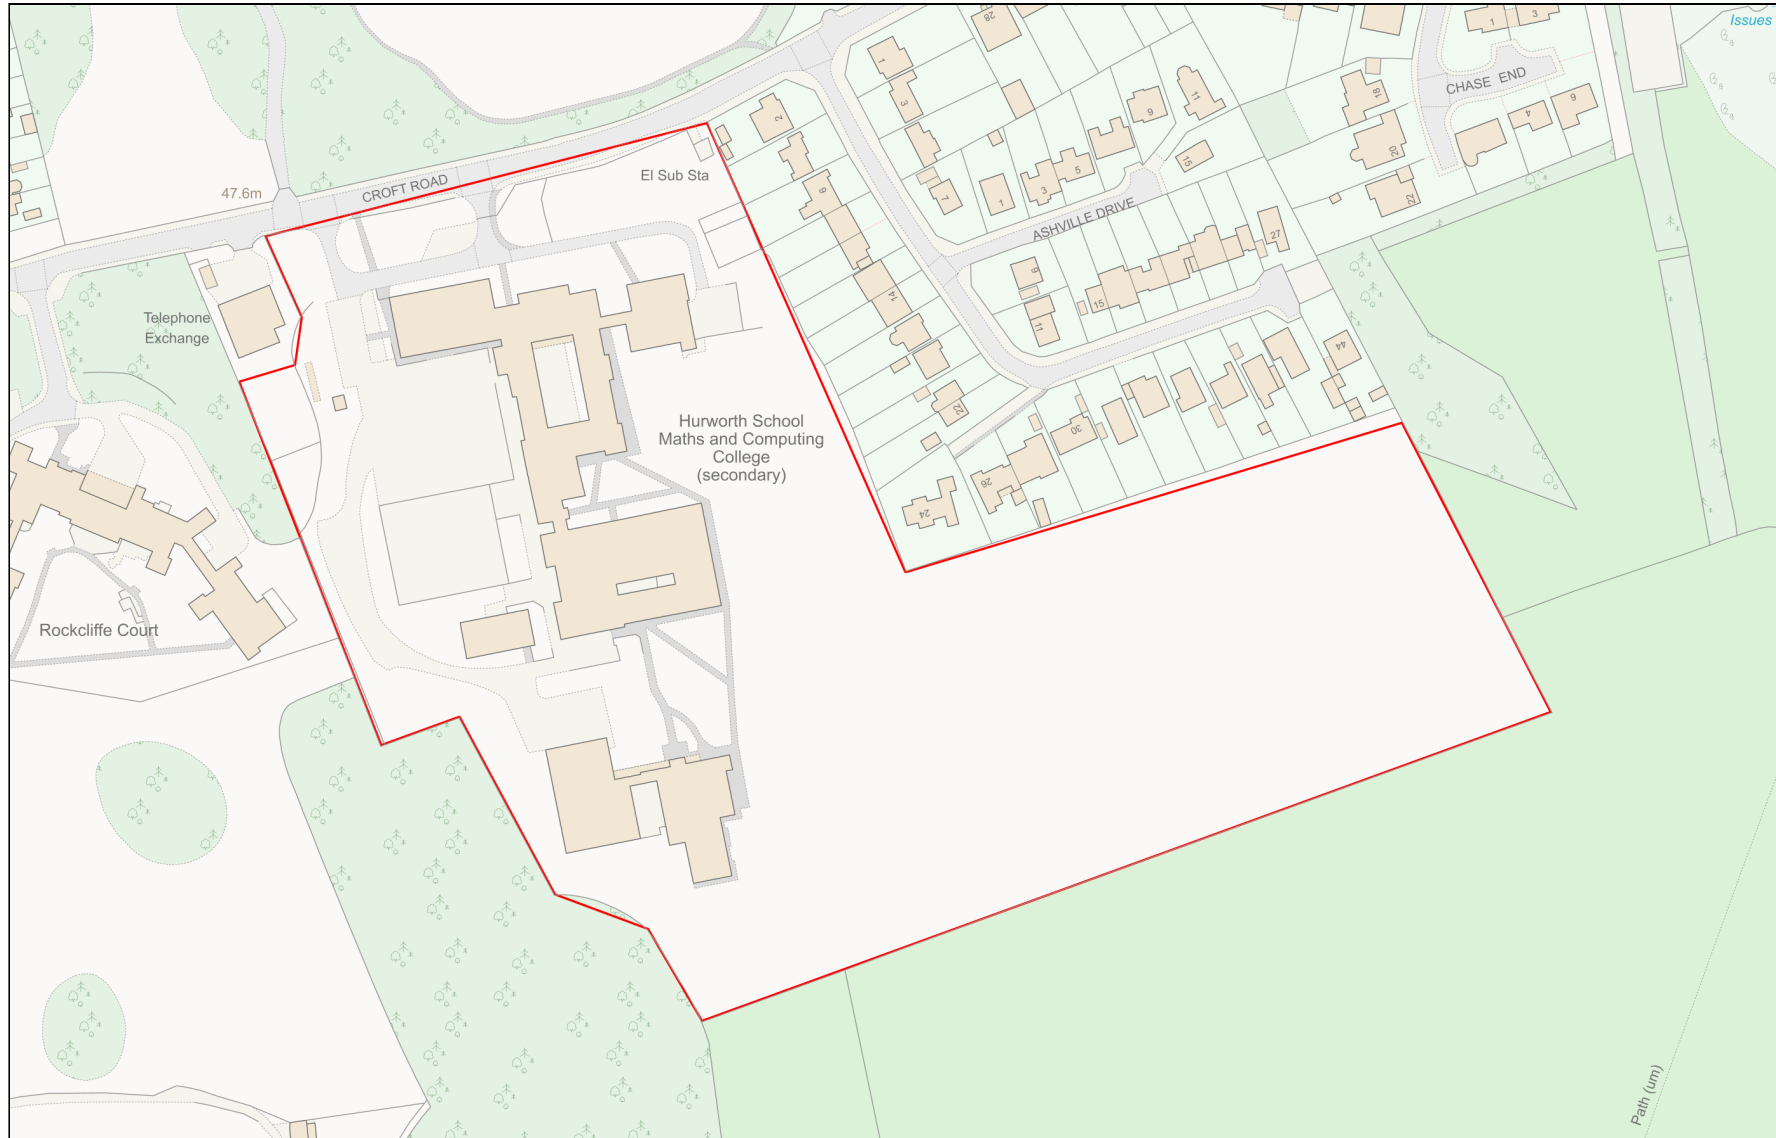

Location Plan

Site Address: Hurworth School, Croft Road, Hurworth, DL2 2JG

Date Produced: 07-Nov-2023

Scale: 1:2500 @A4

Planning Portal Reference: PP-12576983v1