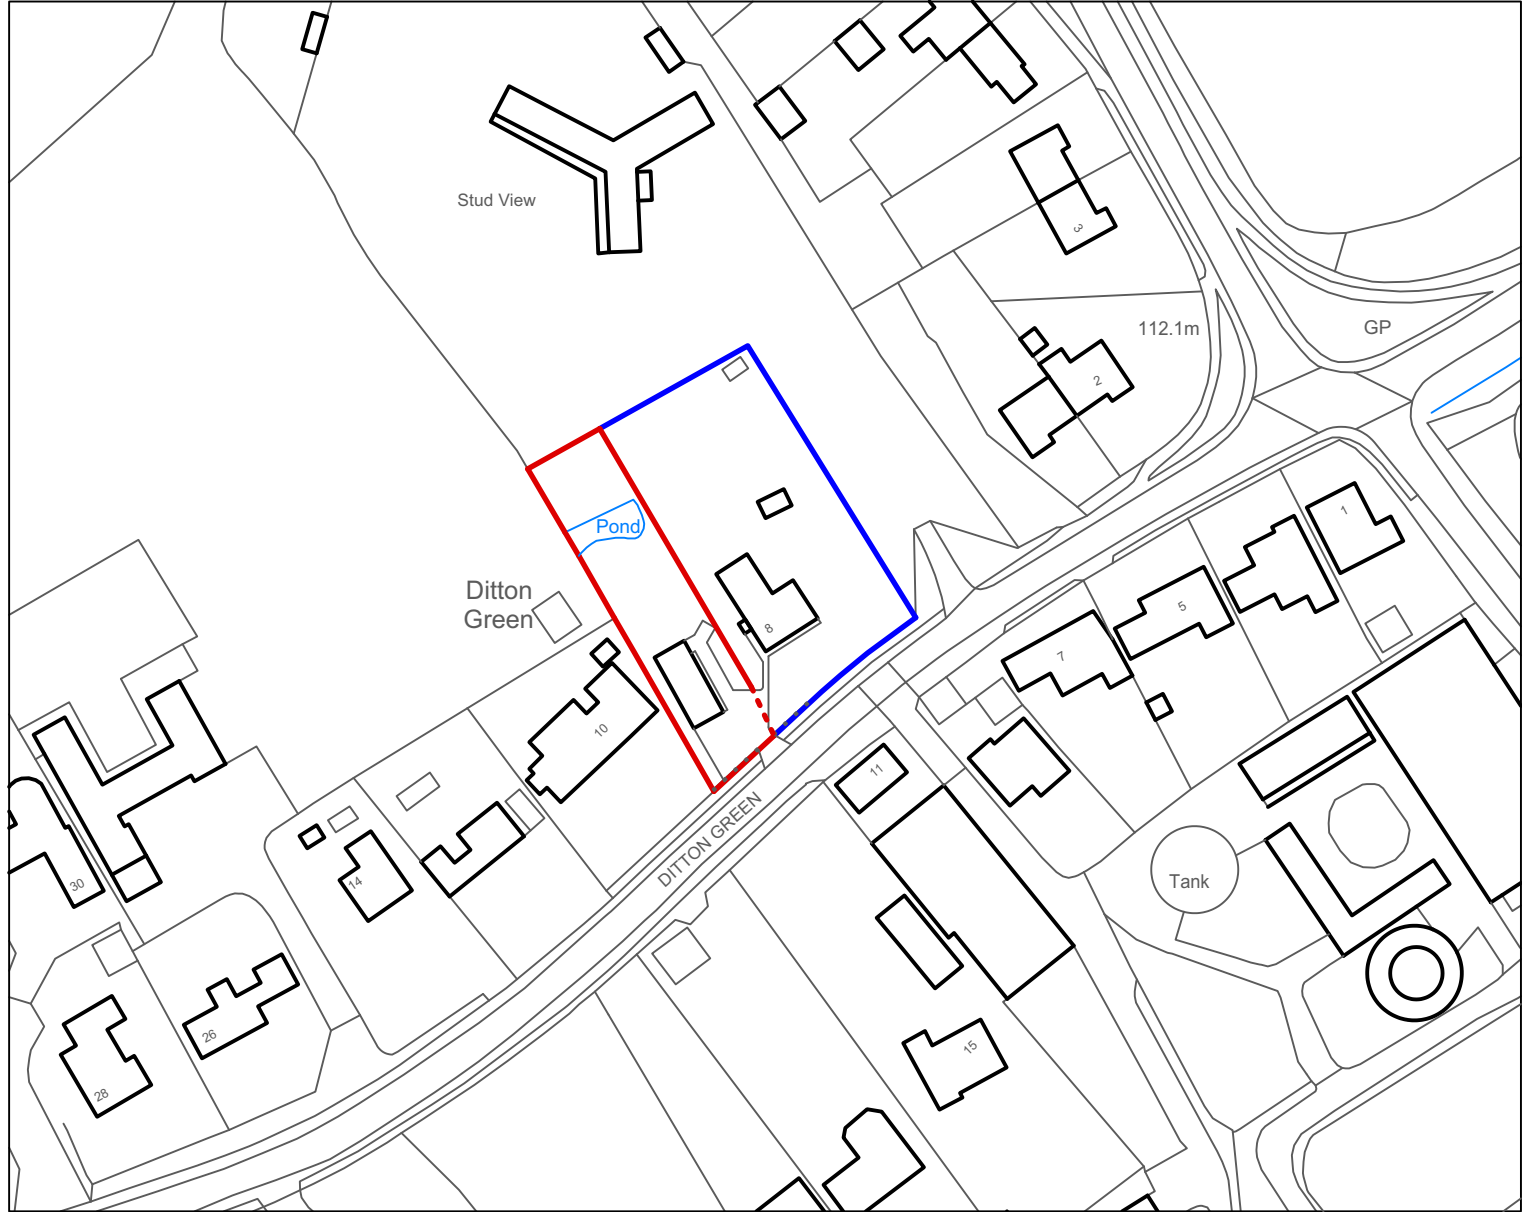

ADVENTURE IN ARCHITECTURE ^o

SITE LOCATION PLAN

SITE LOCATION PLAN 1:1250

©Crown Copyright and database rights 2023 OS Licence no. 100041041

NOTES / SPEC

COPYRIGHT
This drawing is the property of Adventure in Architecture Ltd. No disclosure or copy of it may be made without the written permission of Adventure in Architecture Ltd.

DWG POLICY
DWG files are property of Adventure in Architecture Ltd and will not be shared unless previously agreed.

DO NOT SCALE FROM THIS DRAWING
Unless specifically marked 'construction' these drawings are not construction drawings and should not be built from.

DISCREPANCIES
Any discrepancies found on these drawings should be notified to Adventure In Architecture LTD immediately.

ASSUMED BOUNDARIES
Site boundaries are either assumed from existing boundaries or taken from OS data. Freeholders should check their title plans.

REVISIONS
Adventure In Architecture LTD typically allow one set of drawings revisions per stage.

PLANNING
534 - 000 - A
8 DITTON GREEN

info@adventureinarchitecture.co.uk | 02038839454