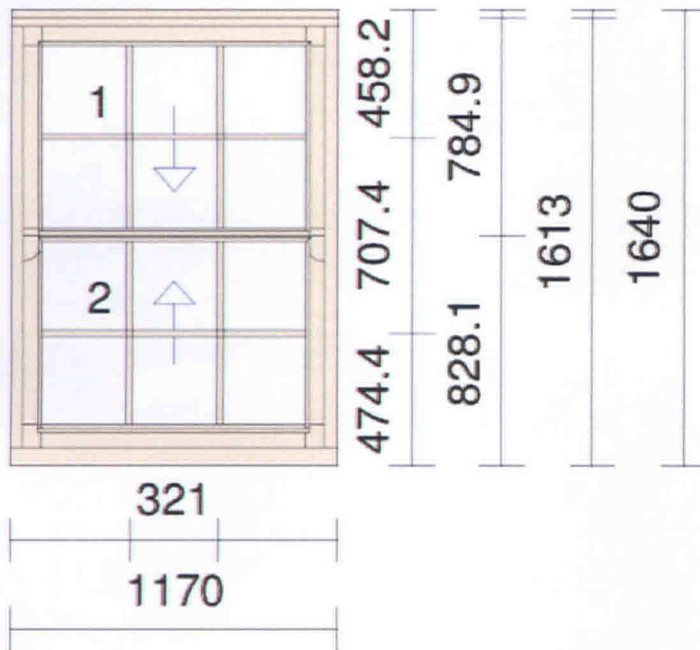

Sent from [Outlook for iOS](#)

From:

Sent: Wednesday, October 11, 2023 9:59:59 AM

To:

Subject: VS Spec

Hi Dave,

Here's all the spec I have on the windows.

Item	Quantity	Description	Per Item												
1	2 Piece(s)	<p>Viewed : From the Outside</p> <p>Product: Spiral Balance VS (TV2500ea)</p> <p>O/A Dims: 1170mm x 1640mm</p> <p>Frame Prof: Head 32mm / Cill 68mm (see dwg's) LH Jamb 44mm / RH Jamb 44mm</p> <p>Grooves: Head - No Drip Groove Cill - No Grooves</p> <p>Beads: Breakjoint</p> <p>Timber: Sapele</p> <p>Finish: Fully Finished (Opaque)</p> <p>Frame Col: White Satin IN / White Satin OUT</p> <p>Sash Col: White Satin IN / White Satin OUT</p> <p>Sash: MAYFIELD 18mm Upper Sash MAYFIELD 18mm Lower Sash</p> <p>D/Seal Col: White Gasket</p> <p>Type: VS Upper Slider VS Lower Slider</p> <p>H/ware: Window Handle Colour - Chrome Top Sash Handle - Ring Sash Eye White Spiral Balances 100mm Restrictor - Yes Security Stop - Yes Chrome Fittings No - PAS24 Not Required Bottom Sash Handle - Cast Sash Lift Fab&Fix - Flat Fitch Catch (Hook)</p> <p>Glaz Bars: 19mm May/Break Bonded Bar</p> <p>Glass: 4/16/4 Low Iron / 1.0 4/16/4 Low Iron Tgh / 1.0 Tgh</p> <p>Option: Georgian Grid</p> <p>Spacer Bar: Black - Swiss Spacer</p> <p>G/Tape Col: Black IN / Black OUT</p> <p>Attachmnts: Fitted to frame / Part of construction: -</p> <table border="0"> <tr> <td>top</td> <td>78 mm</td> <td>x 20mm Ext Head Liner</td> </tr> <tr> <td>top</td> <td>59 mm</td> <td>x 16mm Int Head Liner</td> </tr> <tr> <td>left</td> <td>63 mm</td> <td>x 20mm Ext Jamb Liner</td> </tr> <tr> <td>right</td> <td>63 mm</td> <td>x 20mm Ext Jamb Liner</td> </tr> </table> <p>APPROX. WEIGHT OF ITEM (Kg) 97</p>	top	78 mm	x 20mm Ext Head Liner	top	59 mm	x 16mm Int Head Liner	left	63 mm	x 20mm Ext Jamb Liner	right	63 mm	x 20mm Ext Jamb Liner	
top	78 mm	x 20mm Ext Head Liner													
top	59 mm	x 16mm Int Head Liner													
left	63 mm	x 20mm Ext Jamb Liner													
right	63 mm	x 20mm Ext Jamb Liner													