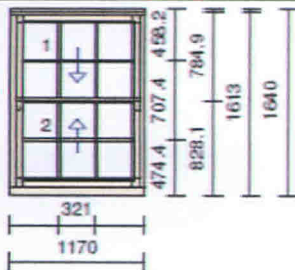

Sent from [Outlook for iOS](#)

From:

Sent: Wednesday, October 11, 2023 9:59:59 AM

To:

Subject: VS Spec

Hi Dave,

Here's all the spec I have on the windows.

Item	Quantity	Description	Per Item												
1	2 Piece(s)	<p>Viewed : From the Outside</p> <p>Product: Spiral Balance VS (TV2500ea)</p> <p>O/A Dims: 1170mm x 1640mm</p> <p>Frame Prof: Head 32mm / Cill 68mm (see dwg's) LH Jamb 44mm / RH Jamb 44mm</p> <p>Grooves: Head - No Drip Groove Cill - No Grooves</p> <p>Beads: Breakjoint</p> <p>Timber: Sapele</p> <p>Finish: Fully Finished (Opaque)</p> <p>Frame Col: White Satin IN / White Satin OUT</p> <p>Sash Col: White Satin IN / White Satin OUT</p> <p>Sash: MAYFIELD 18mm Upper Sash MAYFIELD 18mm Lower Sash</p> <p>D/Seal Col: White Gasket</p> <p>Type: VS Upper Slider VS Lower Slider</p> <p>H/ware: Window Handle Colour - Chrome Top Sash Handle - Ring Sash Eye White Spiral Balances 100mm Restrictor - Yes Security Stop - Yes Chrome Fittings No - PAS24 Not Required Bottom Sash Handle - Cast Sash Lift Fab&Fix - Flat Fitch Catch (Hook)</p> <p>Glaz Bars: 19mm May/Break Bonded Bar</p> <p>Glass: 4/16/4 Low Iron / 1.0 4/16/4 Low Iron Tgh / 1.0 Tgh</p> <p>Option: Georgian Grid</p> <p>Spacer Bar: Black - Swiss Spacer</p> <p>G/Tape Col: Black IN / Black OUT</p> <p>Attachmnts: Fitted to frame / Part of construction: -</p> <table border="0"> <tr> <td>top</td> <td>78 mm</td> <td>x 20mm Ext Head Liner</td> </tr> <tr> <td>top</td> <td>59 mm</td> <td>x 16mm Int Head Liner</td> </tr> <tr> <td>left</td> <td>63 mm</td> <td>x 20mm Ext Jamb Liner</td> </tr> <tr> <td>right</td> <td>63 mm</td> <td>x 20mm Ext Jamb Liner</td> </tr> </table> <p>APPROX. WEIGHT OF ITEM (Kg) 97</p>	top	78 mm	x 20mm Ext Head Liner	top	59 mm	x 16mm Int Head Liner	left	63 mm	x 20mm Ext Jamb Liner	right	63 mm	x 20mm Ext Jamb Liner	
top	78 mm	x 20mm Ext Head Liner													
top	59 mm	x 16mm Int Head Liner													
left	63 mm	x 20mm Ext Jamb Liner													
right	63 mm	x 20mm Ext Jamb Liner													