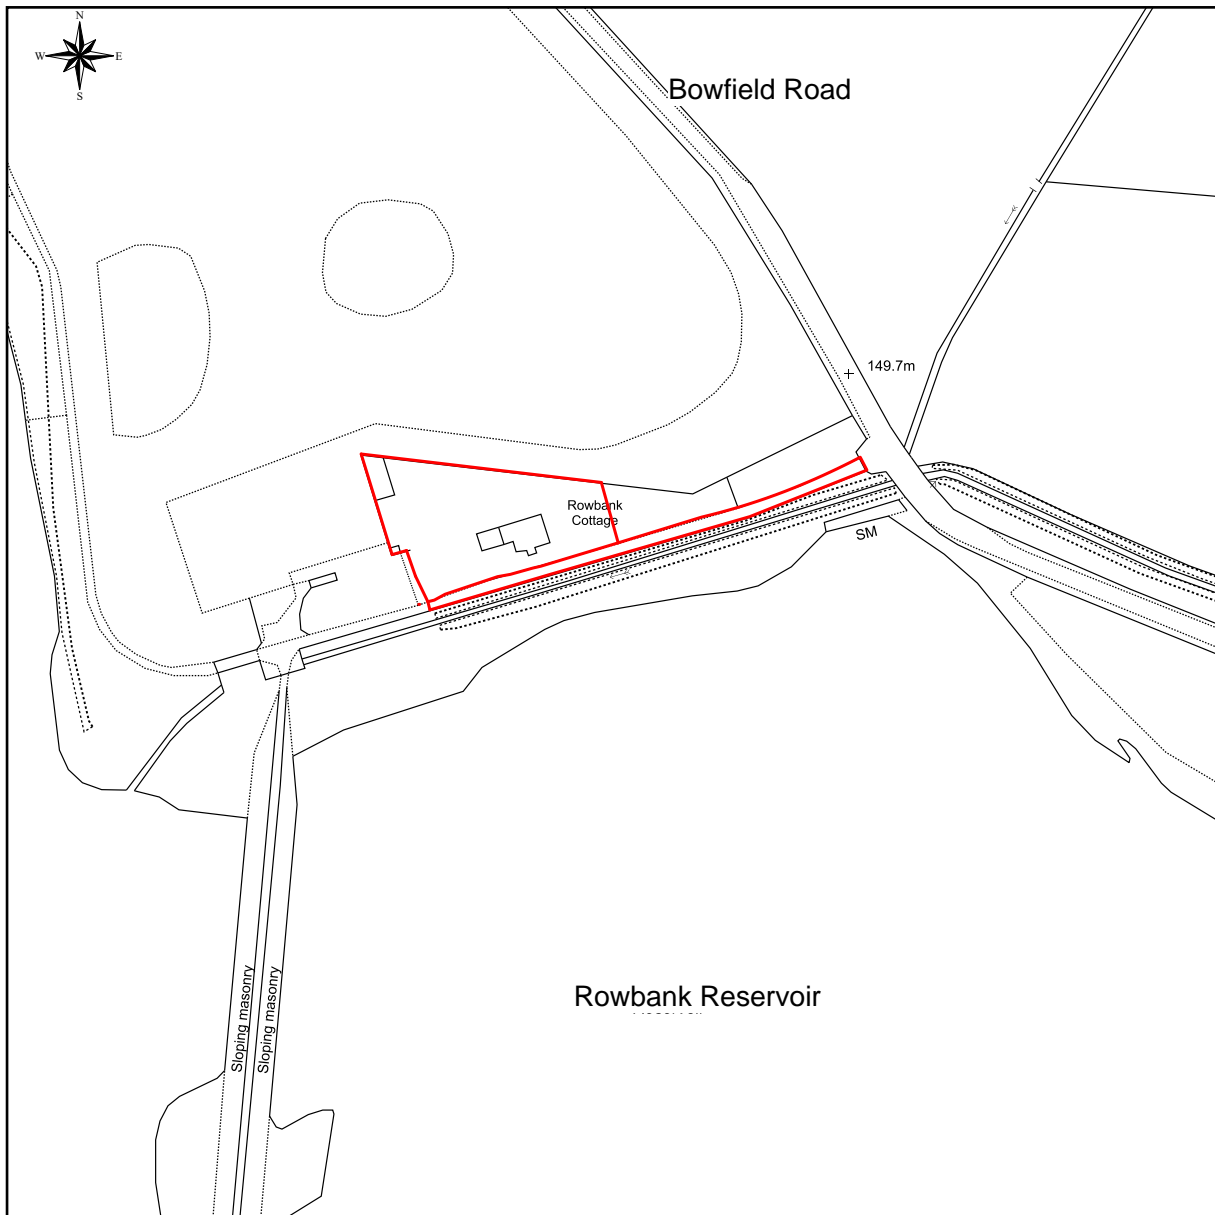

# Rowbank Cottage

This Plan includes the following Licensed Data: OS MasterMap Black and White PDF Location Plan by the Ordnance Survey National Geographic Database and incorporating surveyed revision available at the date of production. Reproduction in whole or in part is prohibited without the prior permission of Ordnance Survey. The representation of a road, track or path is no evidence of a right of way. The representation of features, as lines is no evidence of a property boundary. © Crown copyright and database rights, 2023. Ordnance Survey 0100031673

0m 25m 50m 75m 100m 125m 150m 175m 200m

Scale: 1:2500, paper size: A4

Proposal Reference: 100633602

Location Plan  
Drawing No. 01

Rowbank Cottage  
Bowfield Road, Howwood  
Johnstone  
Renfrewshire  
PA9 1DD

**emapsite**<sup>™</sup>  
plans