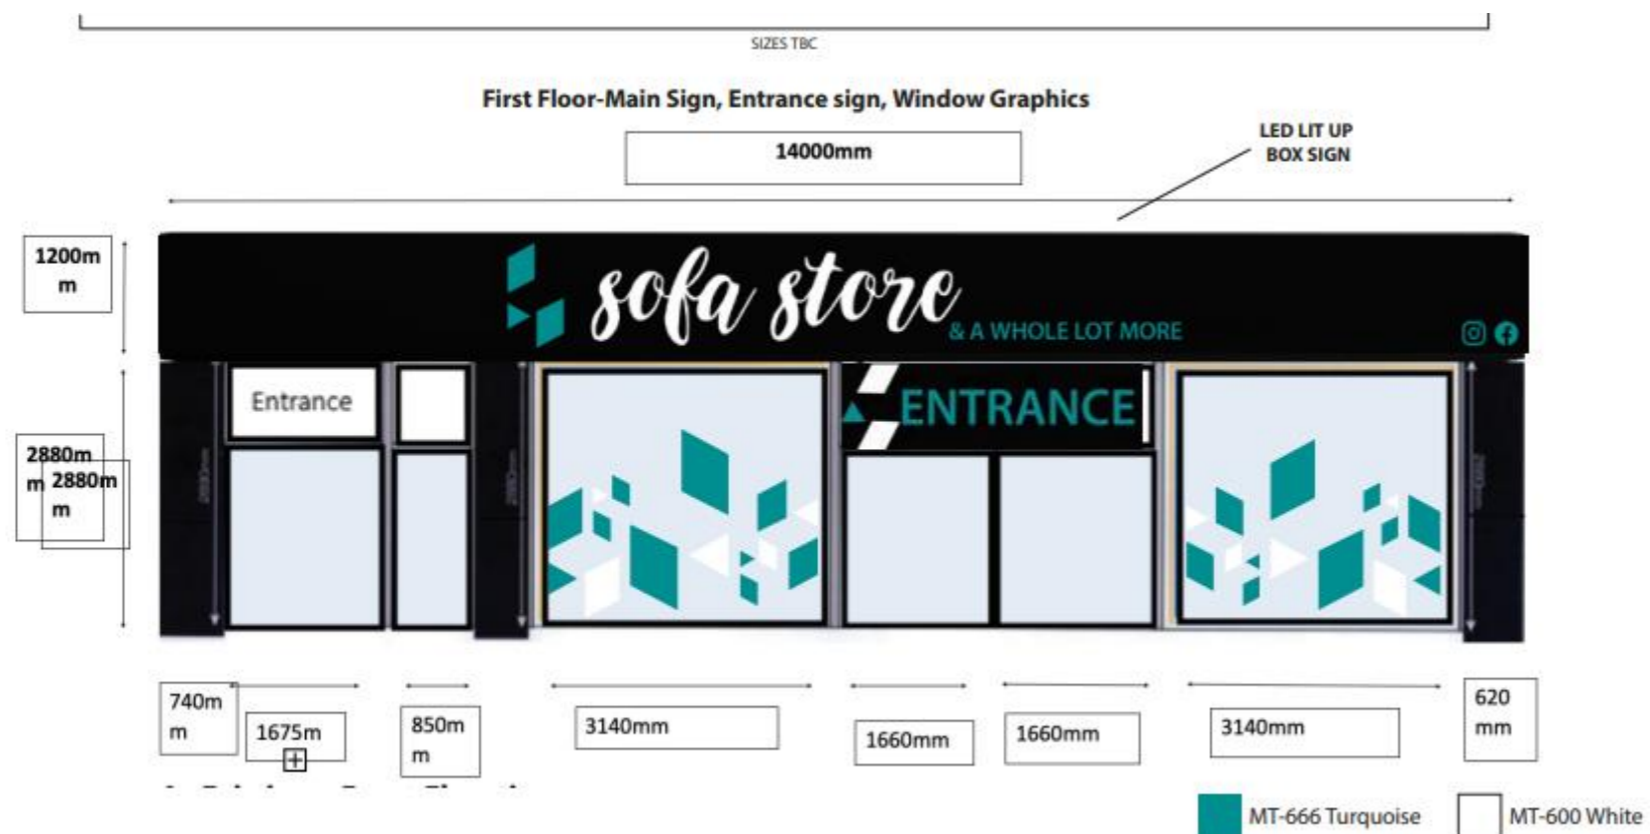

## Frontage – As Existing

## Frontage – As Proposed

## Project Specification

- Replacement of existing RAMH signage with new Sofa Store branding.
- Replacement of 14800mm X 1200mm Main Facia Board.
- Replacement of 6600mm x 1200mm Side Facia Board
- Design to match concept drawing with aluminium sign-trays with coloured vinyl lettering.
- Internal illumination of the words 'Sofa Store' will backlit LED back tray. Illumination to be contained within letters.