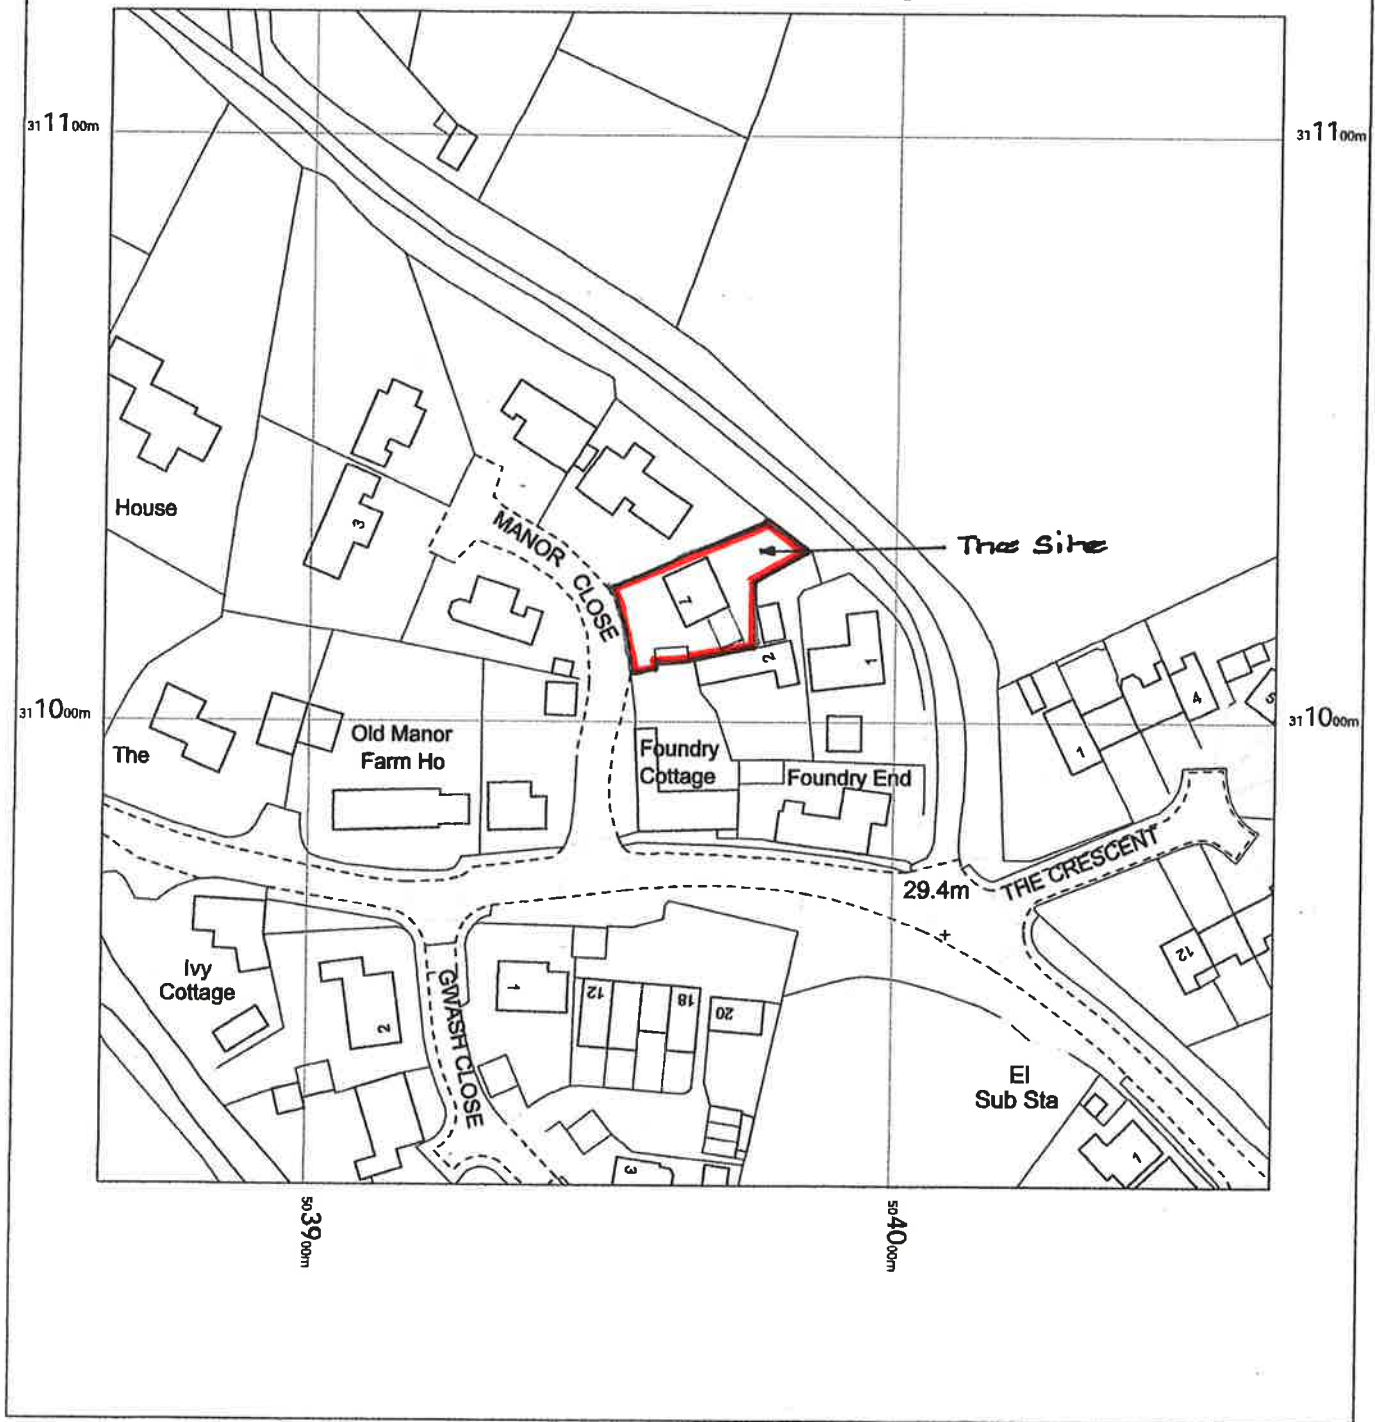

# LOCATION PLAN

Proposed Extension at 7, Manor Close Ryhall  
Stamford for Mrs S.A Waycot

Scale 1:1250  
Drawing N° SAW/04/11-23