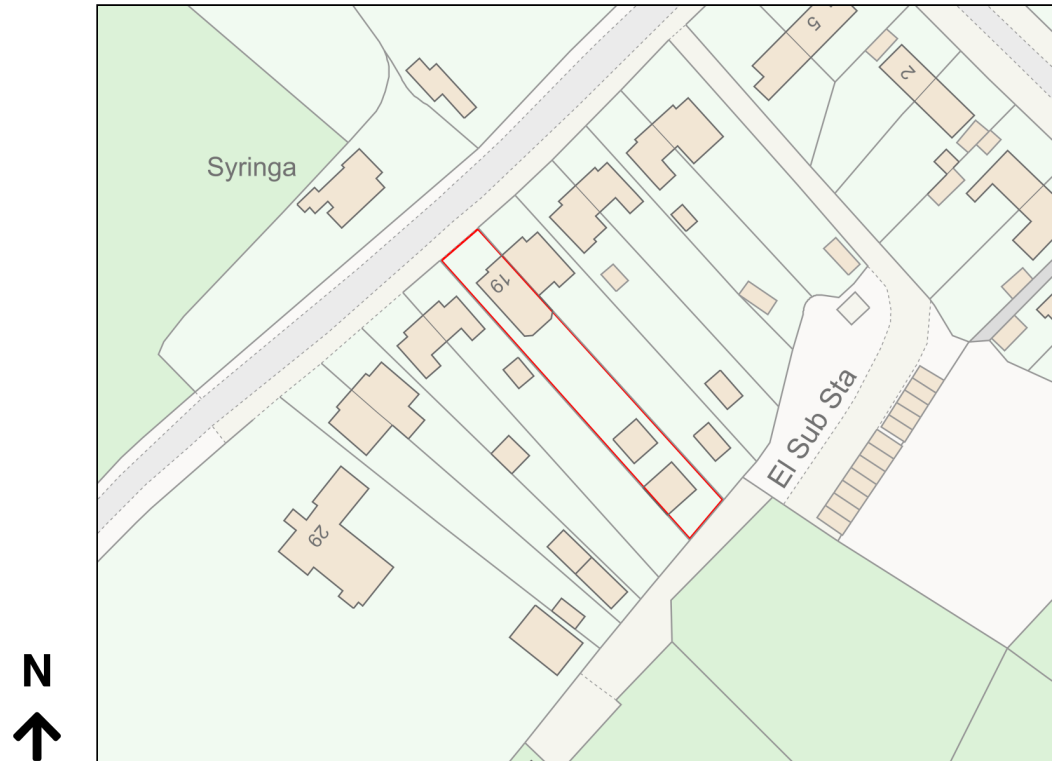

Location Plan

Site Address: 19, Chapel Lane, Acton Bridge, Northwich, CW8 3QS

Date Produced: 14-Nov-2023

Scale: 1:1250 @A4

Planning Portal Reference: PP-12525697v2