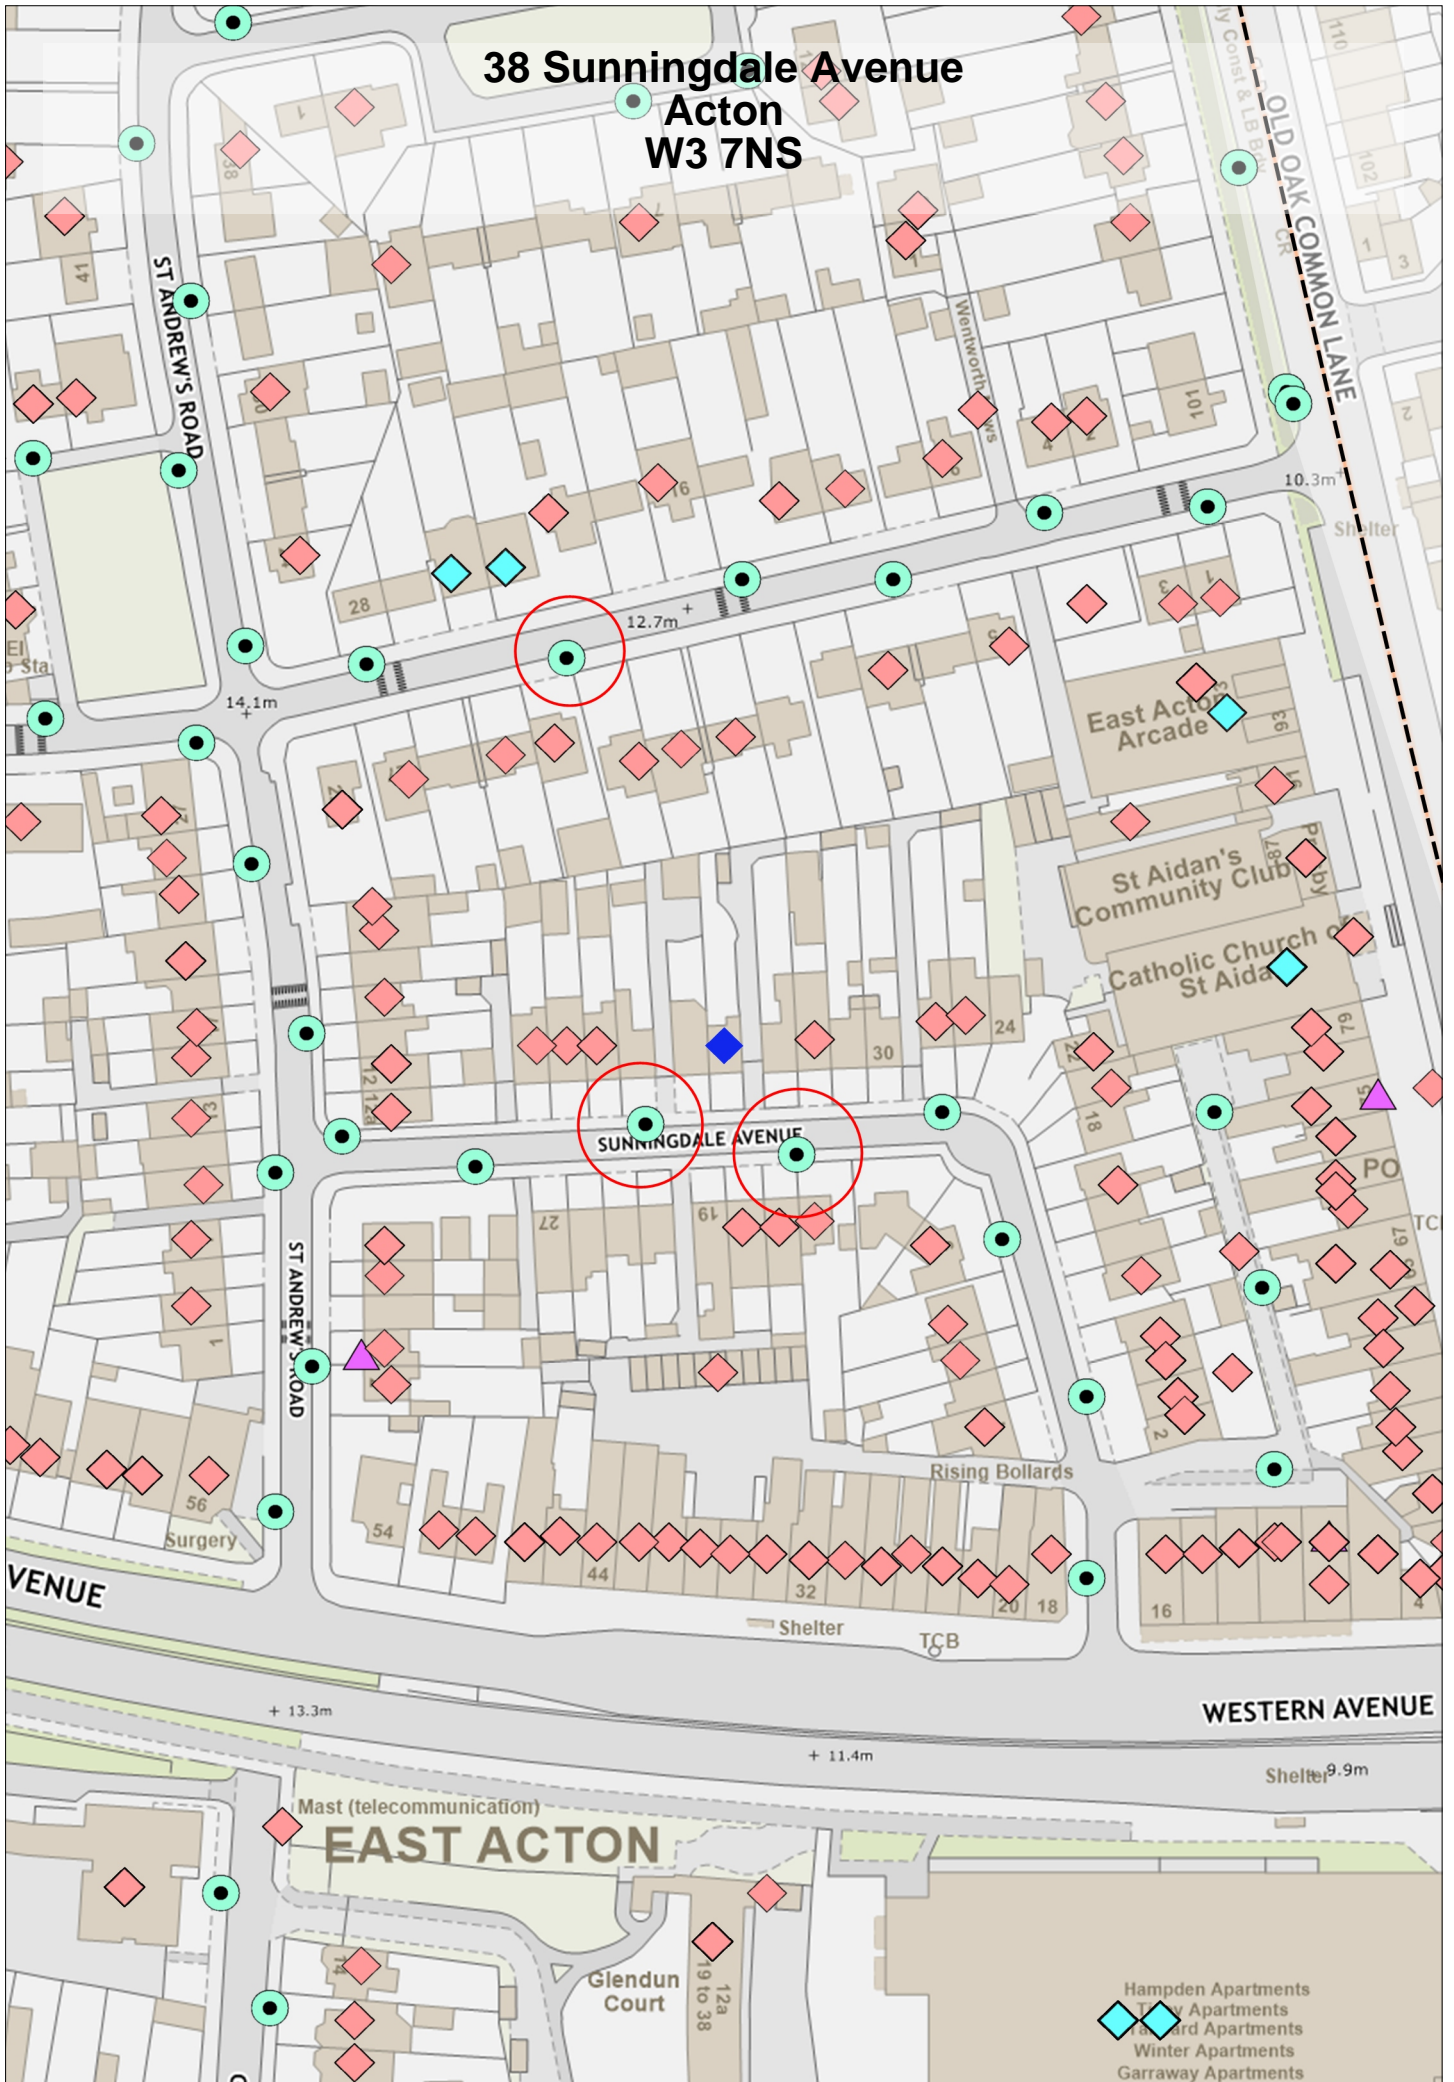

38 Sunningdale Avenue
Acton
W3 7NS

- Hampden Apartments
- Tray Apartments
- Woodward Apartments
- Winter Apartments
- Garway Apartments