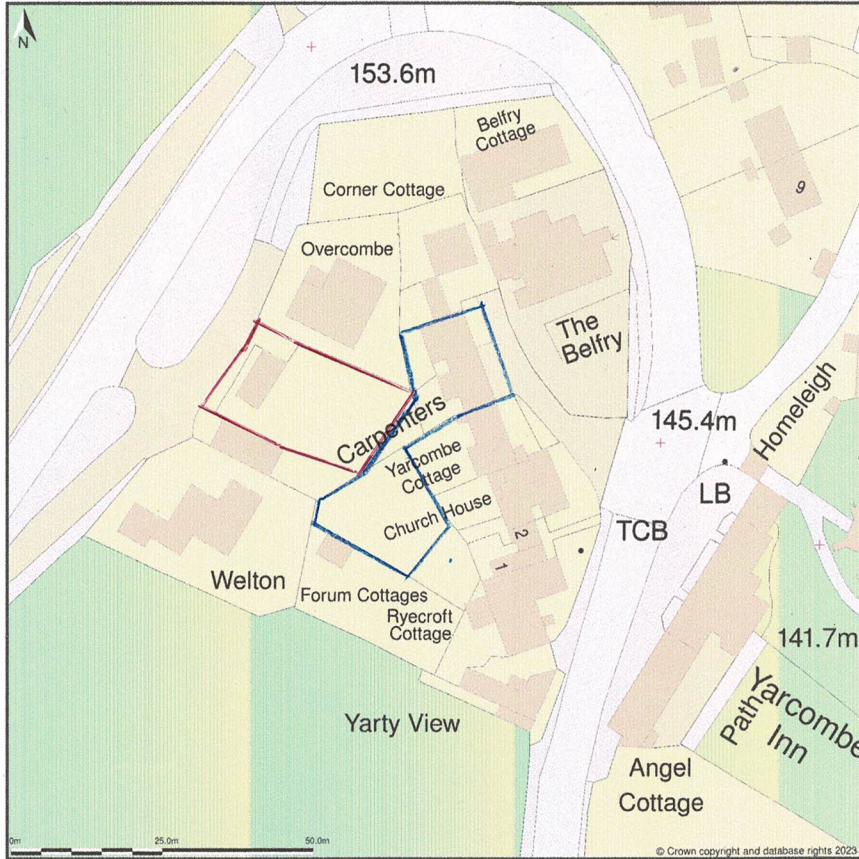

Carpenters, Road Through Yarcombe, Yarcombe, Devon, EX14 9BD

Location Plan shows area bounded by: 324401.08, 108148.88 324542.5, 108290.31 (at a scale of 1:1250), OSGridRef: ST2447 821. The representation of a road, track or path is no evidence of a right of way. The representation of features as lines is no evidence of a property boundary.

Produced on 2nd Jan 2023 from the Ordnance Survey National Geographic Database and incorporating surveyed revision available at this date. Reproduction in whole or part is prohibited without the prior permission of Ordnance Survey. © Crown copyright 2023. Supplied by www.buyaplan.co.uk a licensed Ordnance Survey partner (100053143). Unique plan reference: #00786273-D620C3.

LOCATION PLAN.
SCALE: 1:1250 @ A4
DWG. REF: 100/616/2023