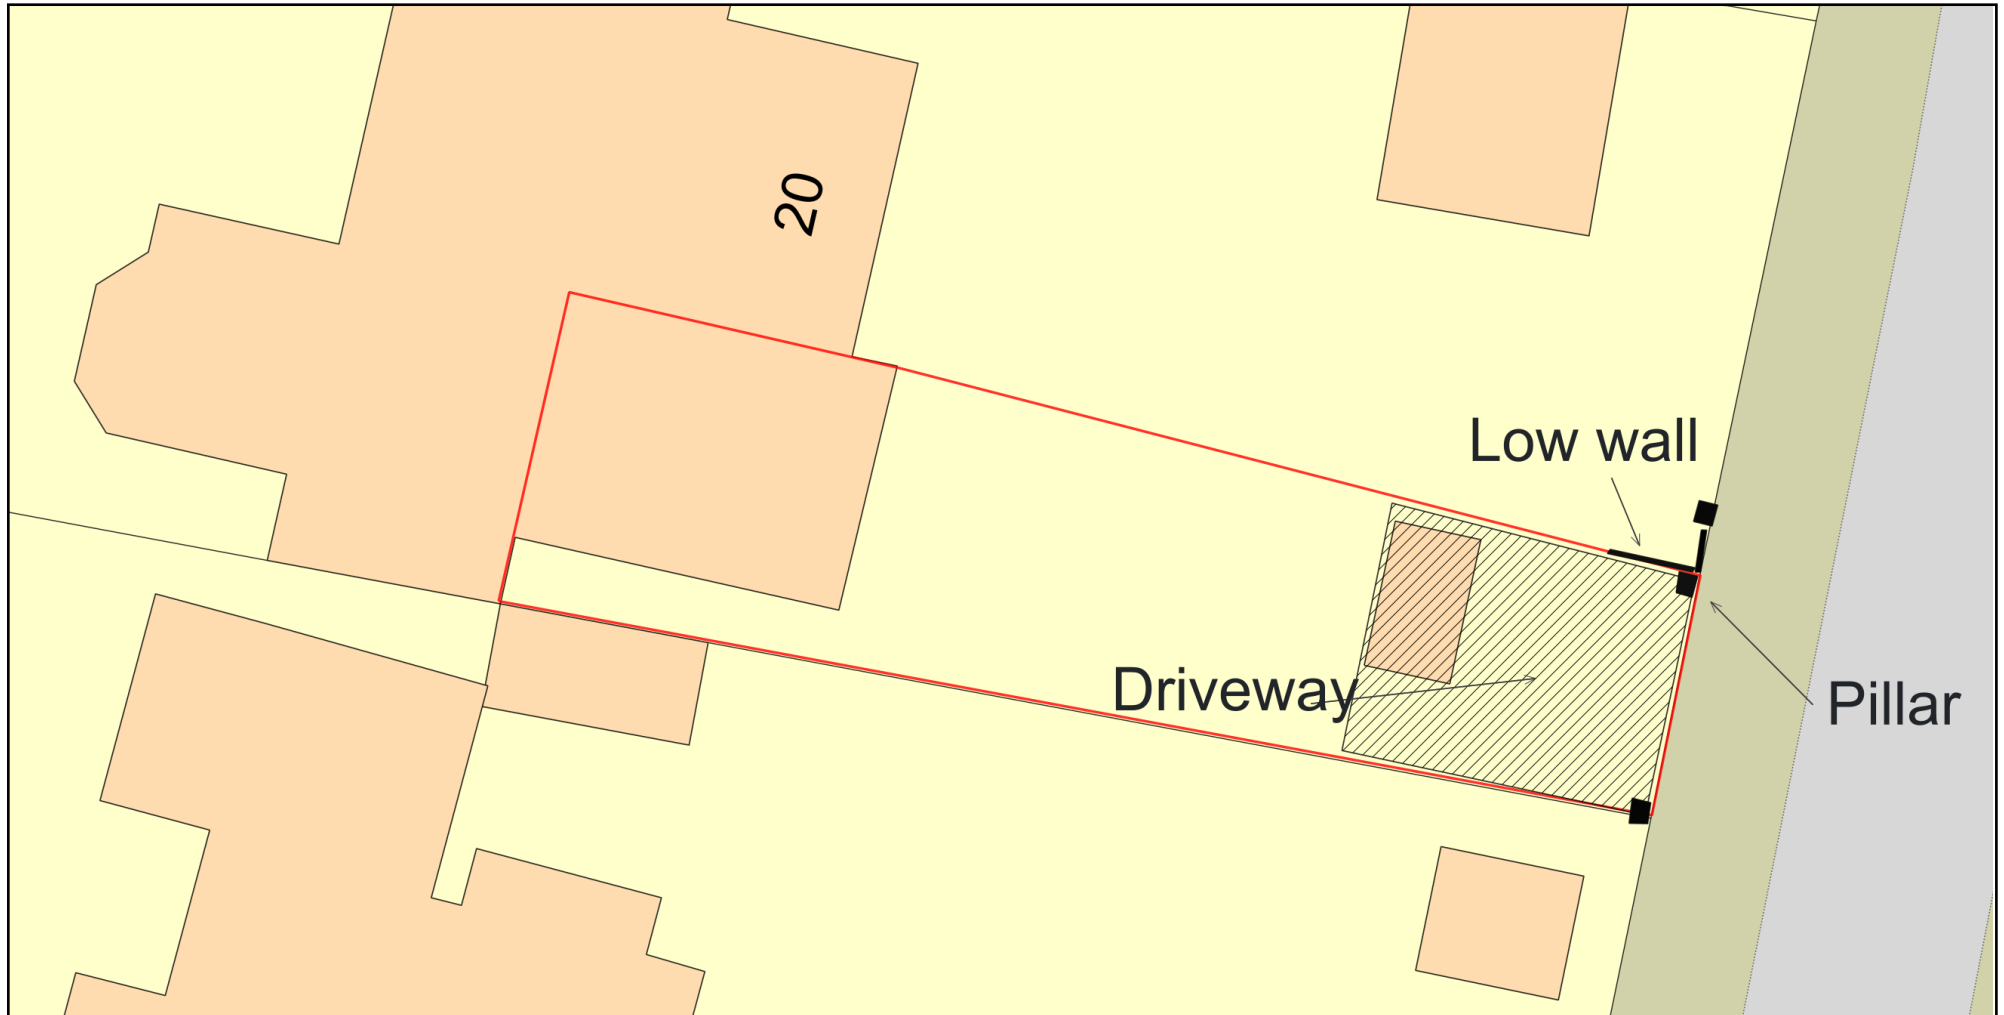

20a Portland Avenue - Site Plan - Proposed

Plan Produced for: Mrs Jill Gathercole
Date Produced: 13 Nov 2023
Plan Reference Number: TQRQM23316152820264
Scale: 1:200 @ A4