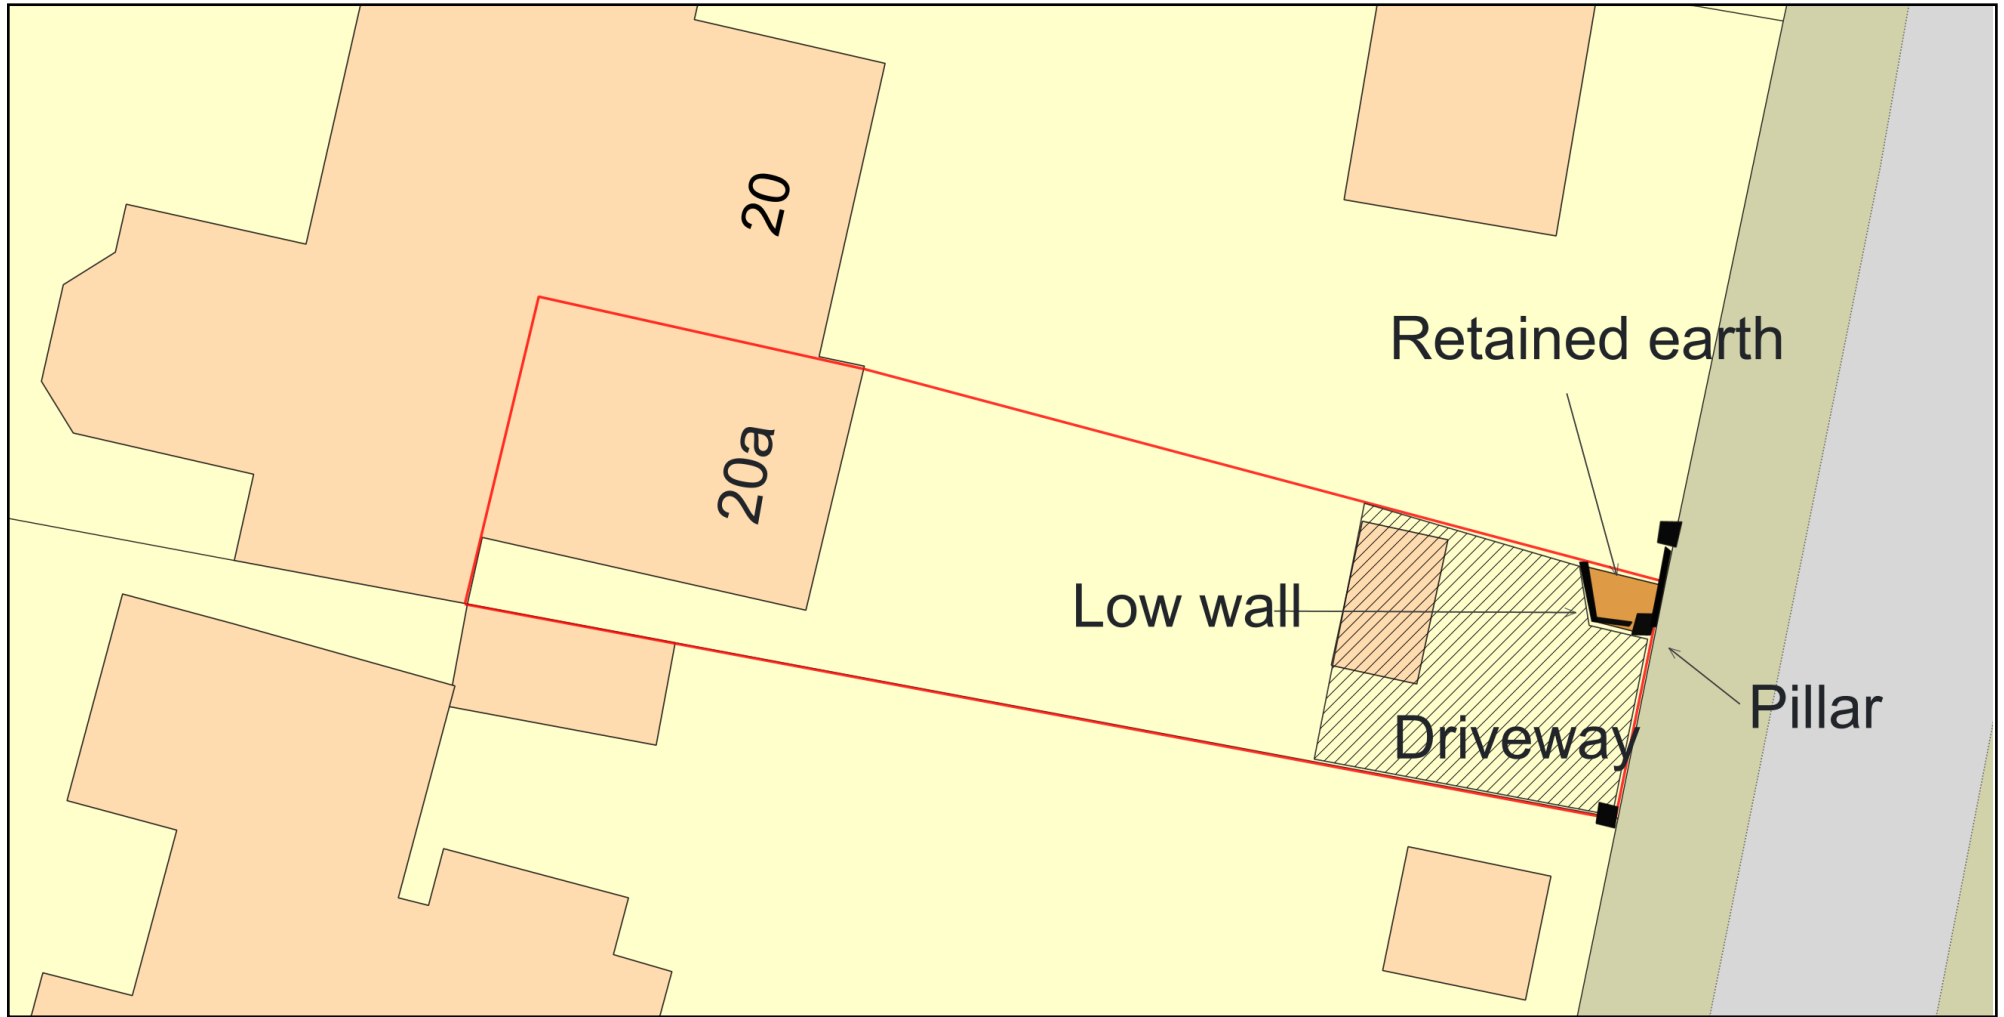

20a Portland Avenue - Site Plan - Existing

Plan Produced for: Mrs Jill Gathercole

Date Produced: 13 Nov 2023

Plan Reference Number: TQRQM23316135120526

Scale: 1:200 @ A4