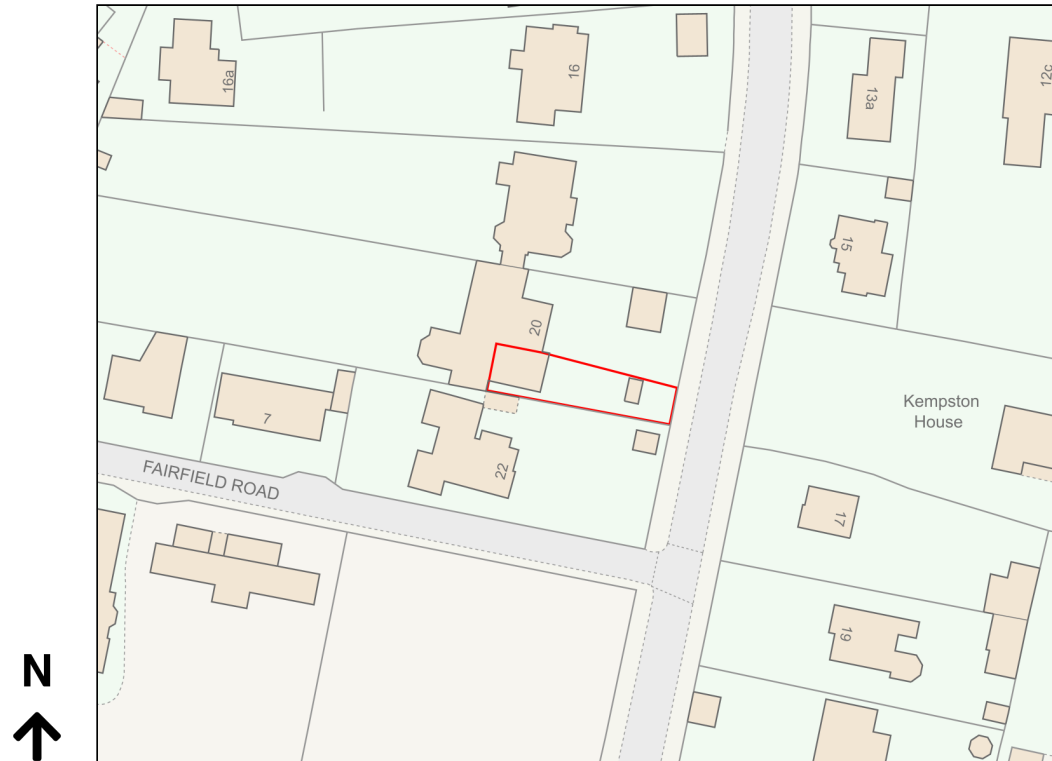

Location Plan

Site Address: 20a, Portland Avenue, Exmouth, EX8 2BS

Date Produced: 23-Oct-2023

Scale: 1:1250 @A4

Planning Portal Reference: PP-12448541v1