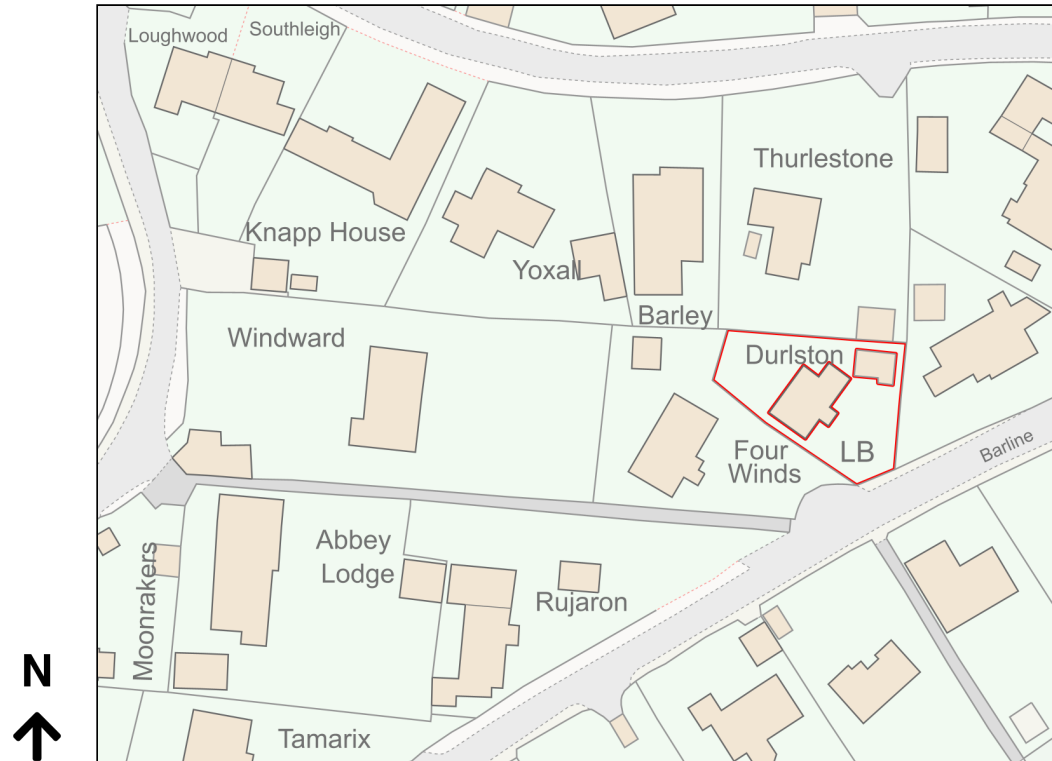

# Location Plan

Site Address: **Durlston, Barline, Beer, EX12 3LW**

Date Produced: **02-Aug-2023**

Scale: **1:1250 @A4**

Planning Portal Reference: **PP-12361377v1**