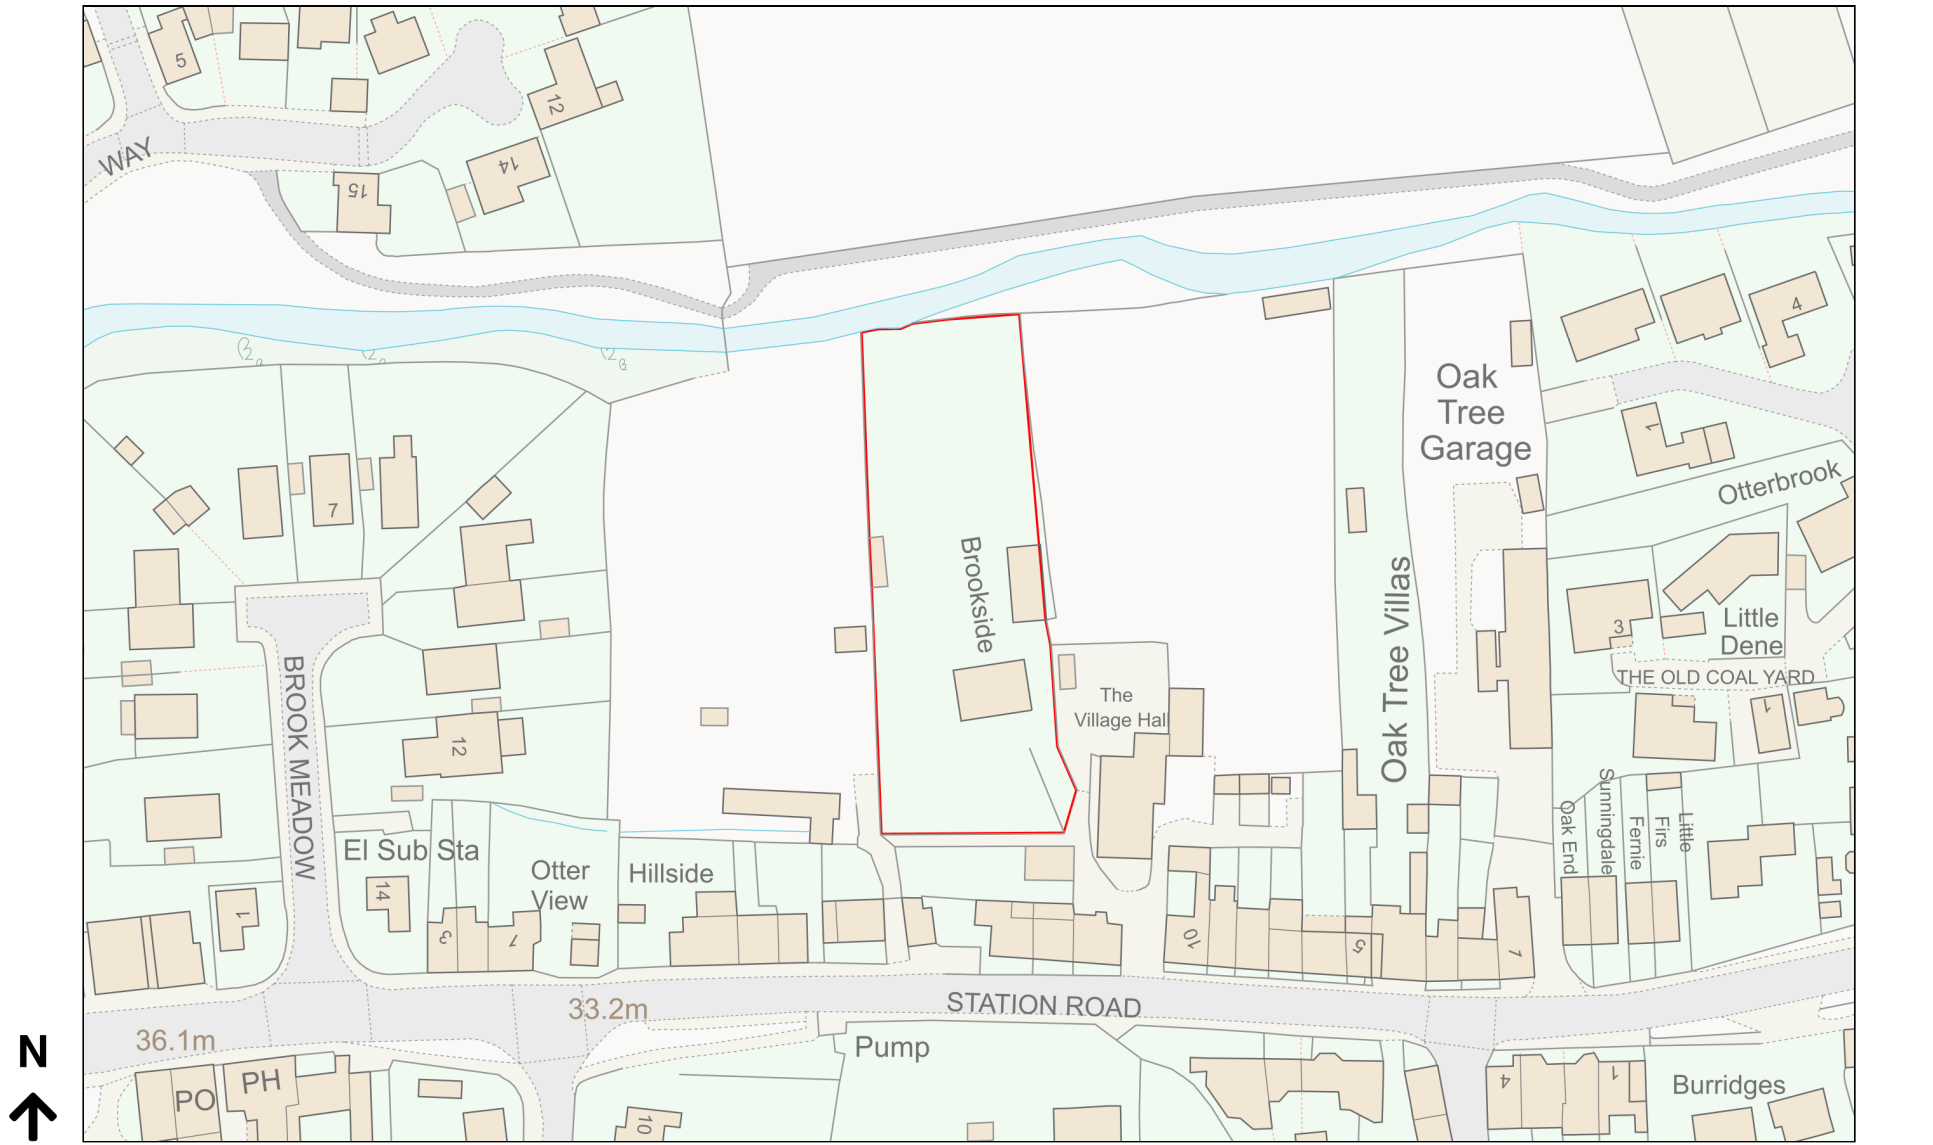

Location Plan

Site Address: Brookside Cottage, Station Road, Newton Poppleford, EX10 0ER

Date Produced: 13-Nov-2023

Scale: 1:1250 @A4

Planning Portal Reference: PP-12579839v1