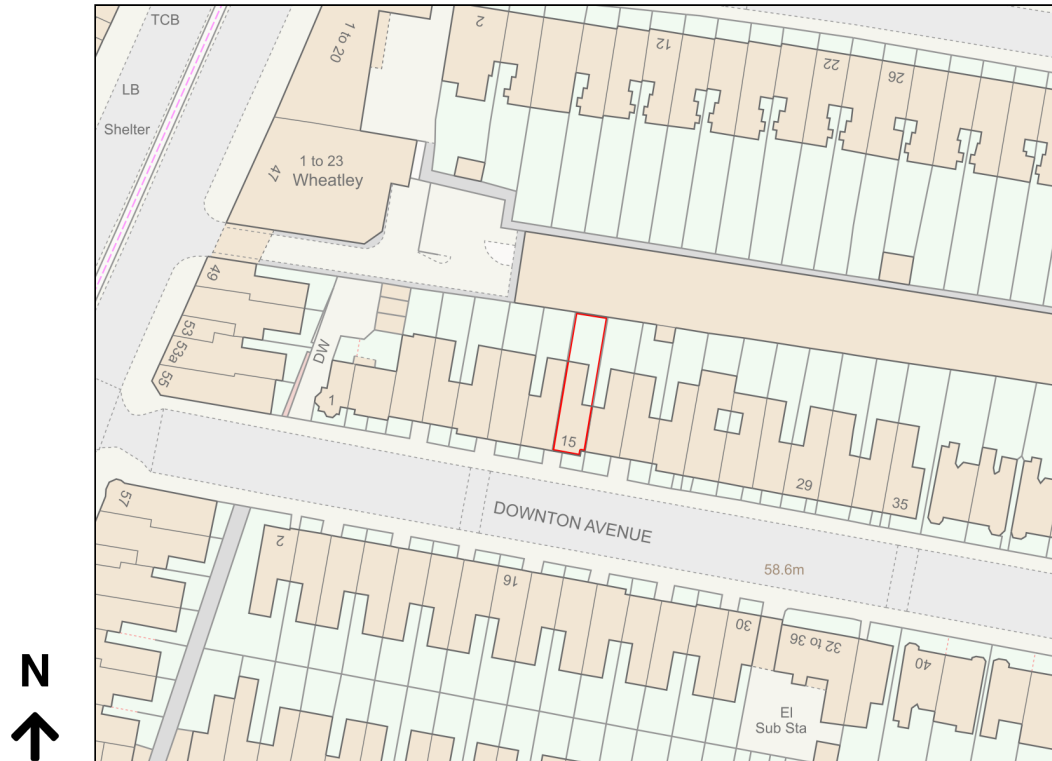

Location Plan

Site Address: 15, Downton Avenue, London, SW2 3TU

Date Produced: 19-Oct-2023

Scale: 1:1250 @A4

Planning Portal Reference: PP-12514936v1