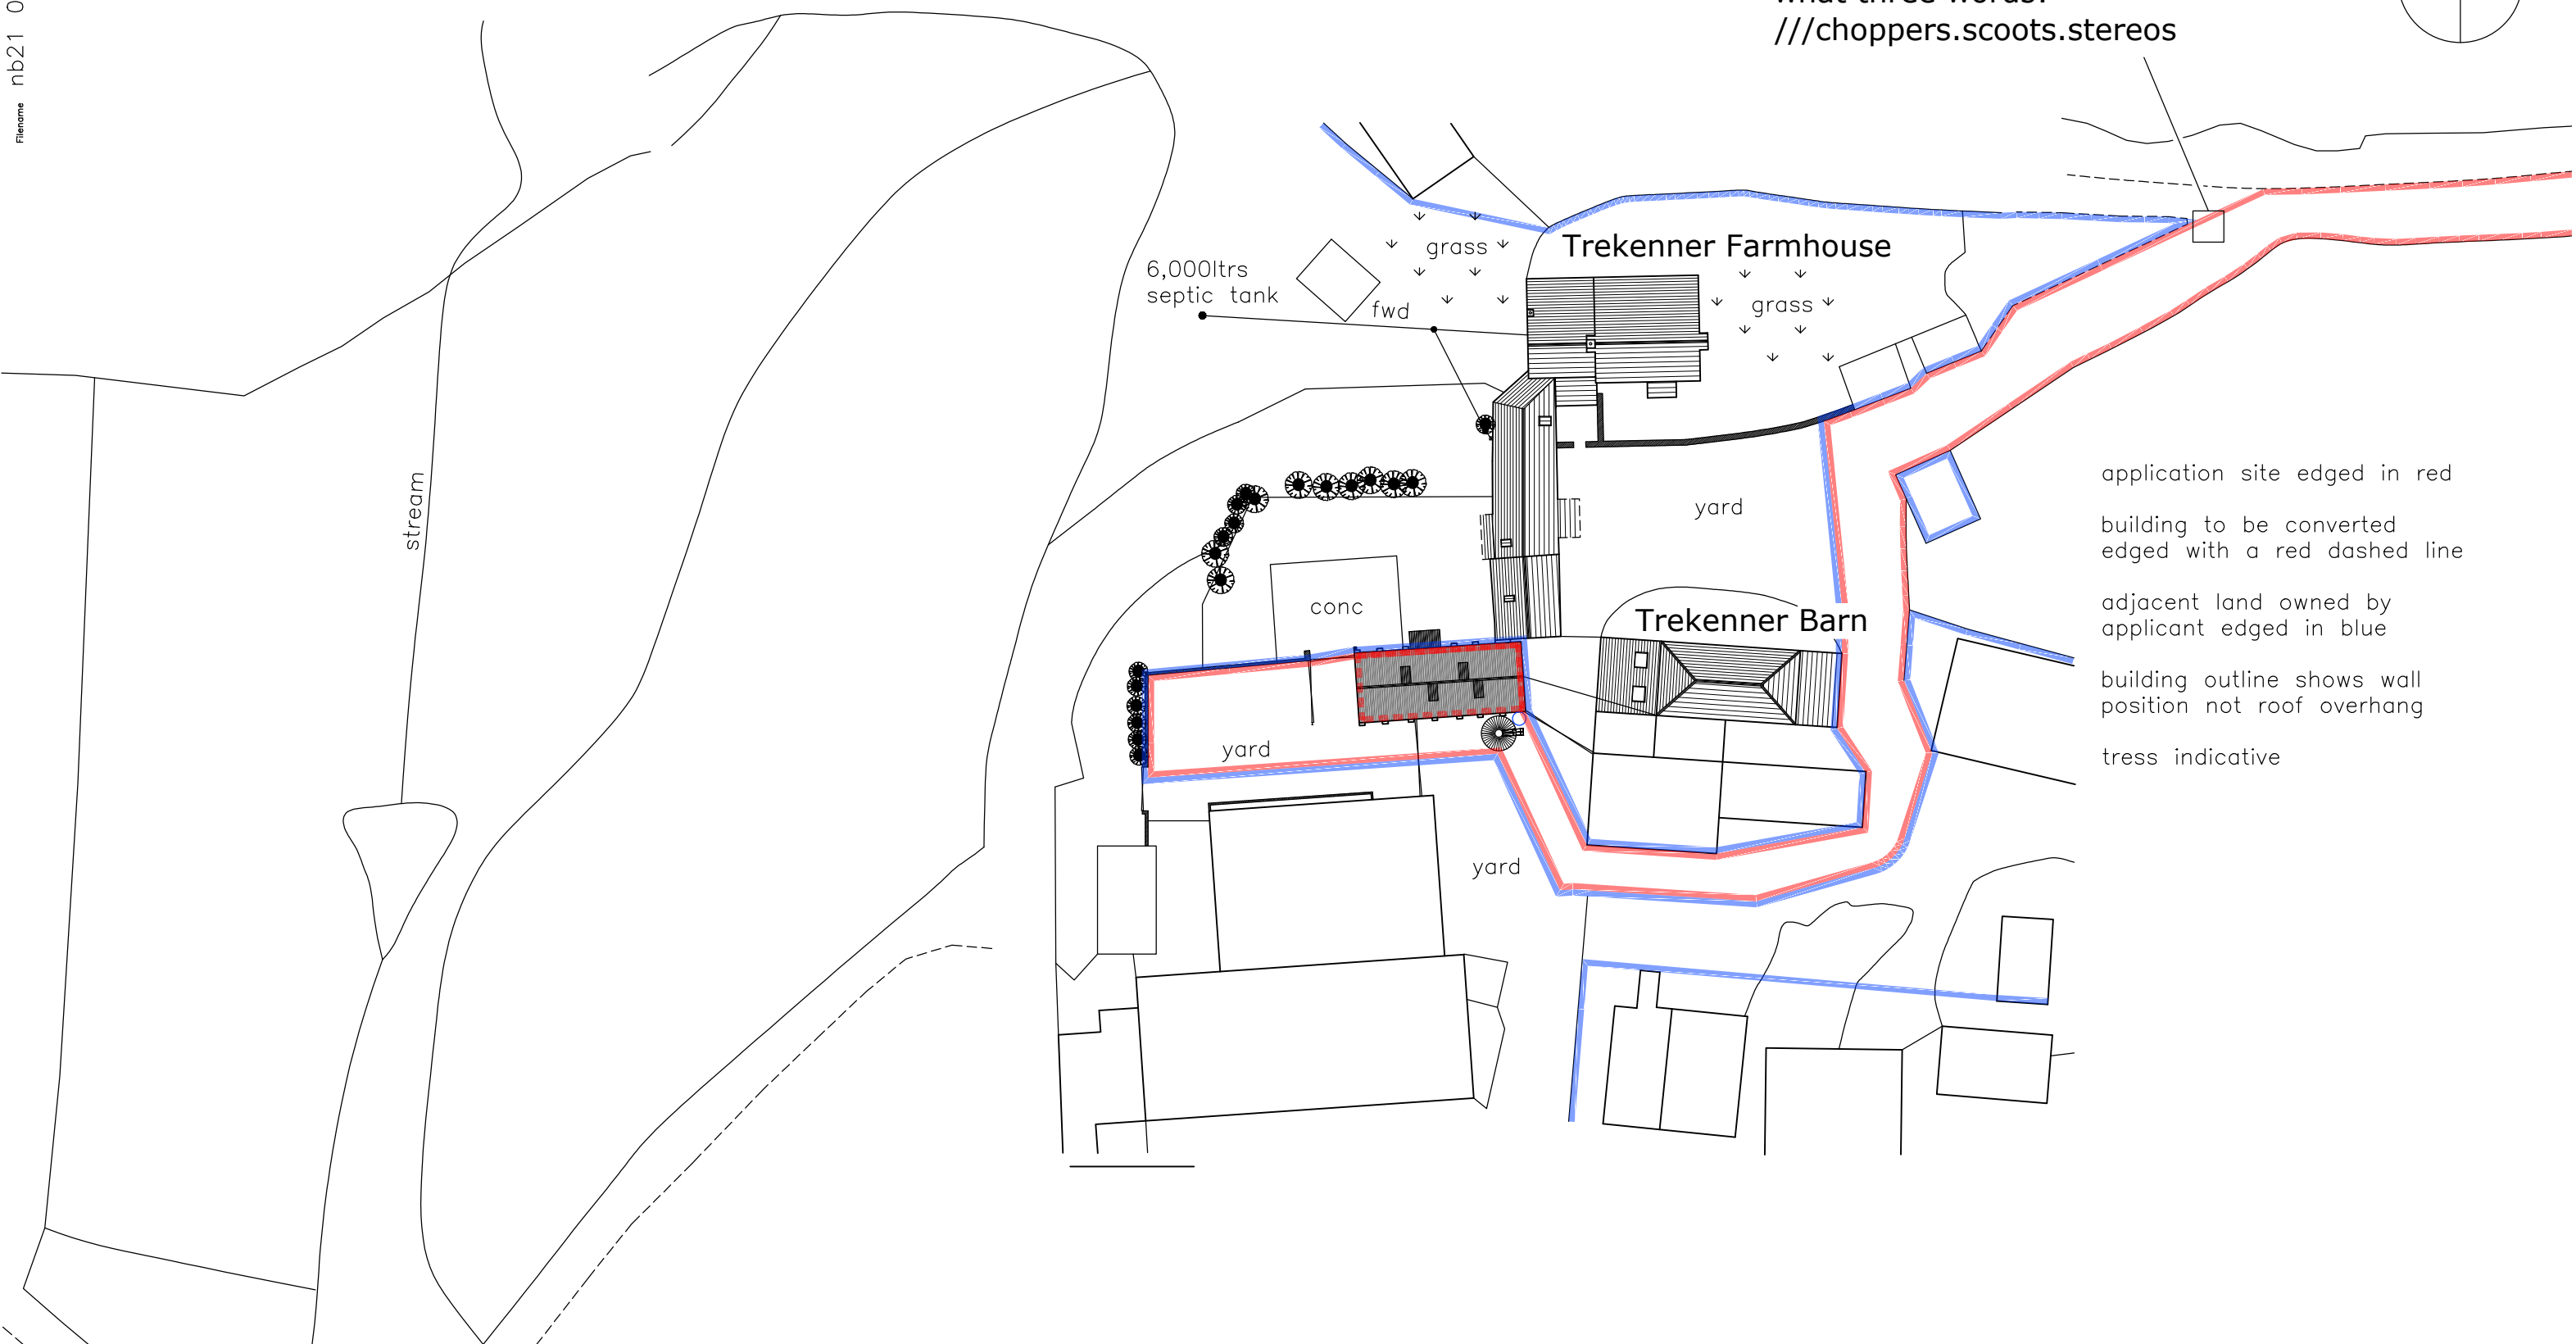

Filename nb21 0215

what three words:
///choppers.scotts.stereos

application site edged in red
building to be converted edged with a red dashed line
adjacent land owned by applicant edged in blue
building outline shows wall position not roof overhang
tress indicative

Existing Site Block Plan 1:500
Proposed Site Block Plan

 Andy Paton MCIAT
AJ Design
16 Treburley Close, Treburley, LAUNCESTON
tel: 01579 370567
email: andy.ajdesign@btinternet.com

Project
Conversion of ex.Milking Parlour at
Trekener Farm, Trekener
LAUNCESTON, PL15 9PH
for Mr Barnes

Dwg title
Existing Site Block Plan
Proposed Site Block Plan

o/s licence no. 100053745
This drawing is copyright

dwg no	NB21 0215 - 01	A	
scale	1:500	date	29/03/22
		drawn	AJPaton
		chkd.	

web www.ajdesignonline.co.uk