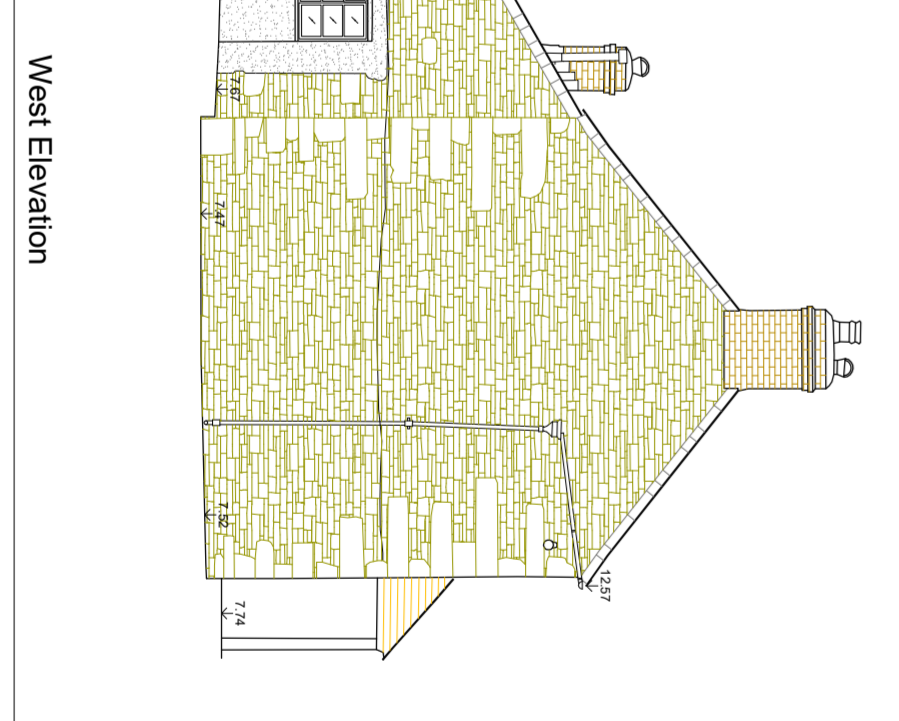

Measured Survey

Scale: 1:111
AS Shown 08-03-23 Datum: OSGB
JOB CODE 1348 Drawing No. 0001 Issue 1st

Project:
**Clifton Farmhouse
Pentille Estate**

Client:
**Mr T Corylon
Pentille Castle
St Mellion
Saltash
Cornwall
PL12 6GD**

01	First Issue	JP	08-03-23
Issue/Description	Drawn	Chkd	Date