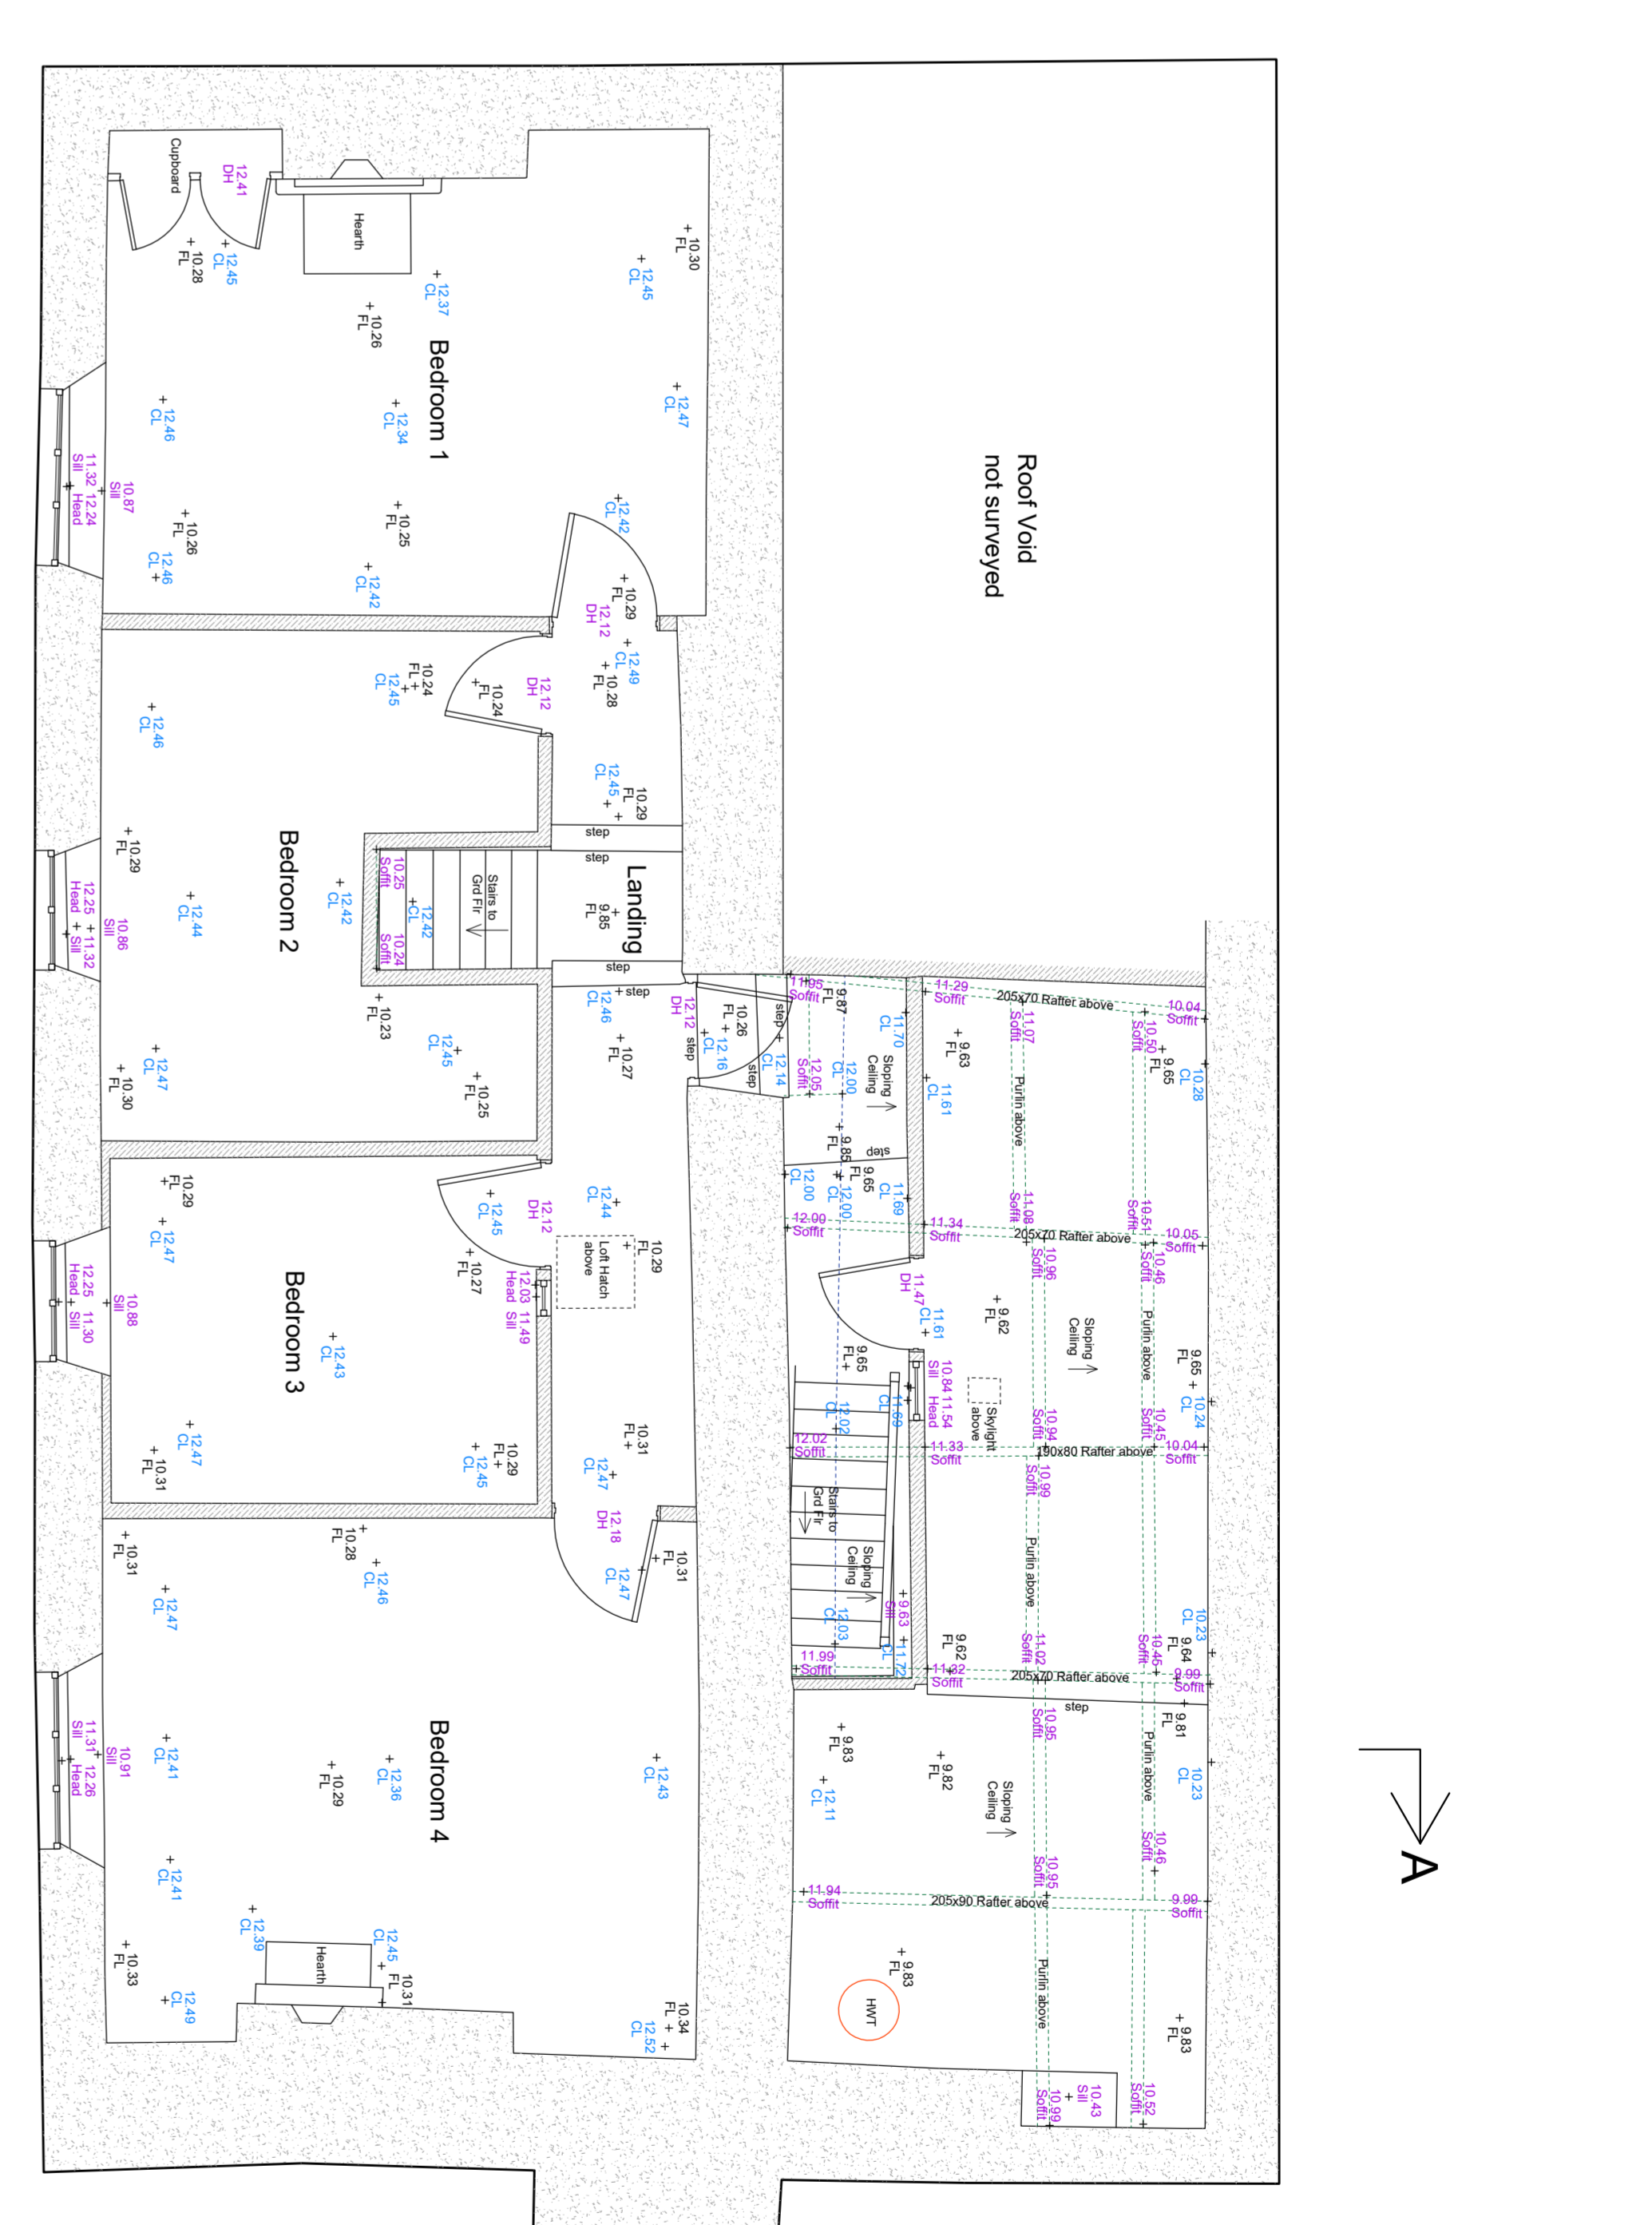

First Floor Plan scale 1-50
Scale metres