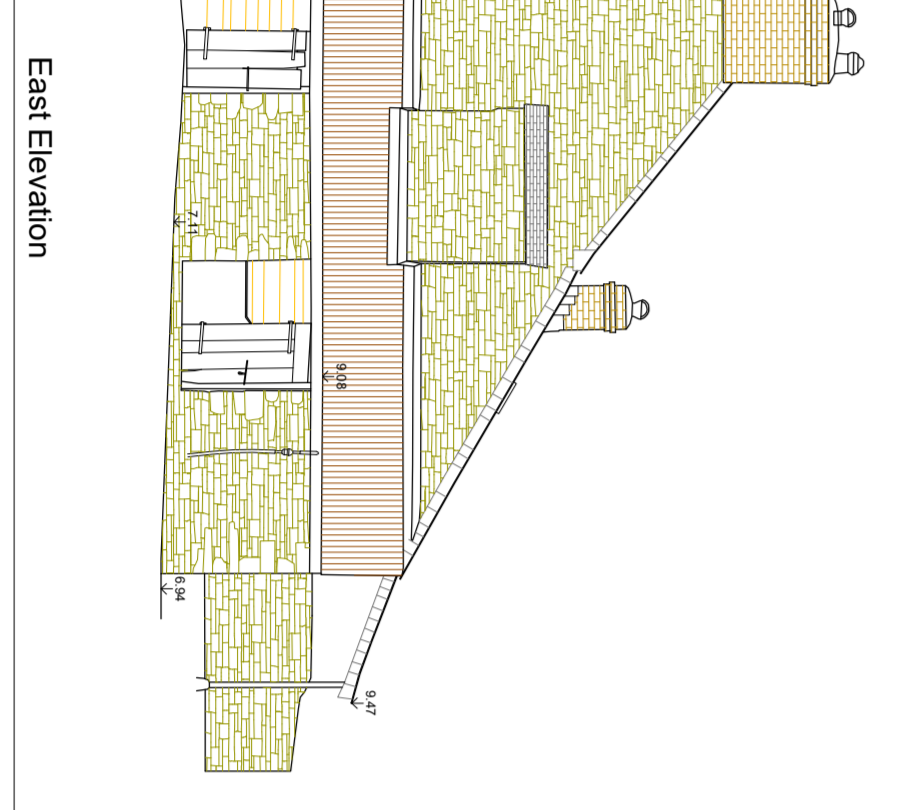

Elevations & Section scale 1-100

Measured Survey

Scale: 1:111
AS Shown 08-03-23 Datum: OSGB
JOB CODE 1348 Drawing No. 0001 Issue 1st

Project:
**Clifton Farmhouse
Pentille Estate**

Client:
**Mr T Corylon
Pentille Castle
St Mellion
Saltash
Cornwall
PL12 6GD**

01	First Issue	JP	08-03-23
Issue/Description	Drawn	Chkd	Date