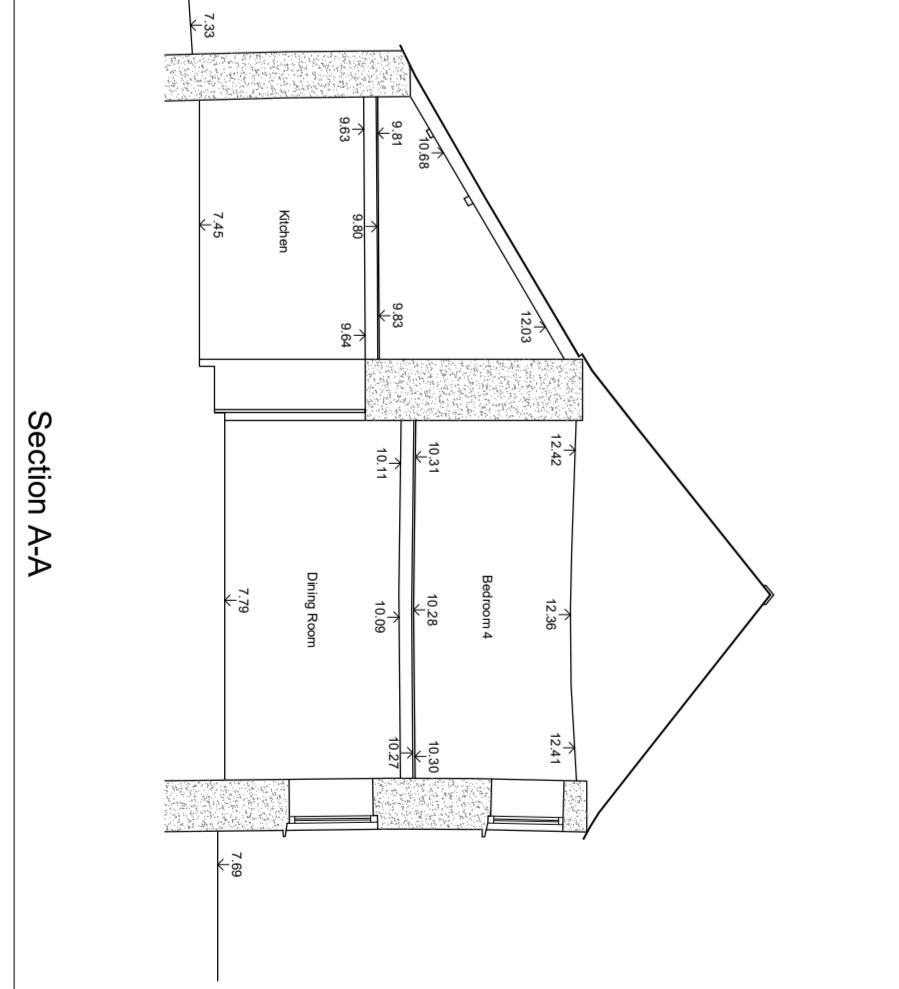

Measured Survey

Scale: 1:111
AS Shown 08-03-23 Datum: OSGB
JOB CODE 1348 Drawing No. 0001 Issue 1st

Project:
**Clifton Farmhouse
Pentille Estate**

Client:
**Mr T Corylon
Pentille Castle
St Mellion
Saltash
Cornwall
PL12 6GD**

01	First Issue	JP	08-03-23
Issue/Description	Drawn	Chkd	Date