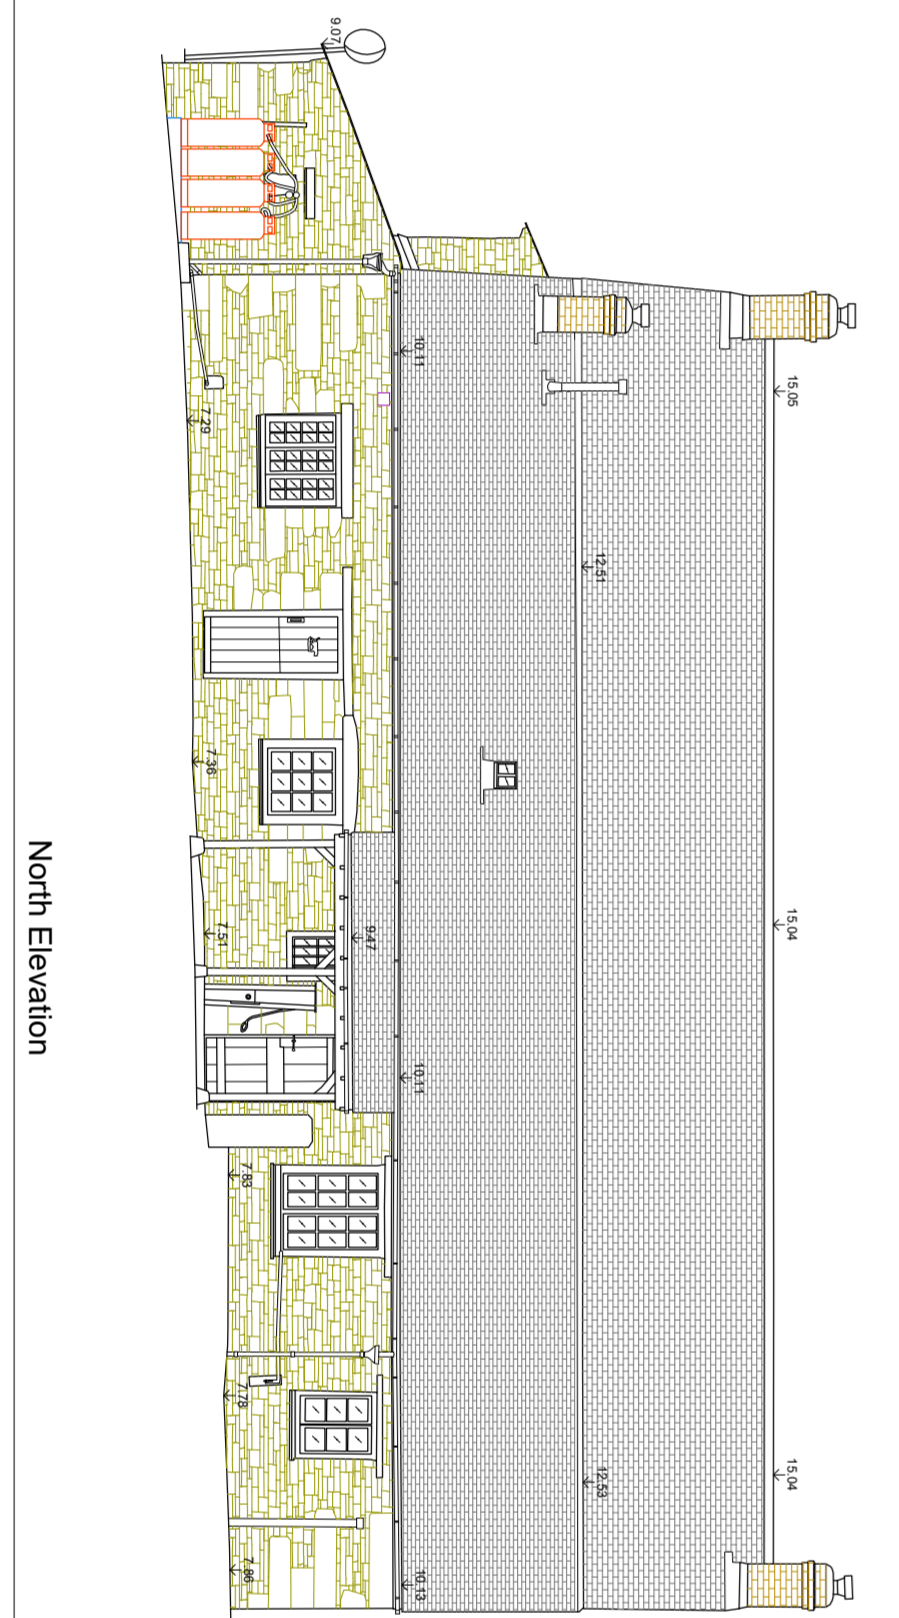

Elevations & Section scale 1-100

Measured Survey

Scale: 1:111
AS Shown 08-03-23 Datum: OSGB
JOB CODE 1348 Drawing No. 0001 Issue 1st

Project:
**Clifton Farmhouse
Pentille Estate**

Client:
**Mr T Corylon
Pentille Castle
St Mellion
Saltash
Cornwall
PL12 6GD**

01	First Issue	JP	08-03-23
Issue/Description	Drawn	Chkd	Date