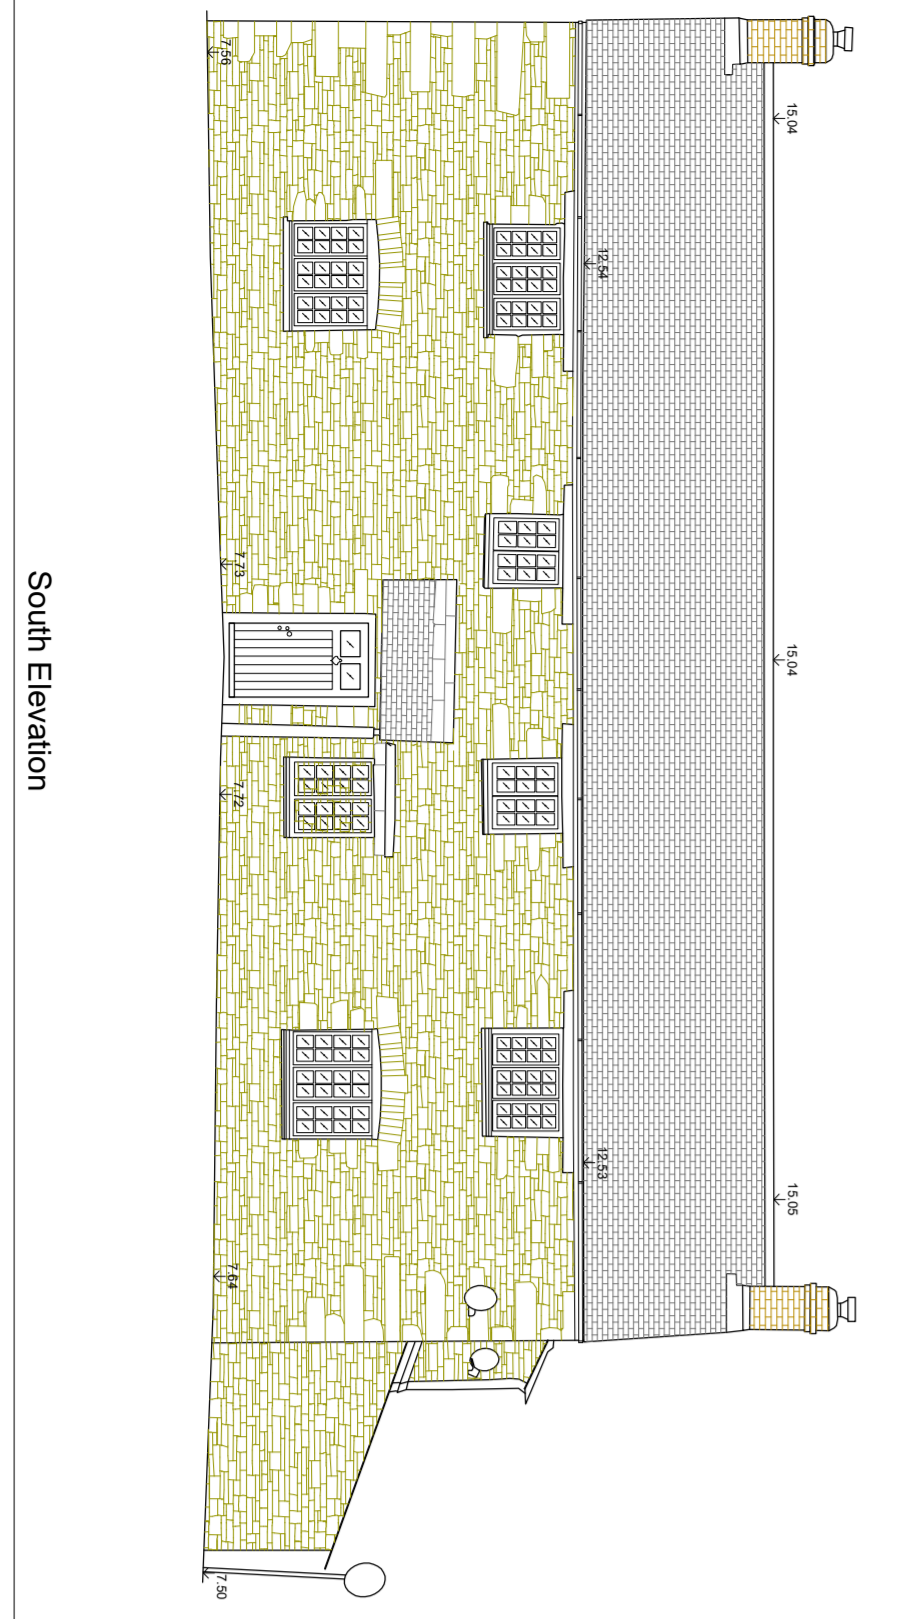

Measured Survey

Scale: 1:111
AS Shown 08-03-23 Datum: OSGB
JOB CODE 1348 Drawing No. 0001 Issue 1st

Project:
**Clifton Farmhouse
Pentille Estate**

Client:
**Mr T Corylon
Pentille Castle
St Mellion
Saltash
Cornwall
PL12 6GD**

01	First Issue	JP	08-03-23
Issue/Description	Drawn	Chkd	Date