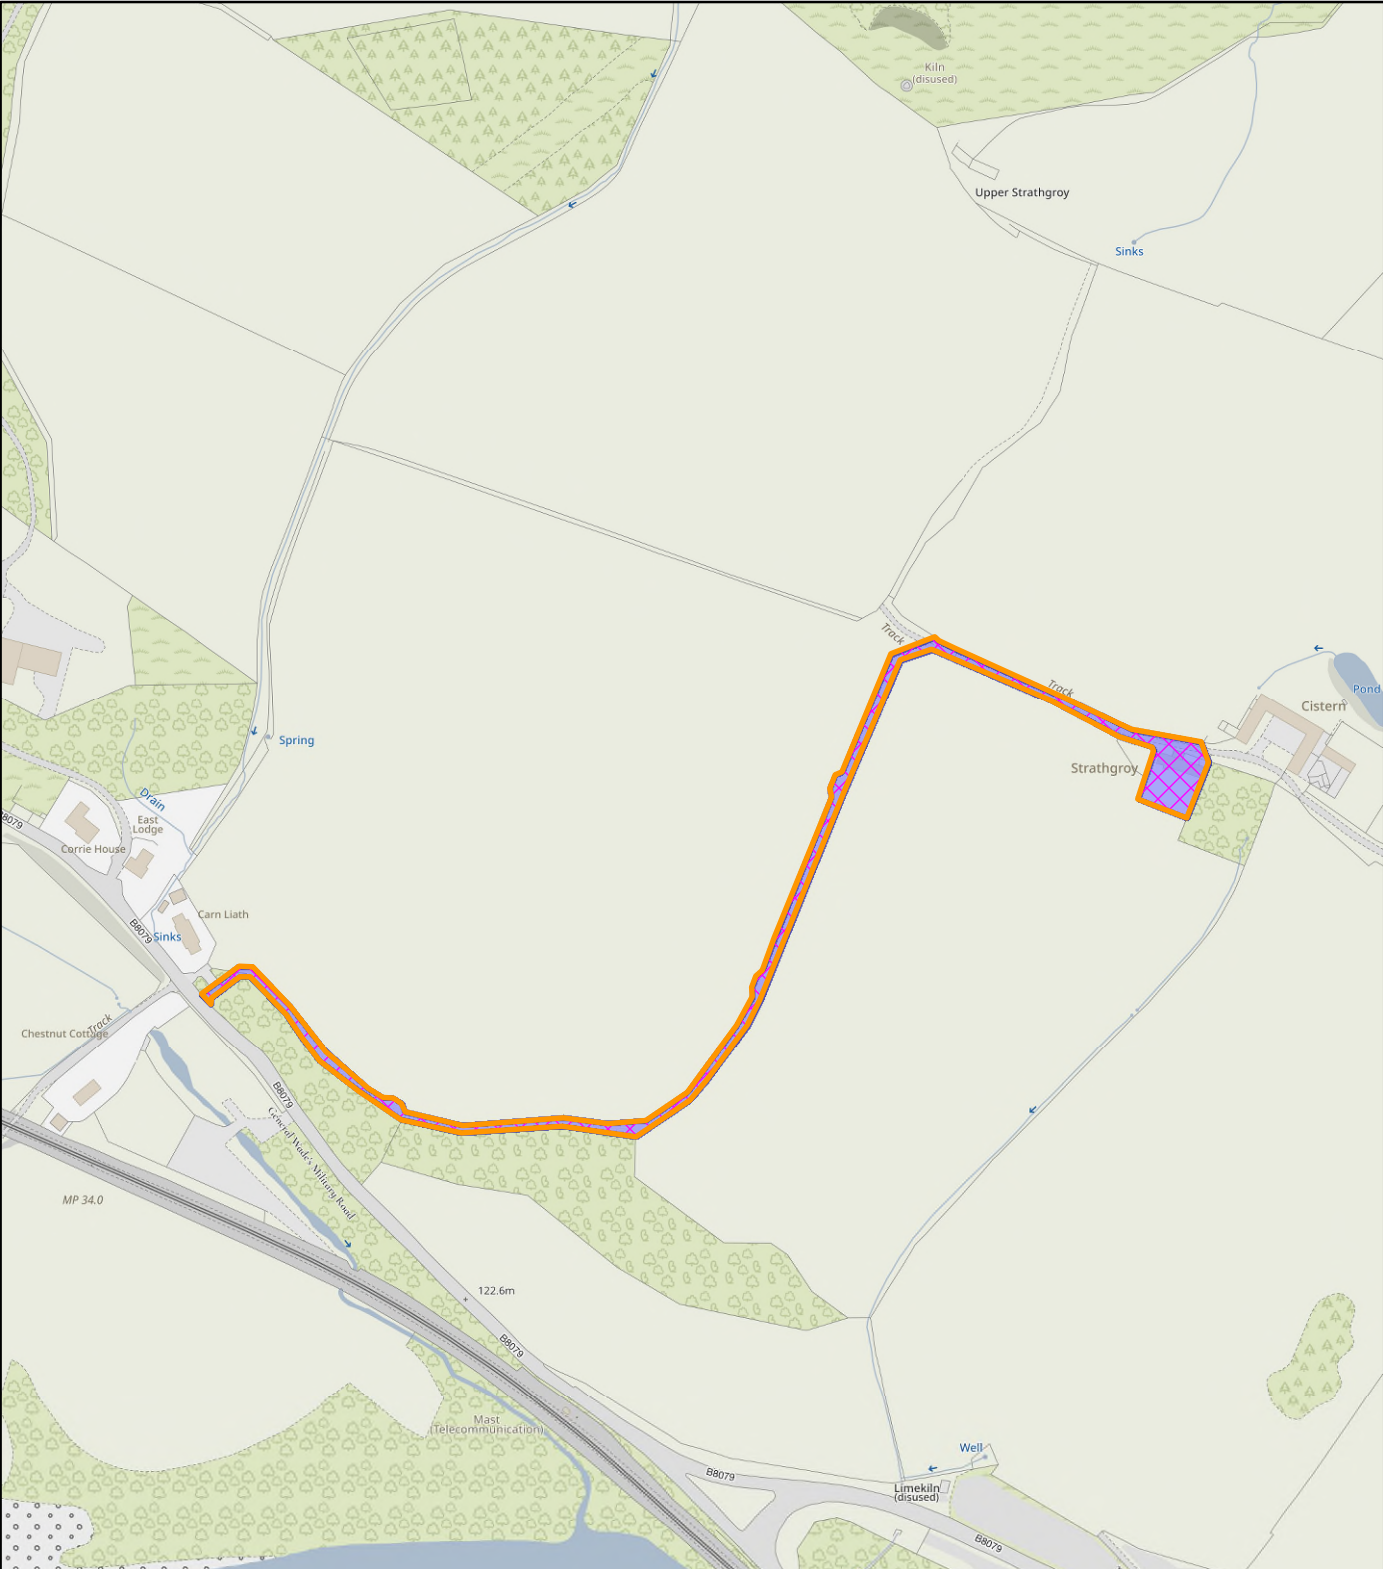

Perth & Kinross Council

NEIGHBOUR NOTIFICATION

Location Plan showing planning application site

This map is for Neighbour Notification ONLY. It must not be reproduced or used for any other purpose.

© Crown copyright [and database rights] 2023 OS 100016971. You are permitted to use this data solely to enable you to respond to, or interact with, the organisation that provided you with the data. You are not permitted to copy, sub-licence, distribute or sell any of this data to third parties in any form.