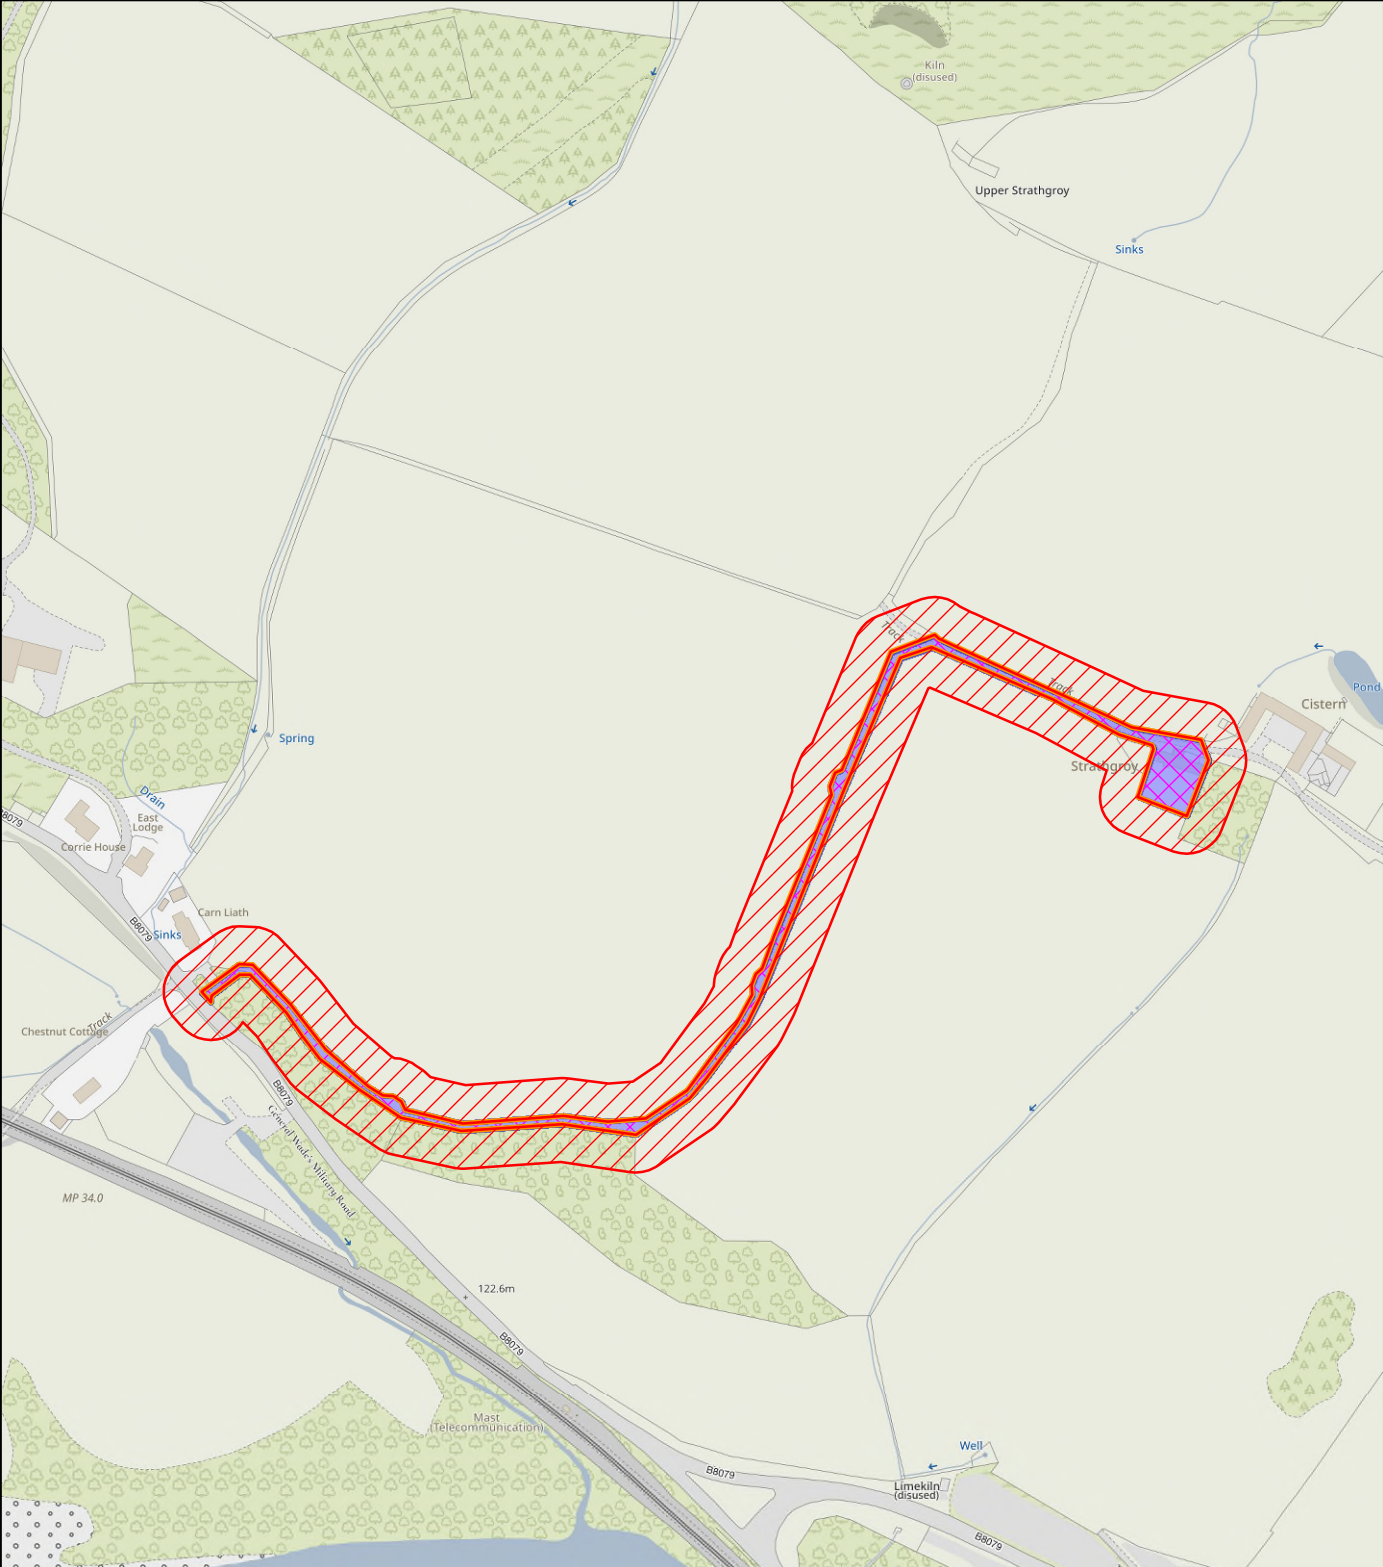

Perth & Kinross Council

NEIGHBOUR NOTIFICATION

Location Plan showing planning application site

This map is for Neighbour Notification ONLY. It must not be reproduced or used for any other purpose.

© Crown copyright [and database rights] 2023 OS 100016971. You are permitted to use this data solely to enable you to respond to, or interact with, the organisation that provided you with the data. You are not permitted to copy, sub-licence, distribute or sell any of this data to third parties in any form.