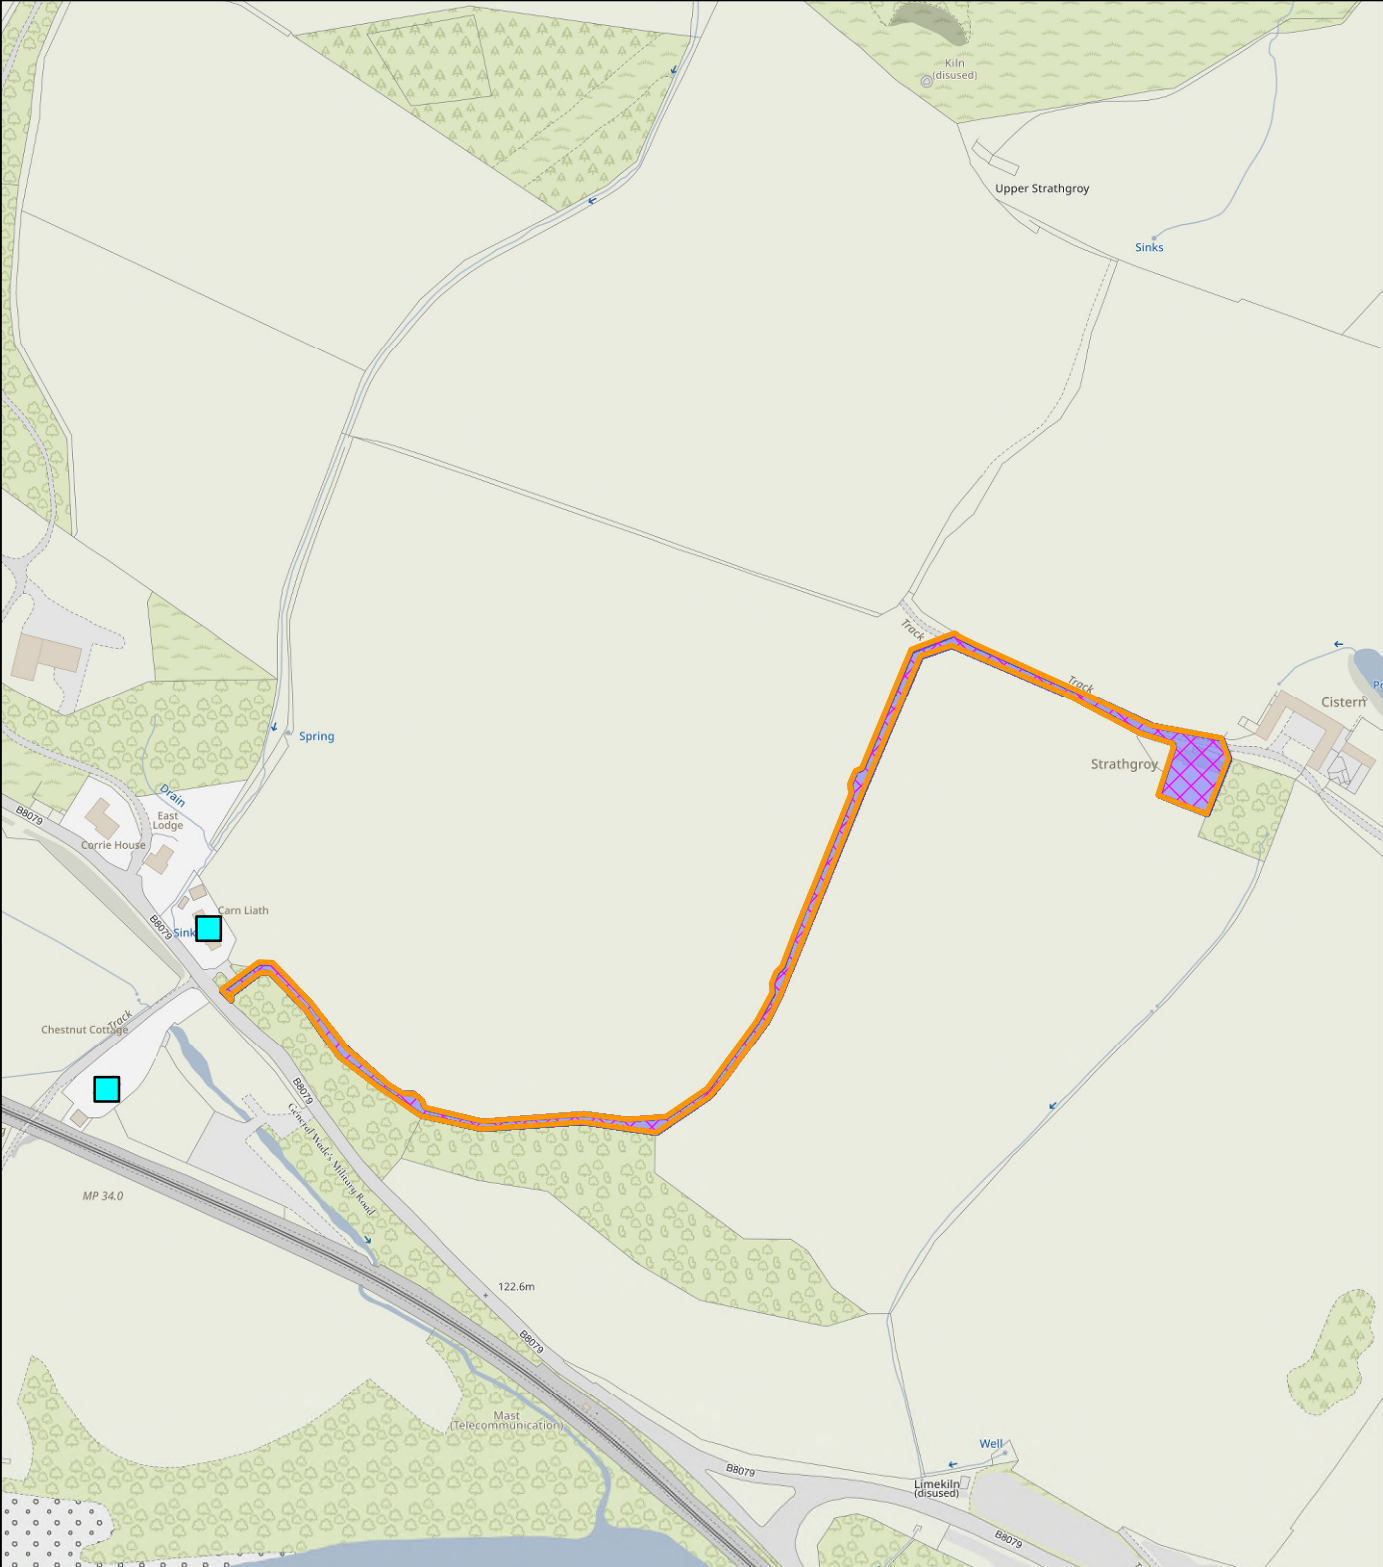

Perth & Kinross Council

NEIGHBOUR NOTIFICATION

Location Plan showing planning application site

This map is for Neighbour Notification ONLY. It must not be reproduced or used for any other purpose.

© Crown copyright [and database rights] 2023 OS 100016971. You are permitted to use this data solely to enable you to respond to, or interact with, the organisation that provided you with the data. You are not permitted to copy, sub-licence, distribute or sell any of this data to third parties in any form.