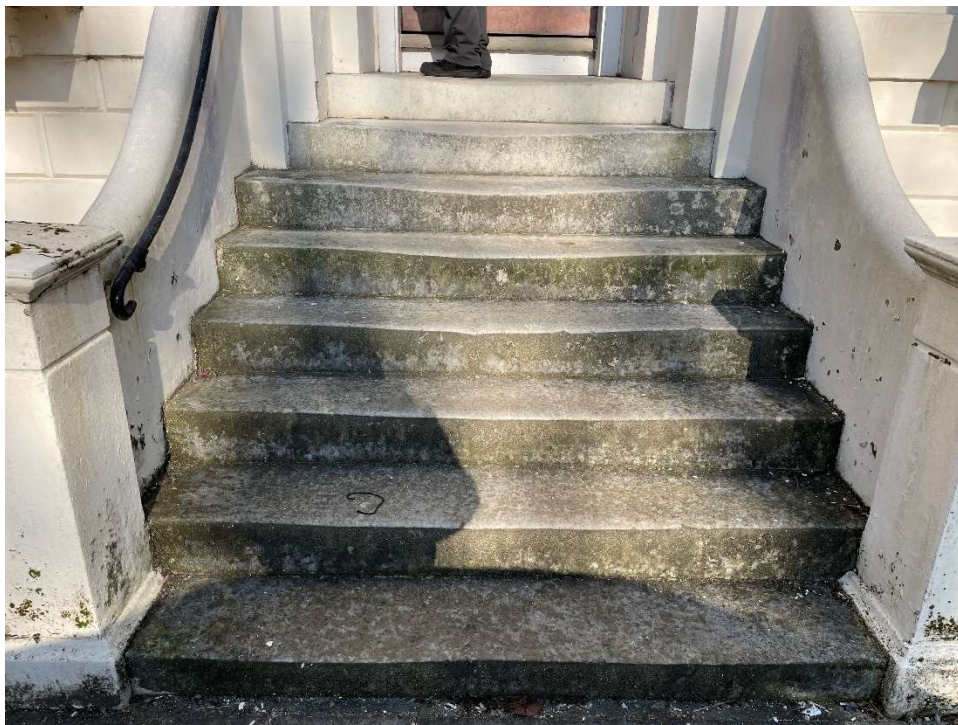

Photos

Property:

CHARLES GORDON HOUSE
5 ROCKSTONE PLACE
SOUTHAMPTON
SO15 2EB

By:

CGH Management Ltd

November 2023

Timber Lintel to be replaced with concrete lintol

Front Steps to Property

Blown paintwork to stucco detailing to be repaired and redecorated