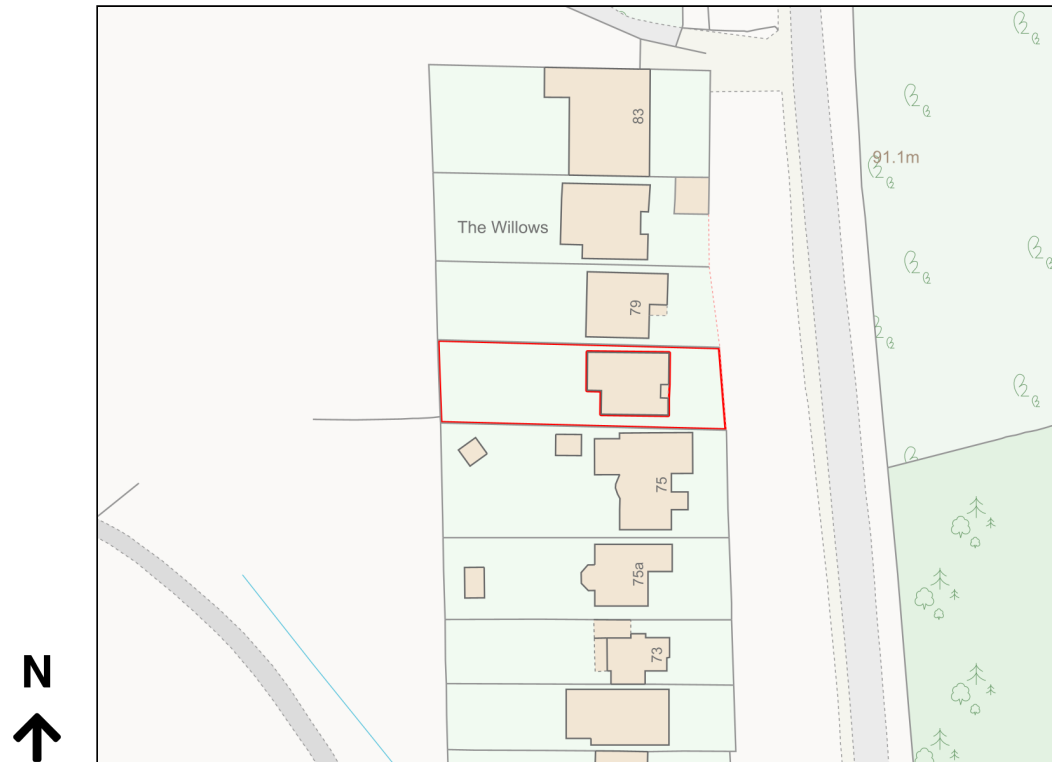

Location Plan

Site Address: 77, Milespit Hill, Mill Hill, London, NW7 2RS

Date Produced: 14-Nov-2023

Scale: 1:1250 @A4

Planning Portal Reference: PP-12601953v1