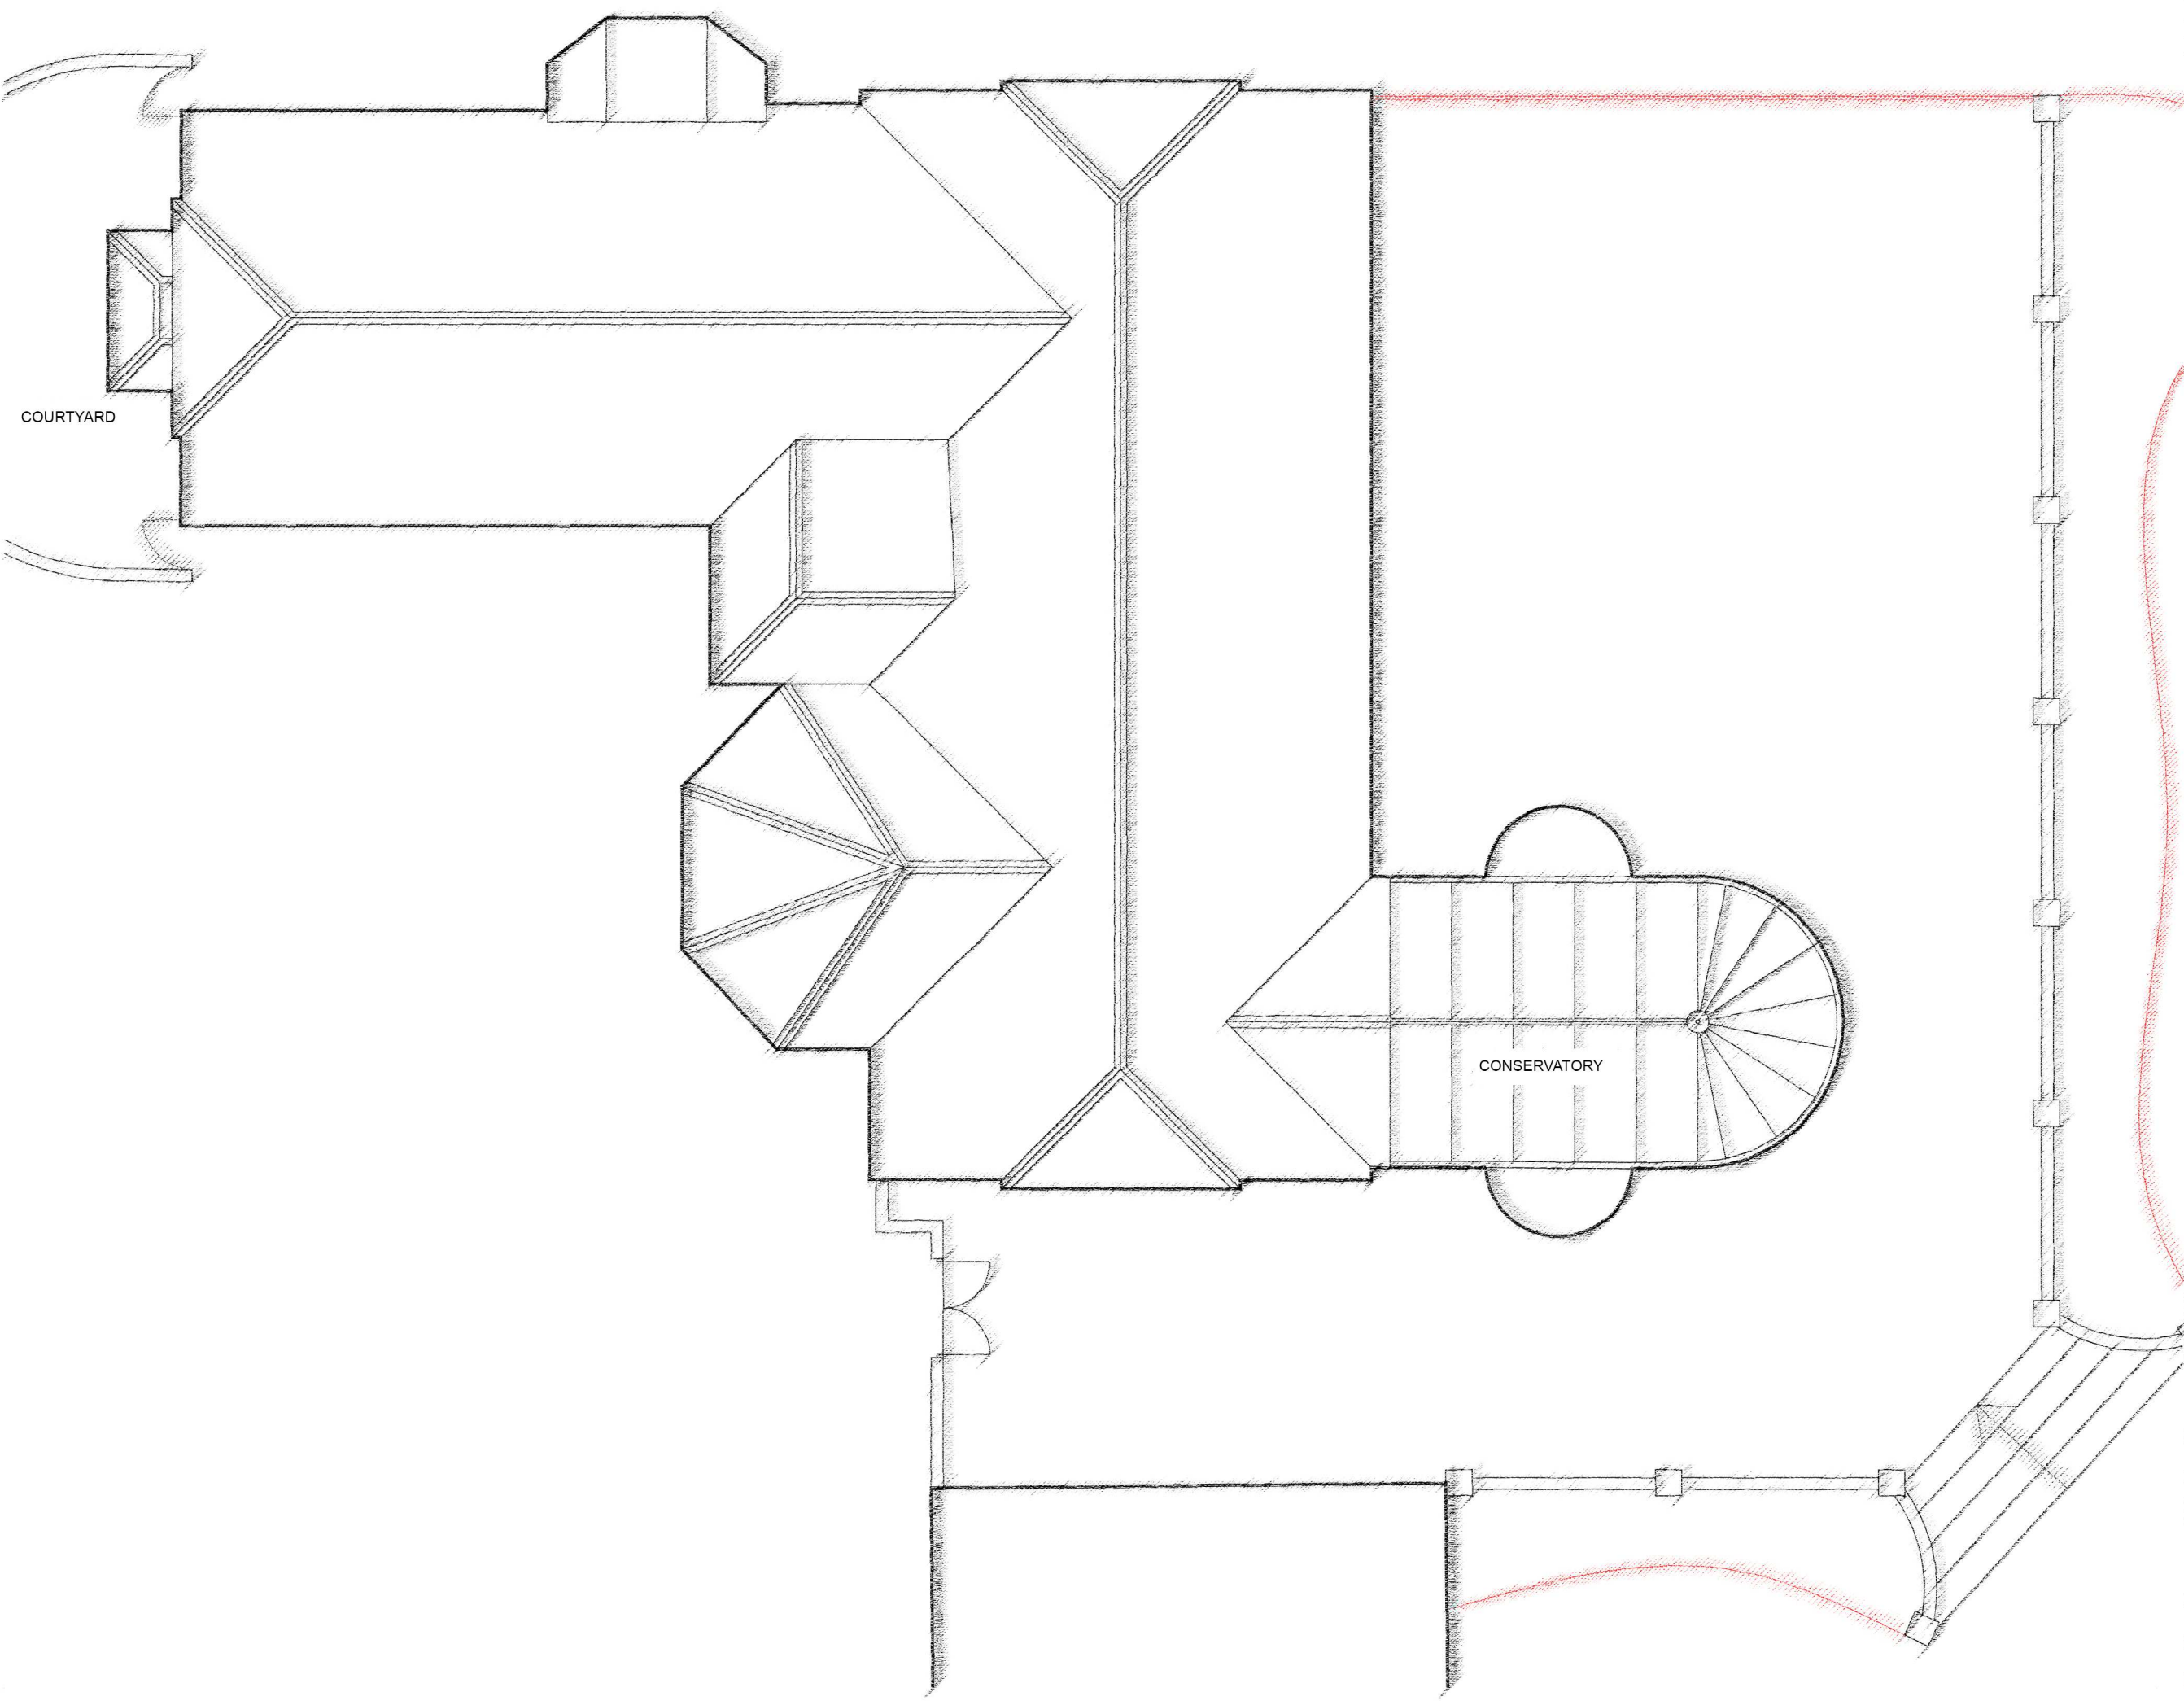

Rev	Amendments	by	chkd	Date

Project
Rookmore Farm Extension

Drawn By: BR Checked By: KW HNW Project No.: 19018 Date Created: MAY 2019

Scale: A3- 1:100

Drawing Title
Existing Roof Plan

Drawing Status: **PLANNING** Revision: **P01**

Drawing Number
19018-HNW-ZZ-ZZ-DR-A-1200

61 North Street, Chichester, West Sussex, PO19 1NB