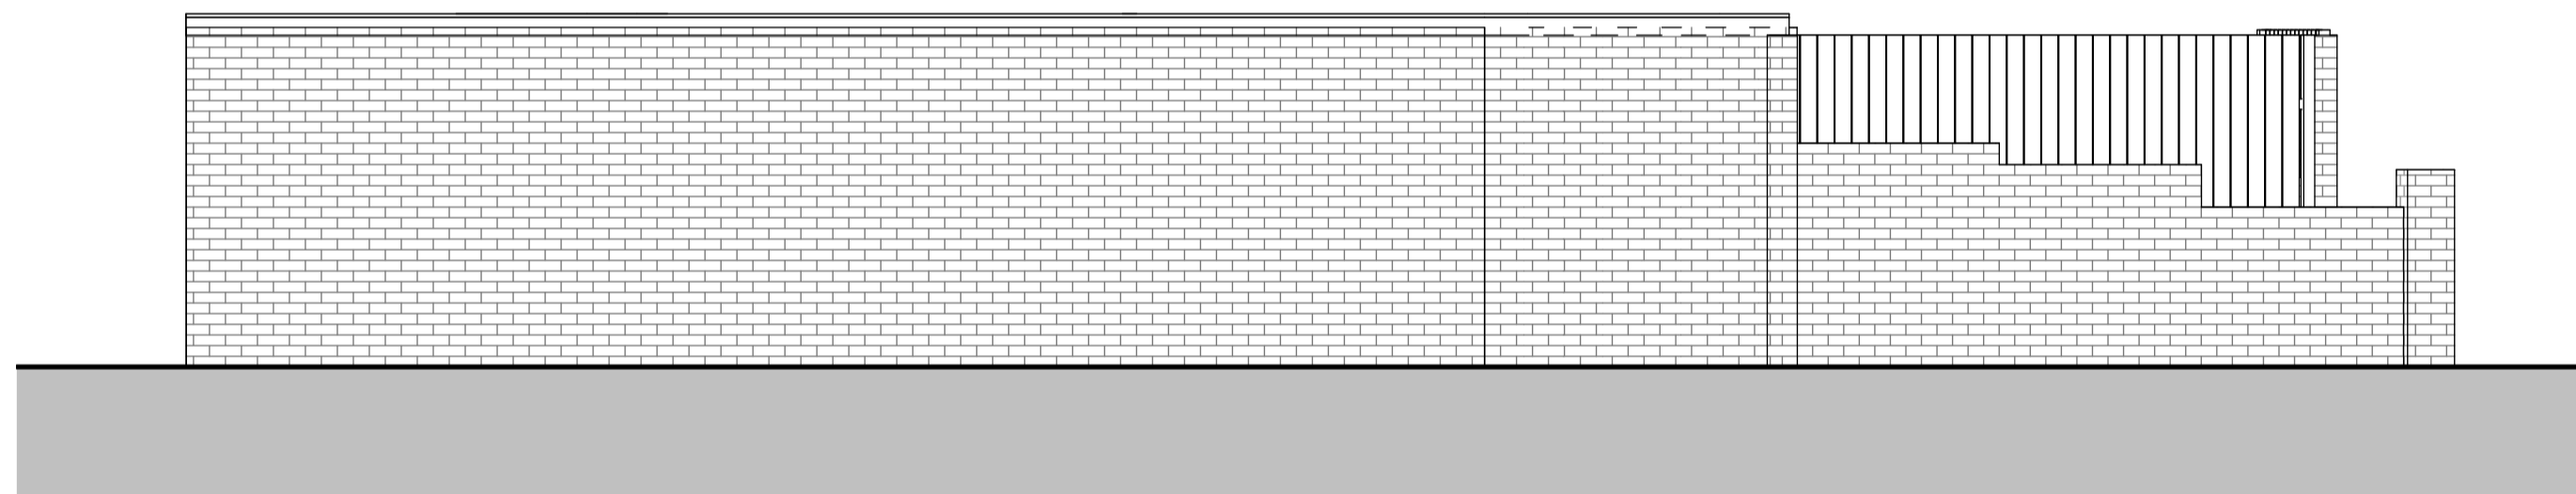

1 Existing West Elevation
1 : 50

2 Existing East Elevation
1 : 50

3 Existing South
1 : 50

4 Existing North
1 : 50

project 4 West View, Salthill Road, Fishbourne

client Aimee Bone

drawing Existing Elevations

date 09/12/23

scale 1 : 50 @A2

job 2352

dwg D-107 rev.

Rev.	Description	Date

crafted
architects RIBA

410 The Grange, Romsey Road, Michelmersh, Romsey, SO51 0AE 01794 400311 jules@craftedarchitects.co.uk
This drawing is copyright of Crafted Architects Ltd.