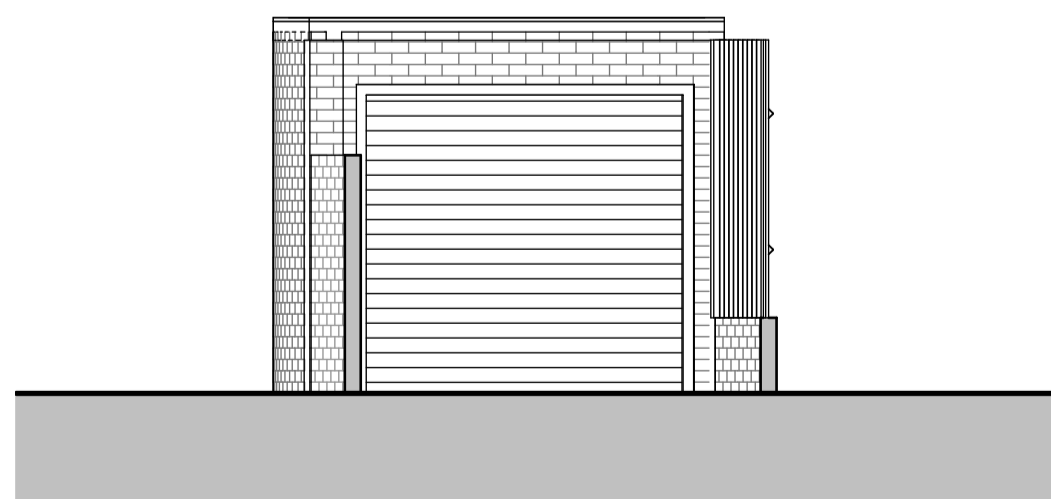

1 Existing West Elevation
1 : 50

2 Existing East Elevation
1 : 50

3 Existing South
1 : 50

4 Existing North
1 : 50

project 4 West View, Salthill Road, Fishbourne

client Aimee Bone

drawing Existing Elevations

date 09/12/23

scale 1 : 50 @A2

job 2352

dwg D-107 rev.

Rev.	Description	Date

crafted
architects RIBA

410 The Grange, Romsey Road, Michelmersh, Romsey, SO51 0AE 01794 400311 jules@craftedarchitects.co.uk
This drawing is copyright of Crafted Architects Ltd.