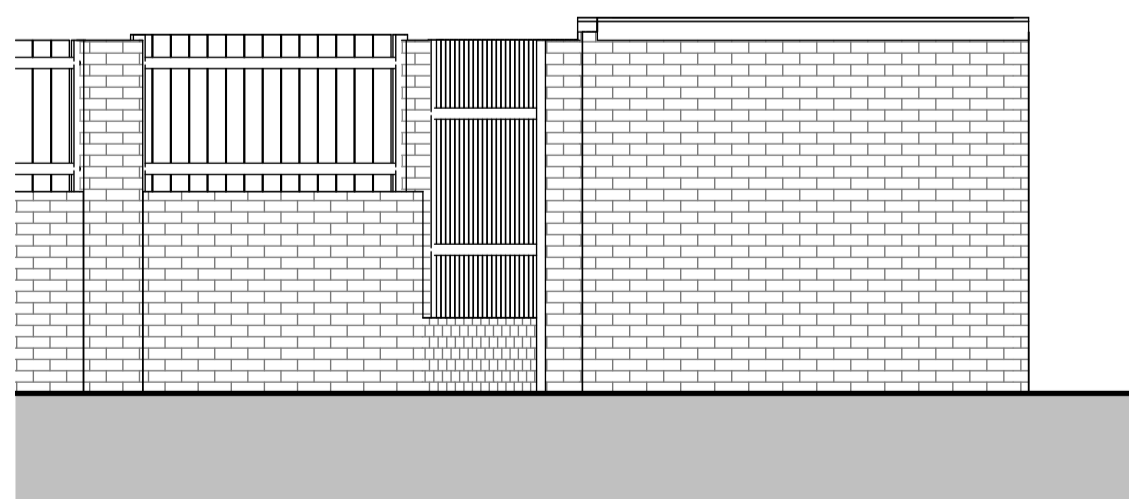

1 Existing West Elevation
1 : 50

2 Existing East Elevation
1 : 50

3 Existing South
1 : 50

4 Existing North
1 : 50

project 4 West View, Salthill Road, Fishbourne

client Aimee Bone

drawing Existing Elevations

date 09/12/23

scale 1 : 50 @A2

job 2352

dwg D-107 rev.

Rev.	Description	Date

crafted
architects RIBA

410 The Grange, Romsey Road, Michelmersh, Romsey, SO51 0AE 01794 400311 jules@craftedarchitects.co.uk
This drawing is copyright of Crafted Architects Ltd.