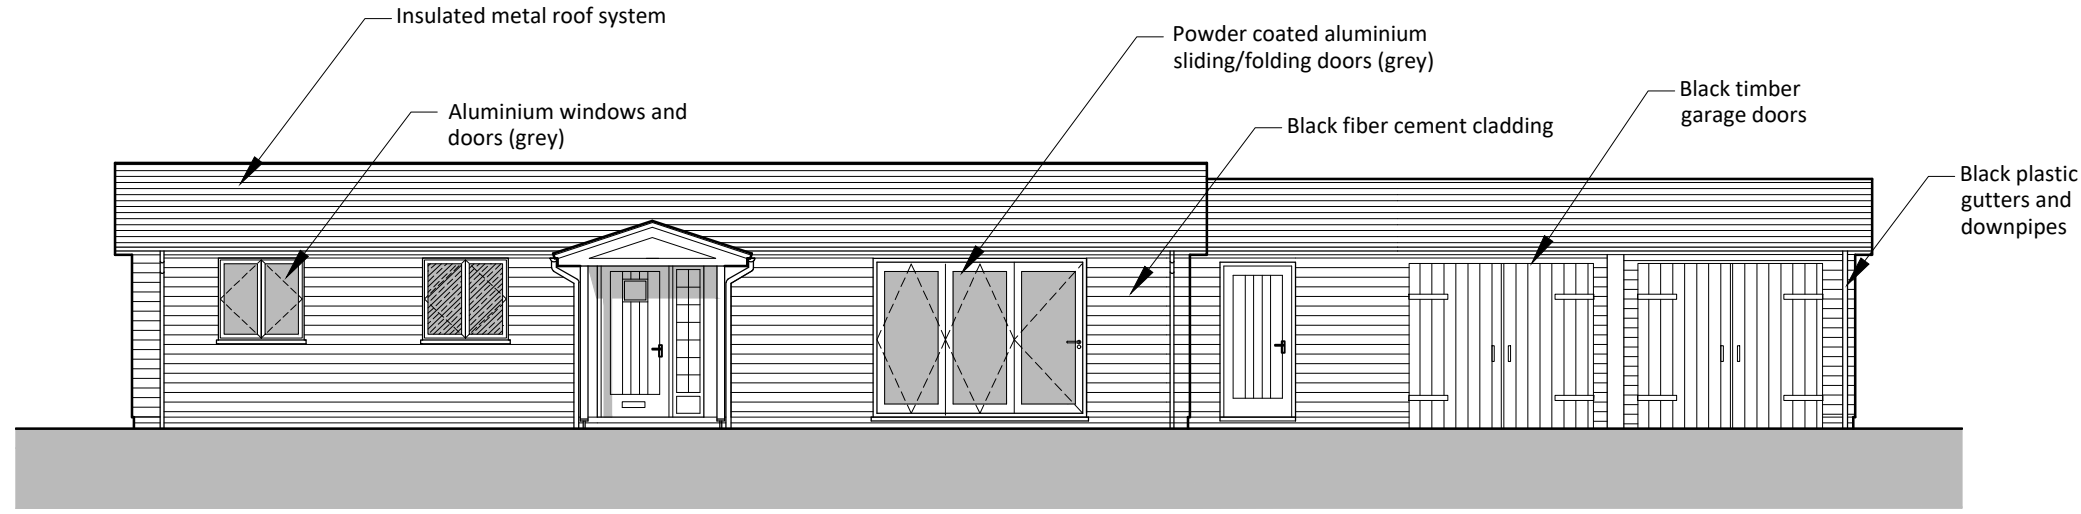

Proposed Front (East) Elevation
 1:100

Proposed Side (South) Elevation
 1:100

Proposed Rear (West) Elevation
 1:100

Proposed Side (North) Elevation
 1:100

2 The Parade, Ash Road, Hartley
 Longfield, Kent DA3 8BG