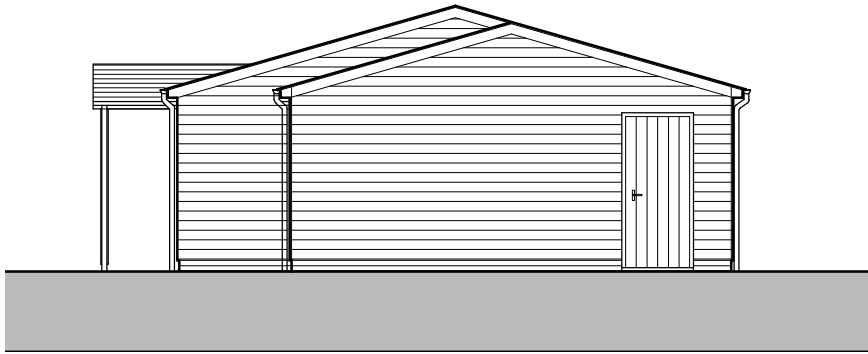

Note
 This drawing is protected by copyright and must not be copied or reproduced without the written consent of Graham Simpkin Planning. All dimensions and sizes to be checked on site. North points are indicative. ©

Proposed Front (East) Elevation
 1:100

Proposed Side (South) Elevation
 1:100

Proposed Rear (West) Elevation
 1:100

Proposed Side (North) Elevation
 1:100

2 The Parade, Ash Road, Hartley
 Longfield, Kent DA3 8BG