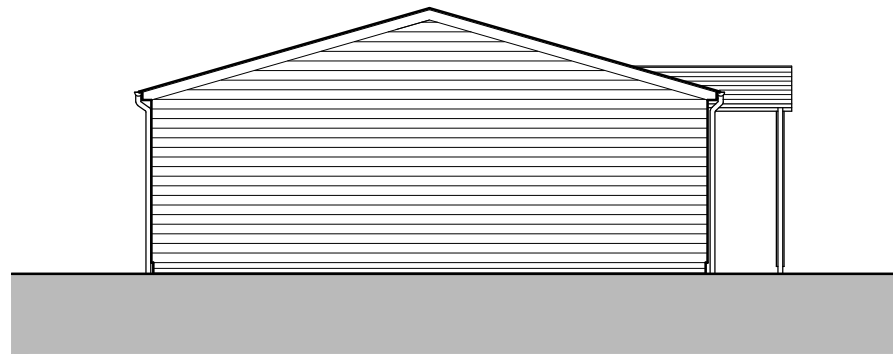

Note
 This drawing is protected by copyright and must not be copied or reproduced without the written consent of Graham Simpkin Planning. All dimensions and sizes to be checked on site. North points are indicative. ©

Proposed Front (East) Elevation
 1:100

Proposed Side (South) Elevation
 1:100

Proposed Rear (West) Elevation
 1:100

Proposed Side (North) Elevation
 1:100

2 The Parade, Ash Road, Hartley
 Longfield, Kent DA3 8BG