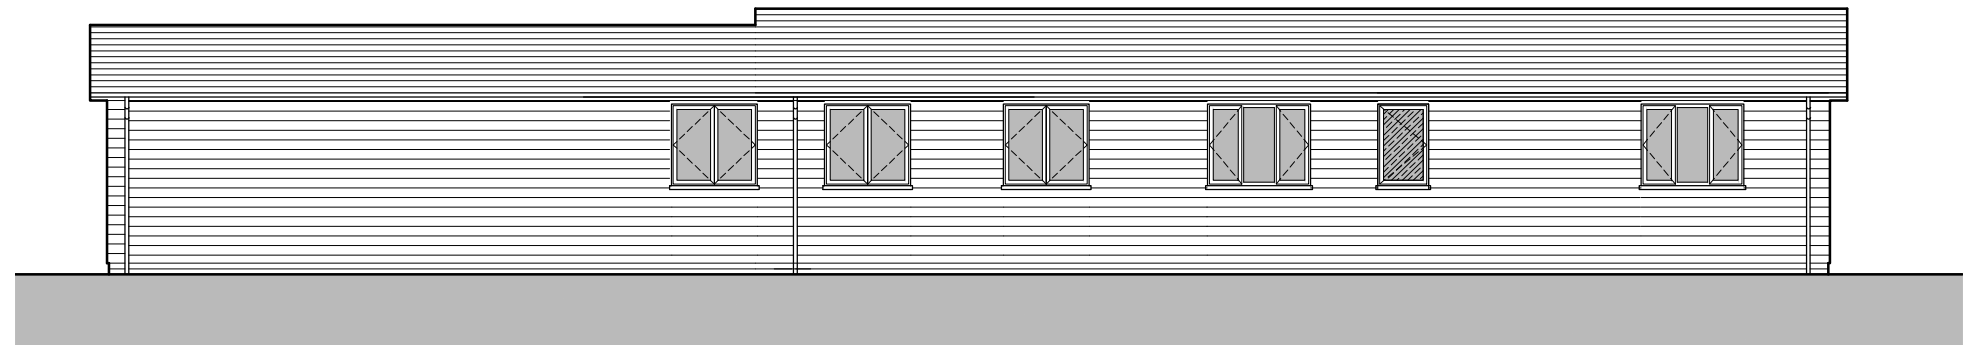

Proposed Front (East) Elevation
 1:100

Proposed Side (South) Elevation
 1:100

Proposed Rear (West) Elevation
 1:100

Proposed Side (North) Elevation
 1:100

2 The Parade, Ash Road, Hartley
 Longfield, Kent DA3 8BG