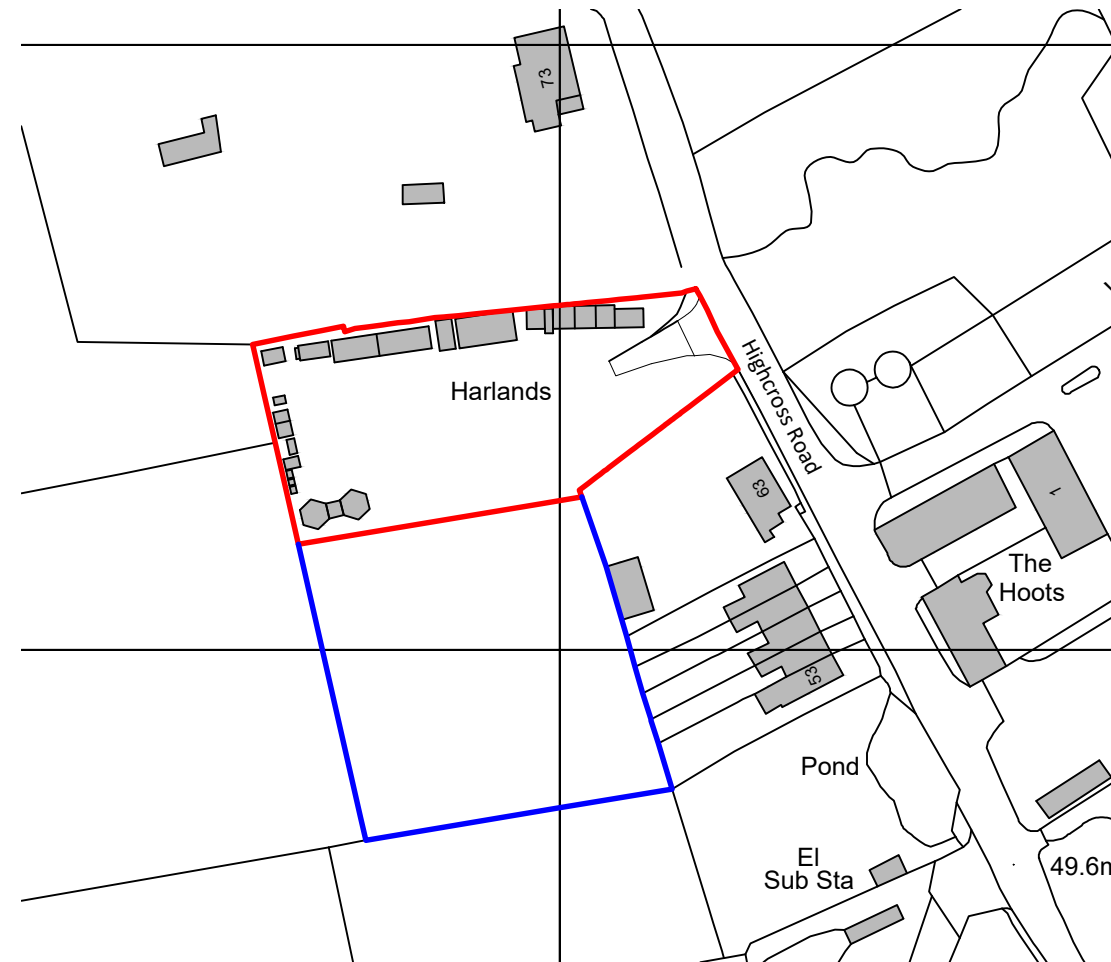

Note

This drawing is protected by copyright and must not be copied or reproduced without the written consent of Graham Simpkin Planning. All dimensions and sizes to be checked on site. North points are indicative. ©

2 The Parade, Ash Road, Hartley  
Longfield, Kent DA3 8BG

Tel: 01474 703705  
www.grahamsimpkinplanning.co.uk  
Email: webmail@grahamsimpkinplanning.co.uk

Project Title Harlands, Highcross Road, Southfleet DA13 9PH		Job No 3971
Drawing Title Site Location Plan	Drawing No 01	Revision
Date 29.09.2023	Drawn by MS	Checked by SC

Scale 1:1250 @ A3	Note
----------------------	------