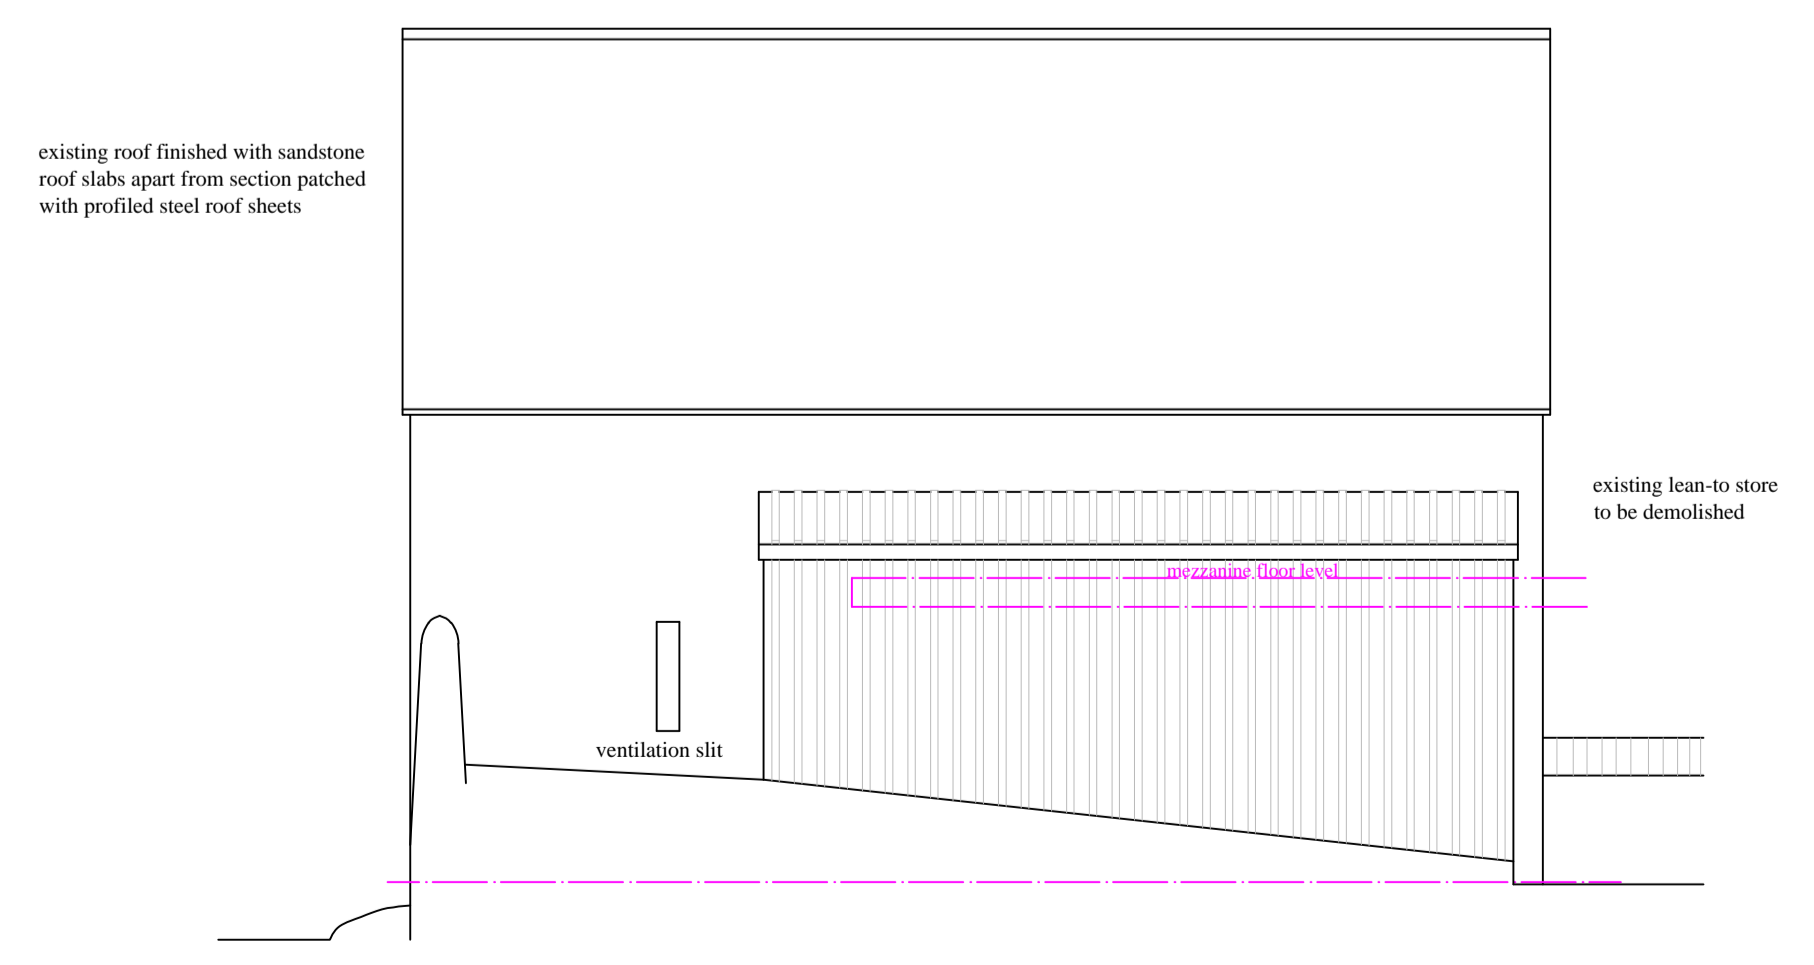

Existing Ground Floor Plan

Existing First Floor Plan

Existing South Elevation

Existing East Elevation

Existing West Elevation

Existing North Elevation

Existing Plans		At
The Hemel, Thistlewood Lane,		
Wolsingham,		
County Durham		
Scale - 1 : 50	Drawing No - 001	
	Revision -	