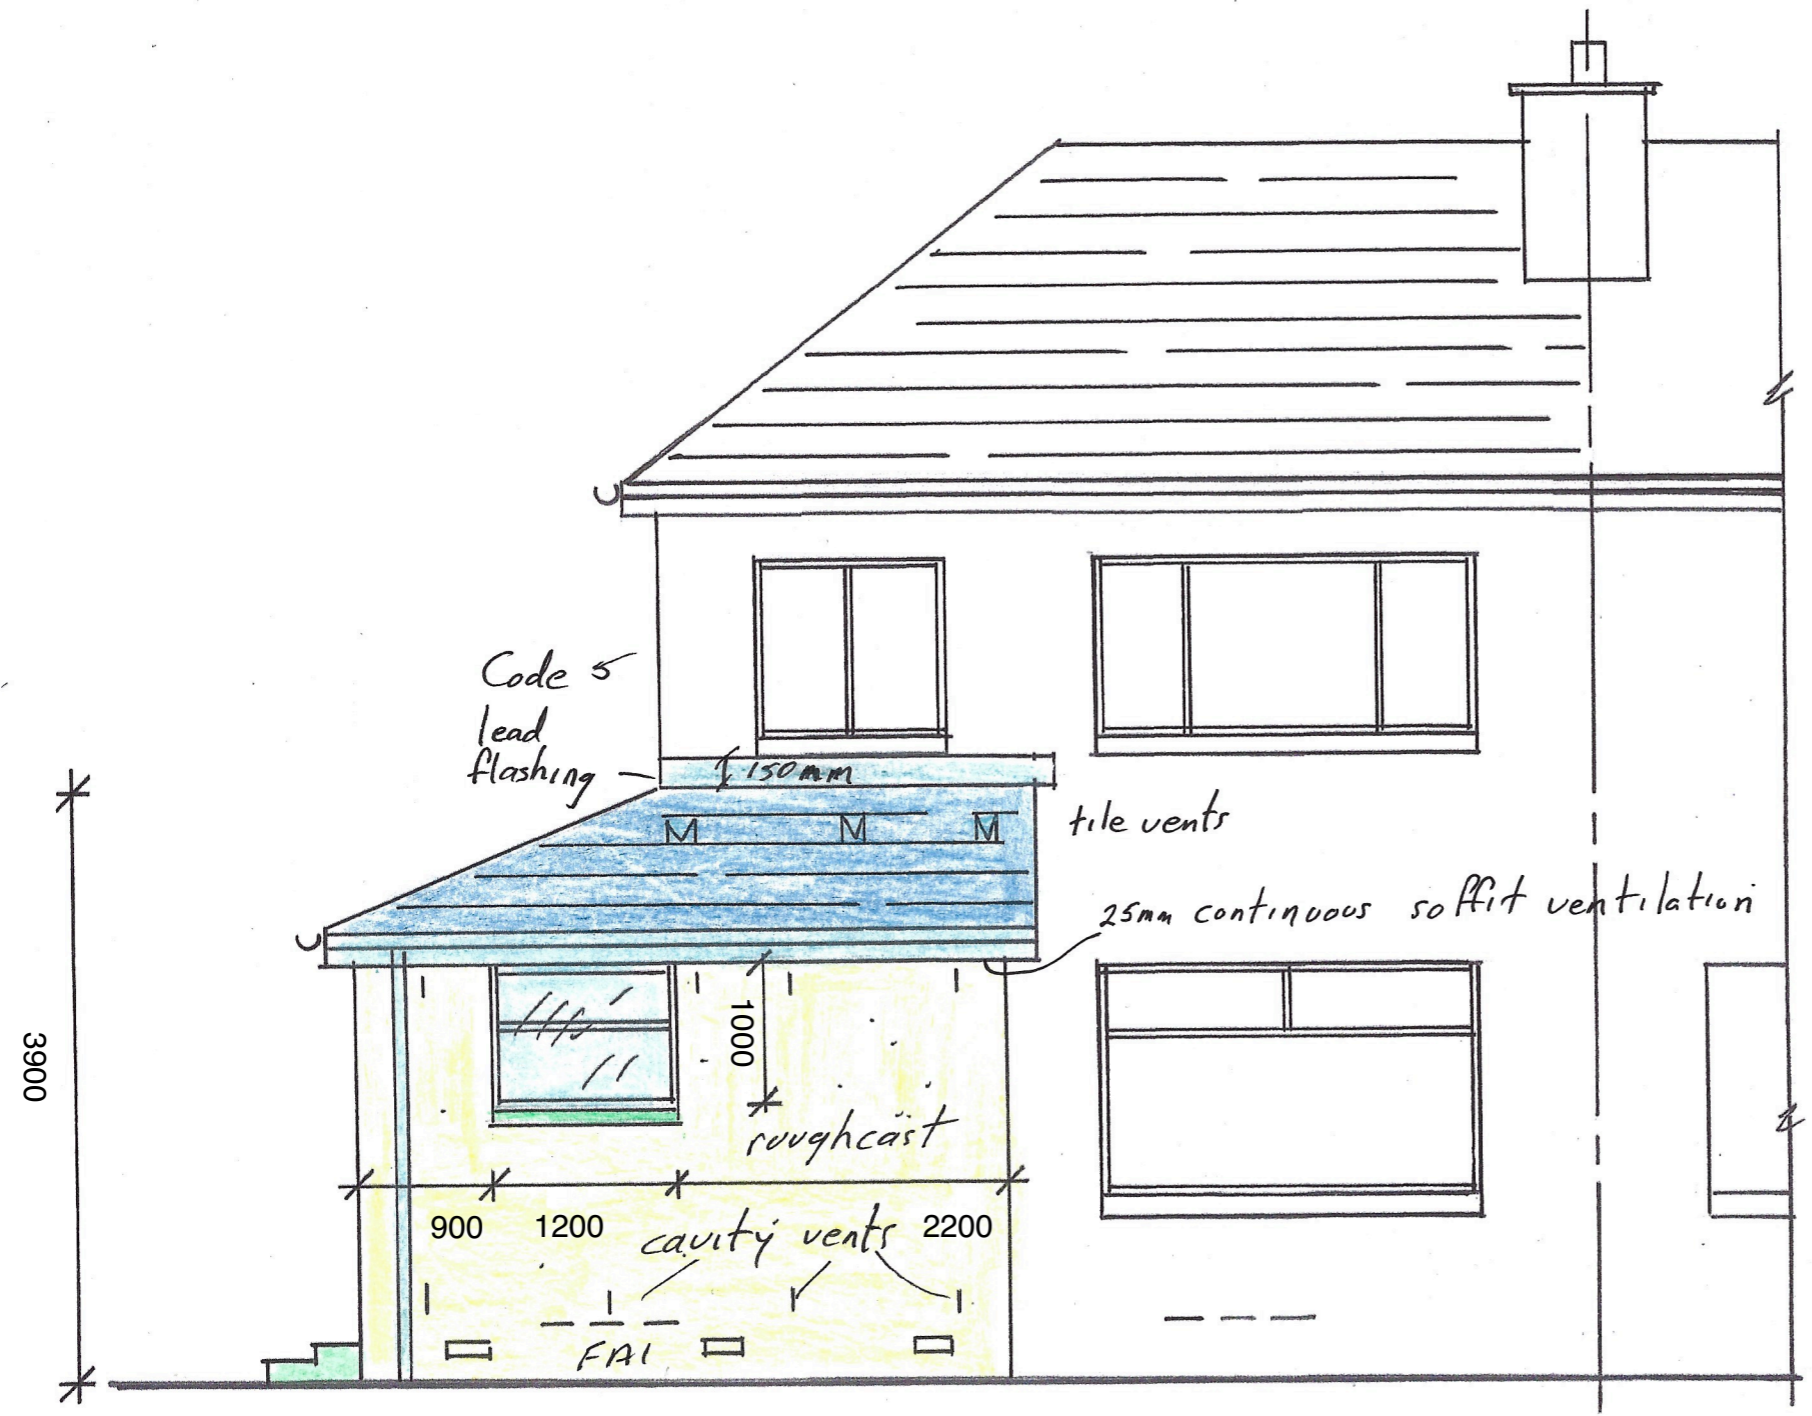

5 Dornford Road  
Mount Vernon  
Glasgow  
G32 9RX

Drawing 5

Scale 1 : 50

Front Elevation As Proposed