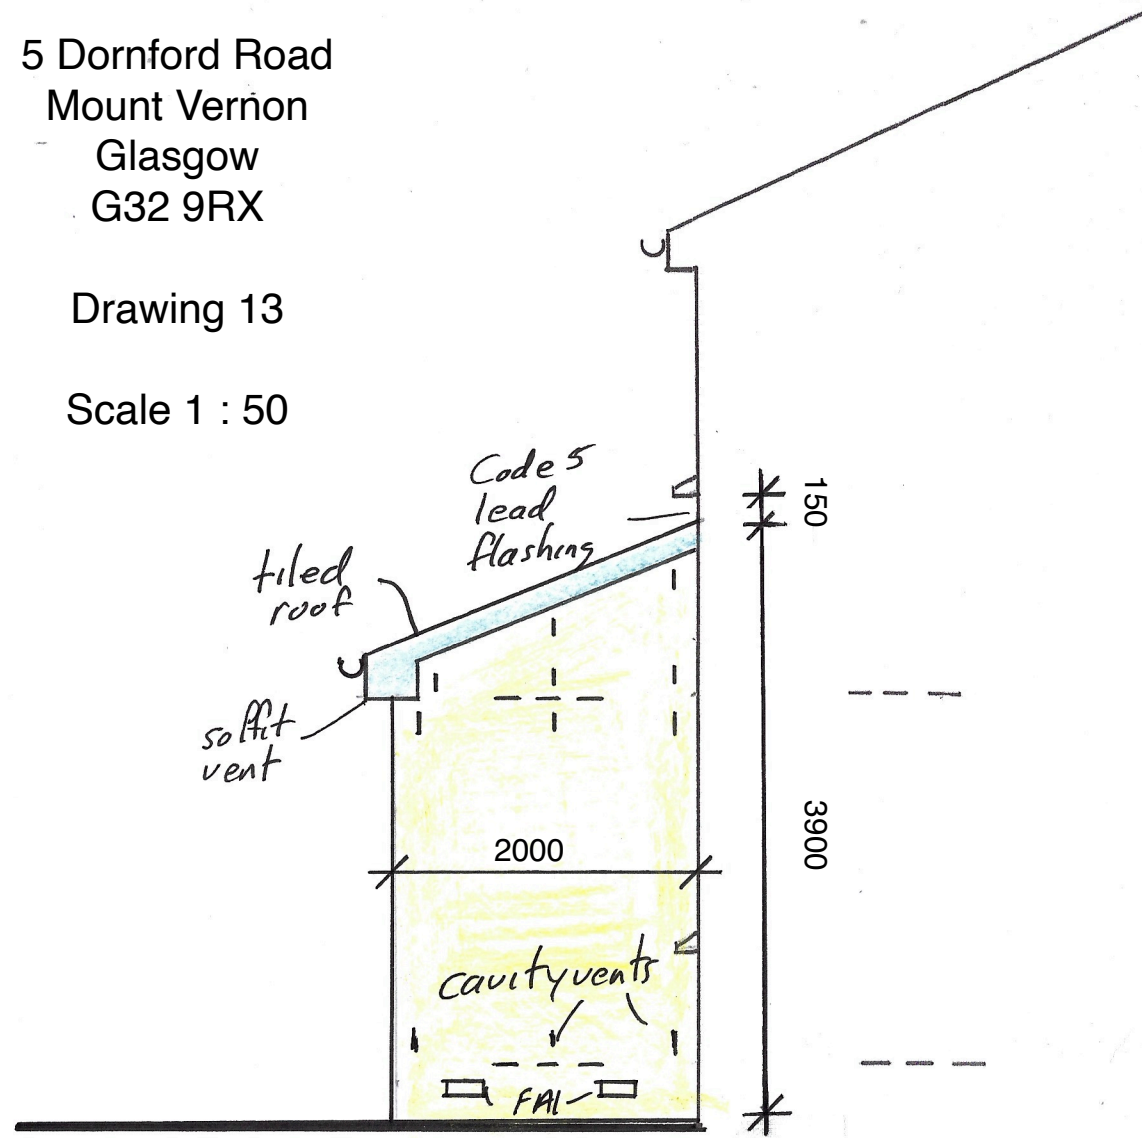

5 Dornford Road
Mount Vernon
Glasgow
G32 9RX

Drawing 13

Scale 1 : 50

Side Elevation As Proposed