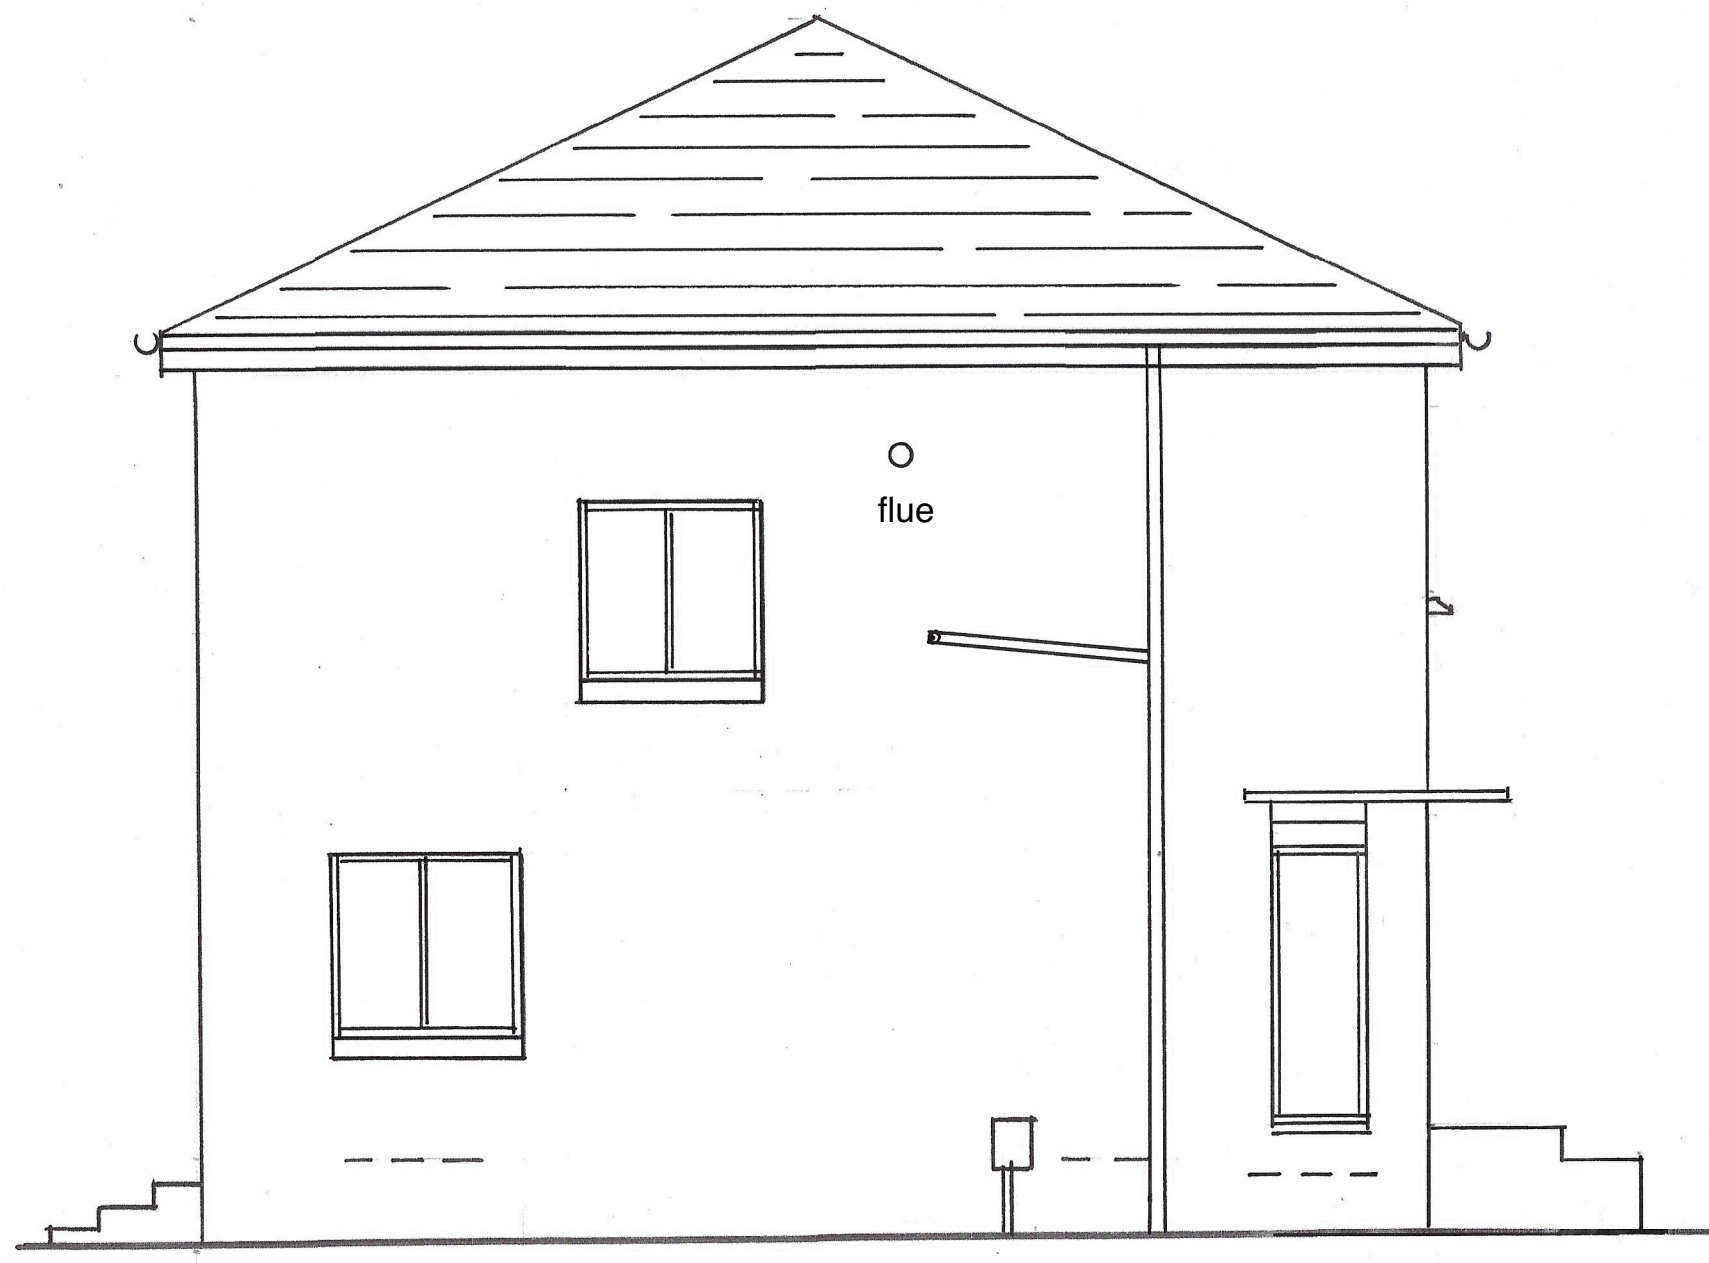

5 Dornford Road  
Mount vernon  
Glasgow  
G32 9RX

Drawing 8

Scale 1 : 50

○  
flue

Side Elevation As Existing