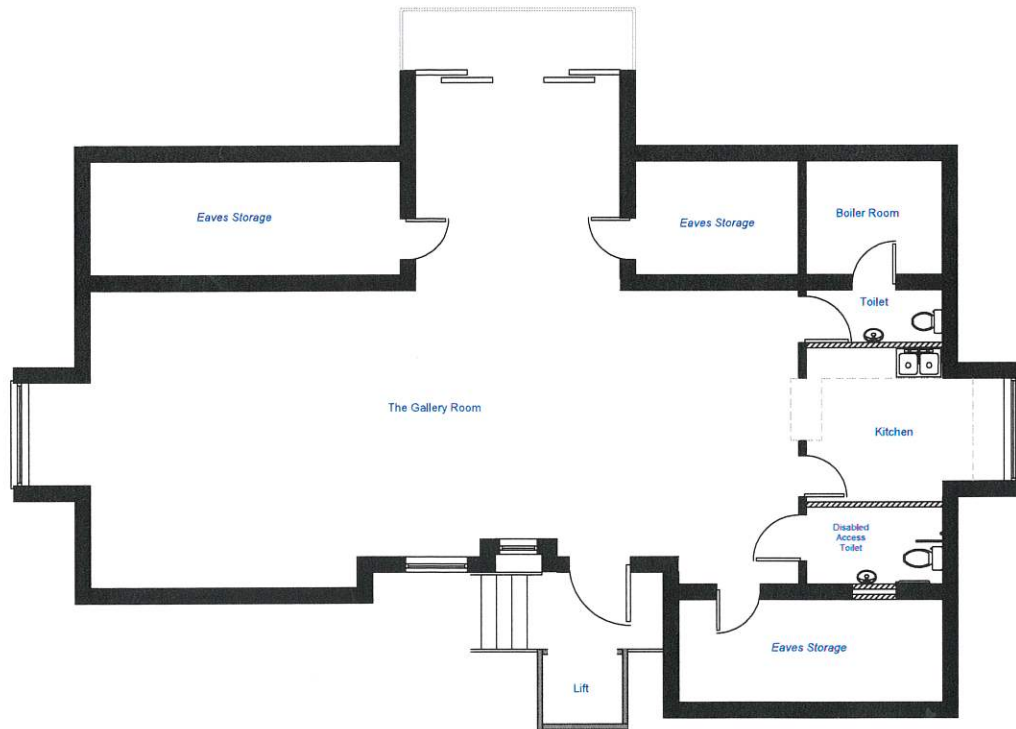

EXISTING GROUND FLOOR LAYOUT

EXISTING FIRST FLOOR LAYOUT

Yateley Town Council
 The Tythings
 Reading Road
 Yateley, GU46 7RP

Drawing : PROP 2
 Proposed Floor Plans

Scale 1:100 on A3

Agent: Yateley Drawing Service Ltd
 www.YateleyDrawingService.co.uk