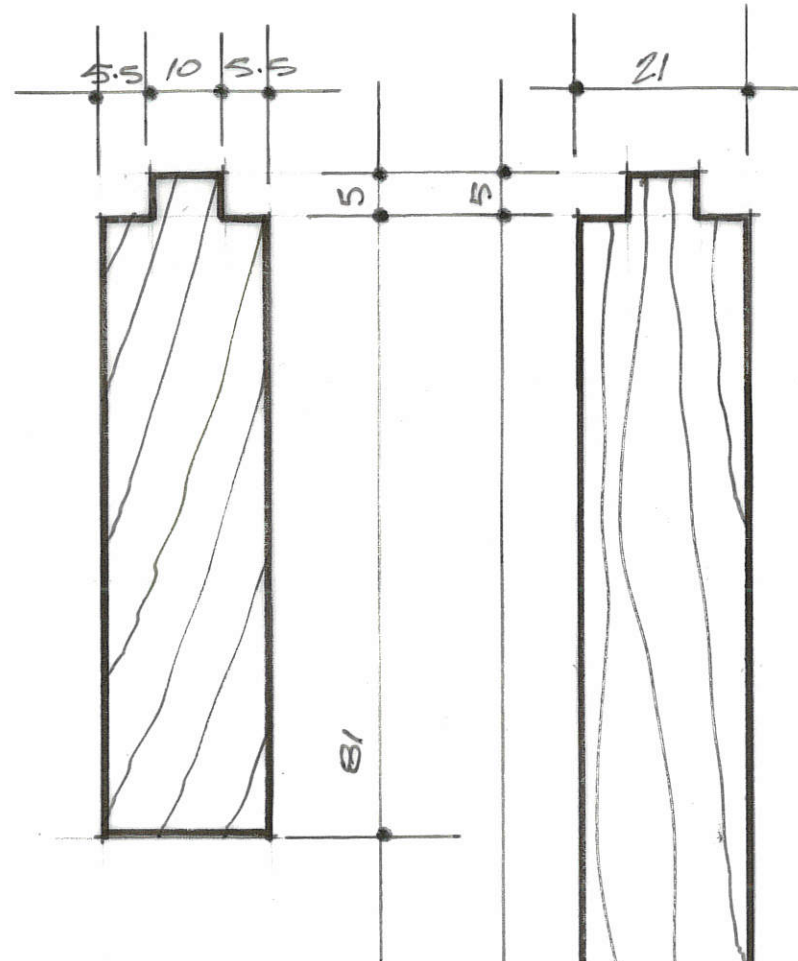

69 DEEP OGEE SKIRTING  
CAP PIECE FULL SIZE

81 SKIRTING  
BODY TO MAKE  
150 HIGH SKIRTING  
FULL SIZE

231 SKIRTING  
BODY TO MAKE  
300 HIGH SKIRTING  
FULL SIZE

231

COMBINED OGEE  
CAP + BODY TO MAKE  
150 SKIRTING. \* SKIRTINGS IN SOFTWOOD  
FULL SIZE \* NOT M.D.F.

M.A.C.

Architects

Job ID: 2019. 301

Client Name: BODIE

Job details: SPLIT  
SKIRTING 150 +  
300 HIGH