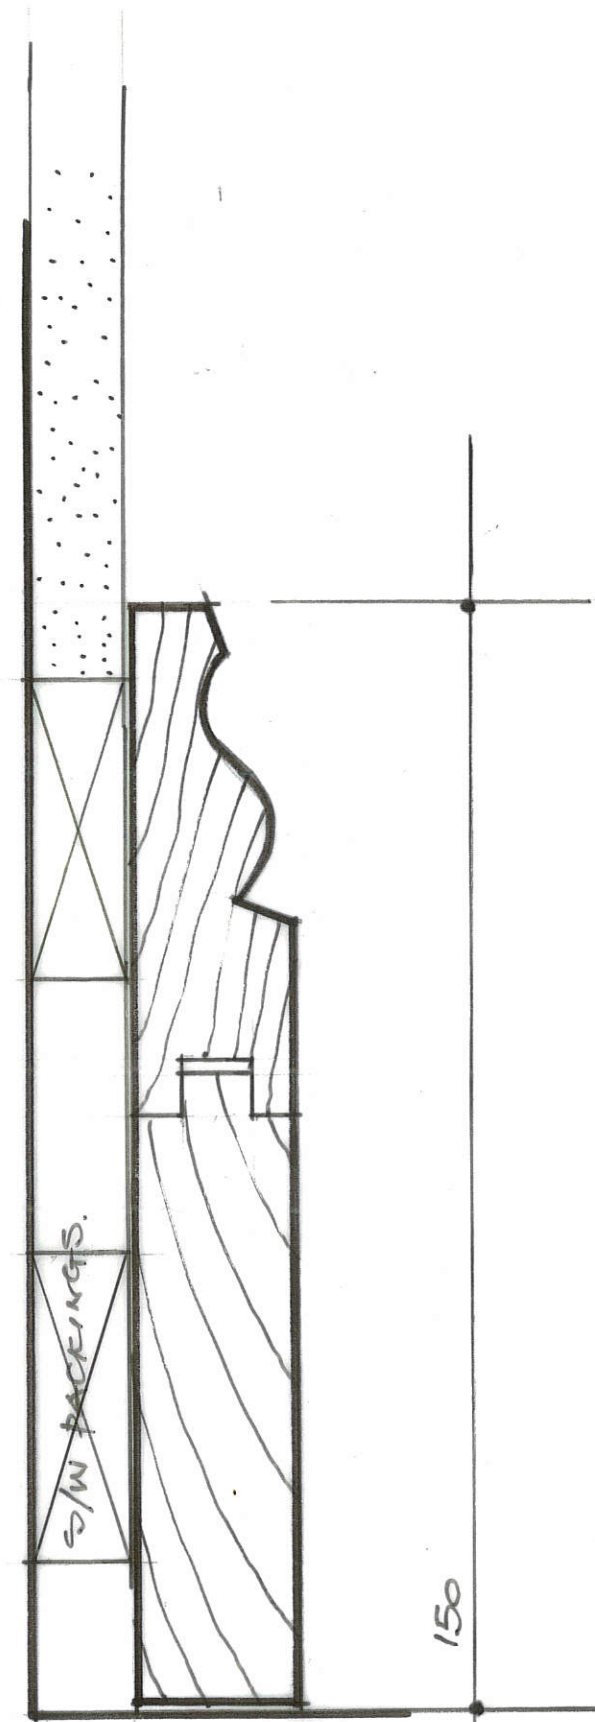

69 DEEP OGEE SKIRTING  
CAP PIECE FULL SIZE

81 SKIRTING  
BODY TO MAKE  
150 HIGH SKIRTING  
FULL SIZE

231 SKIRTING  
BODY TO MAKE  
300 HIGH SKIRTING  
FULL SIZE

231

COMBINED OGEE  
CAP + BODY TO MAKE  
150 SKIRTING. \* SKIRTINGS IN SOFTWOOD  
FULL SIZE \* NOT M.D.F.

M.A.C.

Architects

Job ID: 2019. 301

Client Name: BODIE

Job details: SPLIT  
SKIRTING 150 +  
300 HIGH