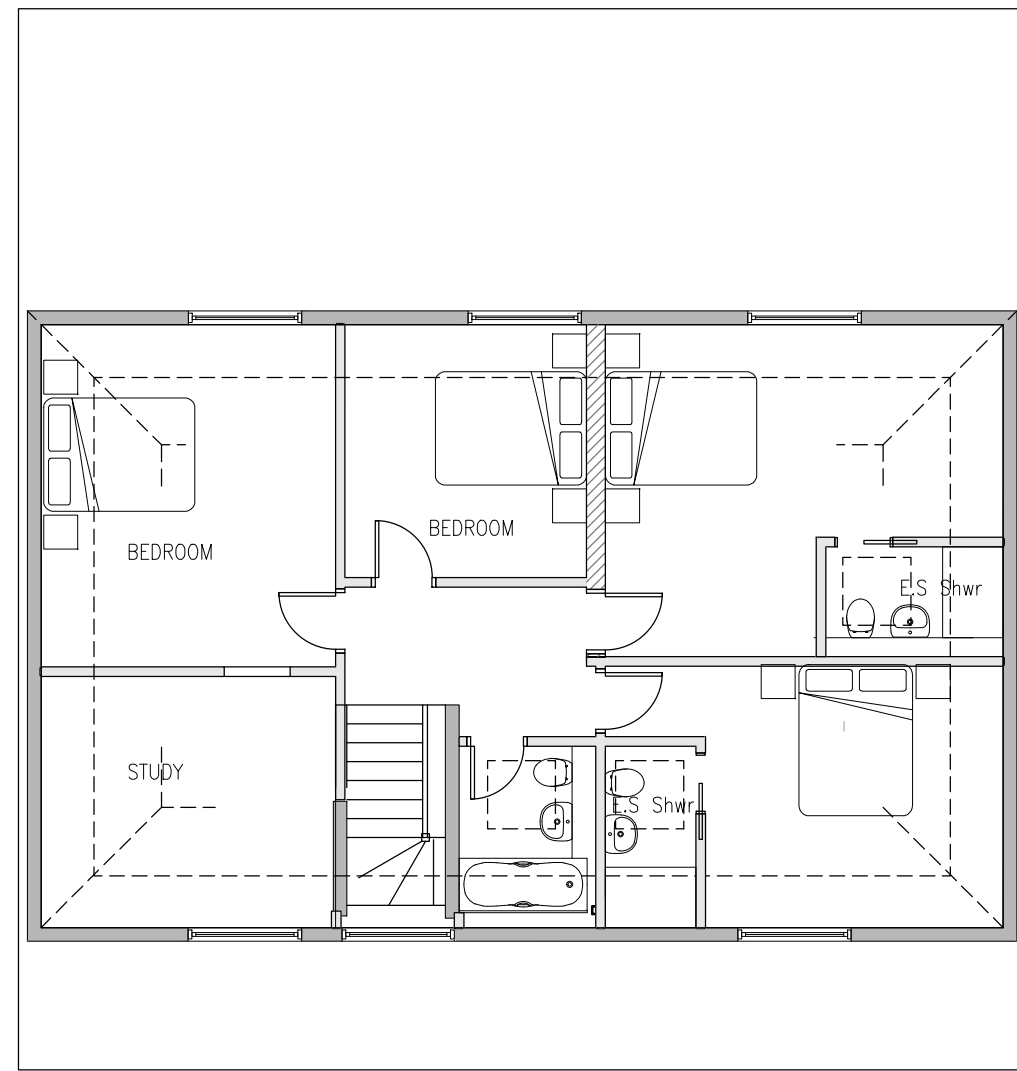

Existing  
GROUND FLOOR PLAN  
181 sq.m

Existing  
FIRST FLOOR PLAN  
109 sq.m

	<b>PROJECT</b> Mr B Hothi 18 Kingswood Creek Wraysbury TW19 5EN	<b>TITLE</b> Existing Floor Plans	<b>SCALE</b> 1:100
			<b>DATE</b> 04.11.23
			<b>DRAWING No.</b> 1721-900