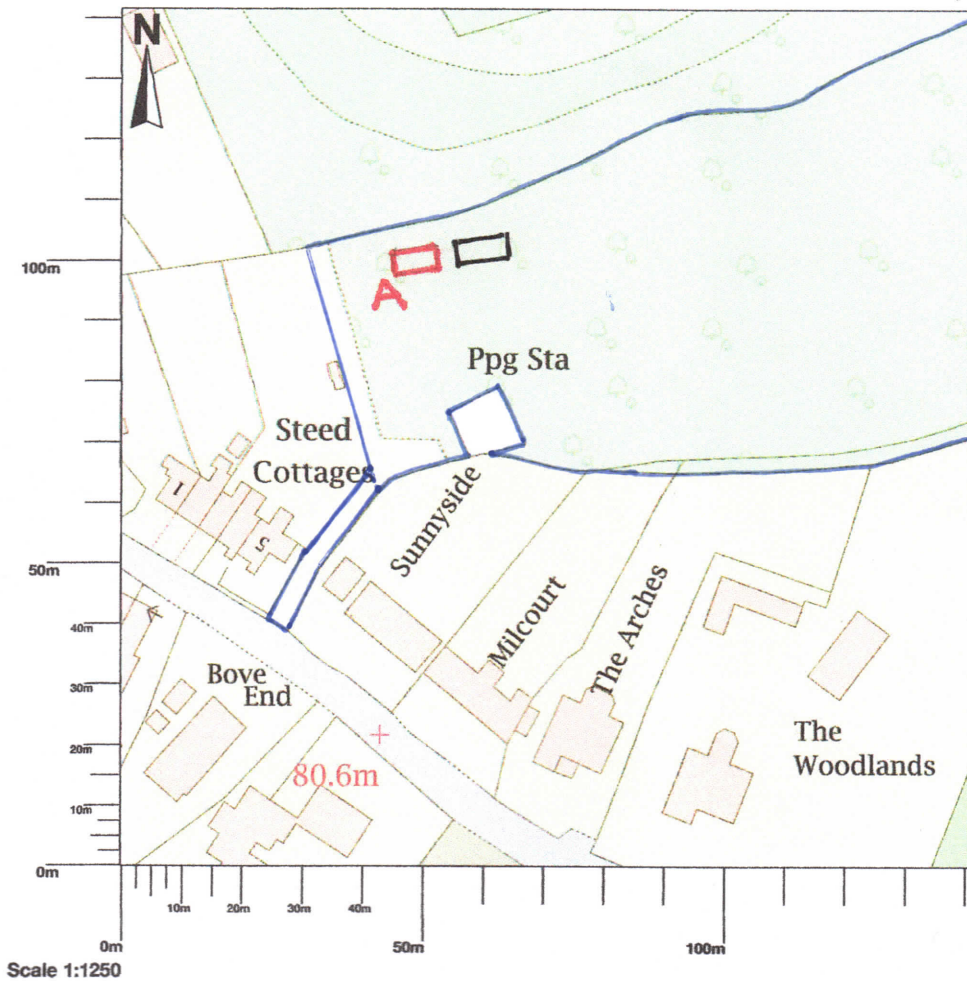

**Sunnyside Lodge, Steed's Hop Garden, r/o Steed Cottages,
Howfield Lane, Chartham Hatch, Canterbury CT4 7LZ**

b6p/23/0210/D