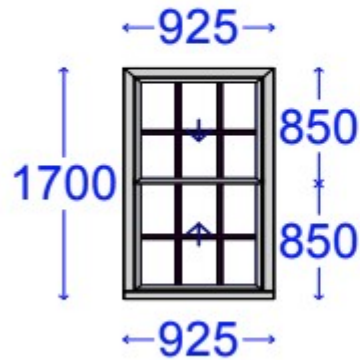

<b>1</b>	Vertical Slider	
Qty (6) O/A Sizes 925mm x 1700mm (V/S)		<b>Specification</b>

Colour	White
Frame (Head)	VS 66mm Outer Frame
Frame (Cill)	149mm VS Stub Cill
Frame (Left jamb)	VS 66mm Outer Frame
Frame (Right jamb)	VS 66mm Outer Frame
Sash	42mm Slim Sash VS
Sash #2 (Head)	52mm Inter Sash VS
Sash #2 (Cill)	52mm Inter Sash VS
Sash #2 (Left jamb)	52mm Inter Sash VS
Sash #2 (Right jamb)	52mm Inter Sash VS
Drainage	Concealed
Bead type	Sculptured (VS)
Reinforcing rule	Normal Rules