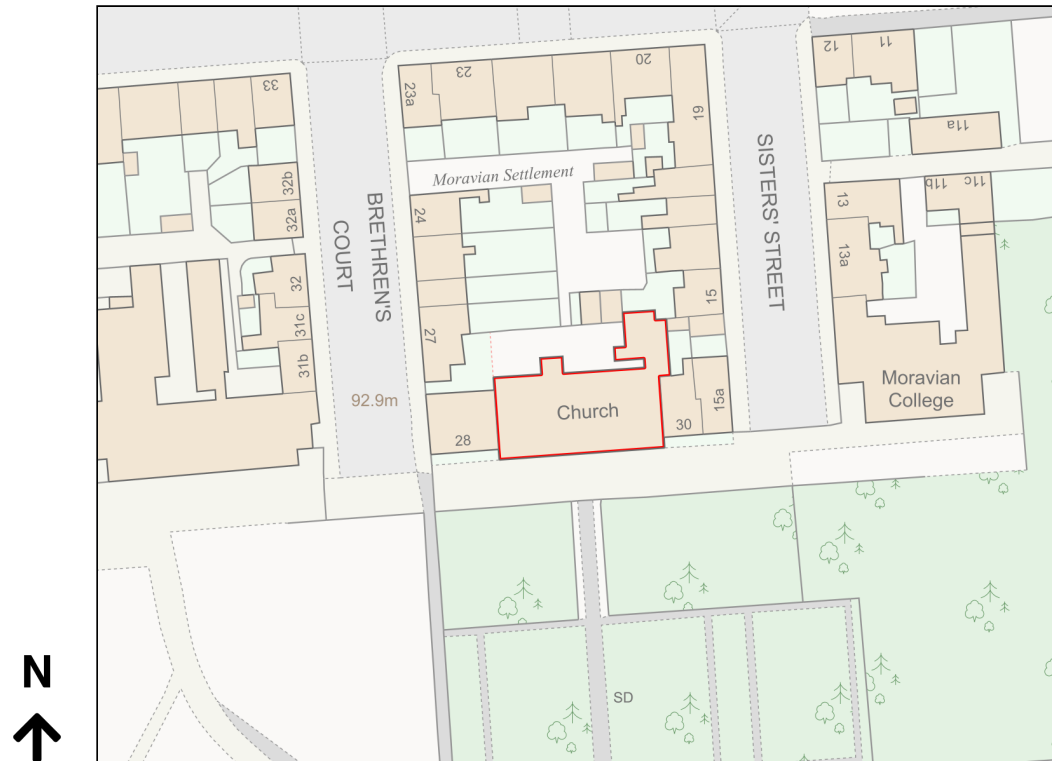

Location Plan

Site Address: Moravian Church, Fairfield Square, Droylsden, M43 6AE

Date Produced: 10-Nov-2023

Scale: 1:1250 @A4

Planning Portal Reference: PP-12595031v1