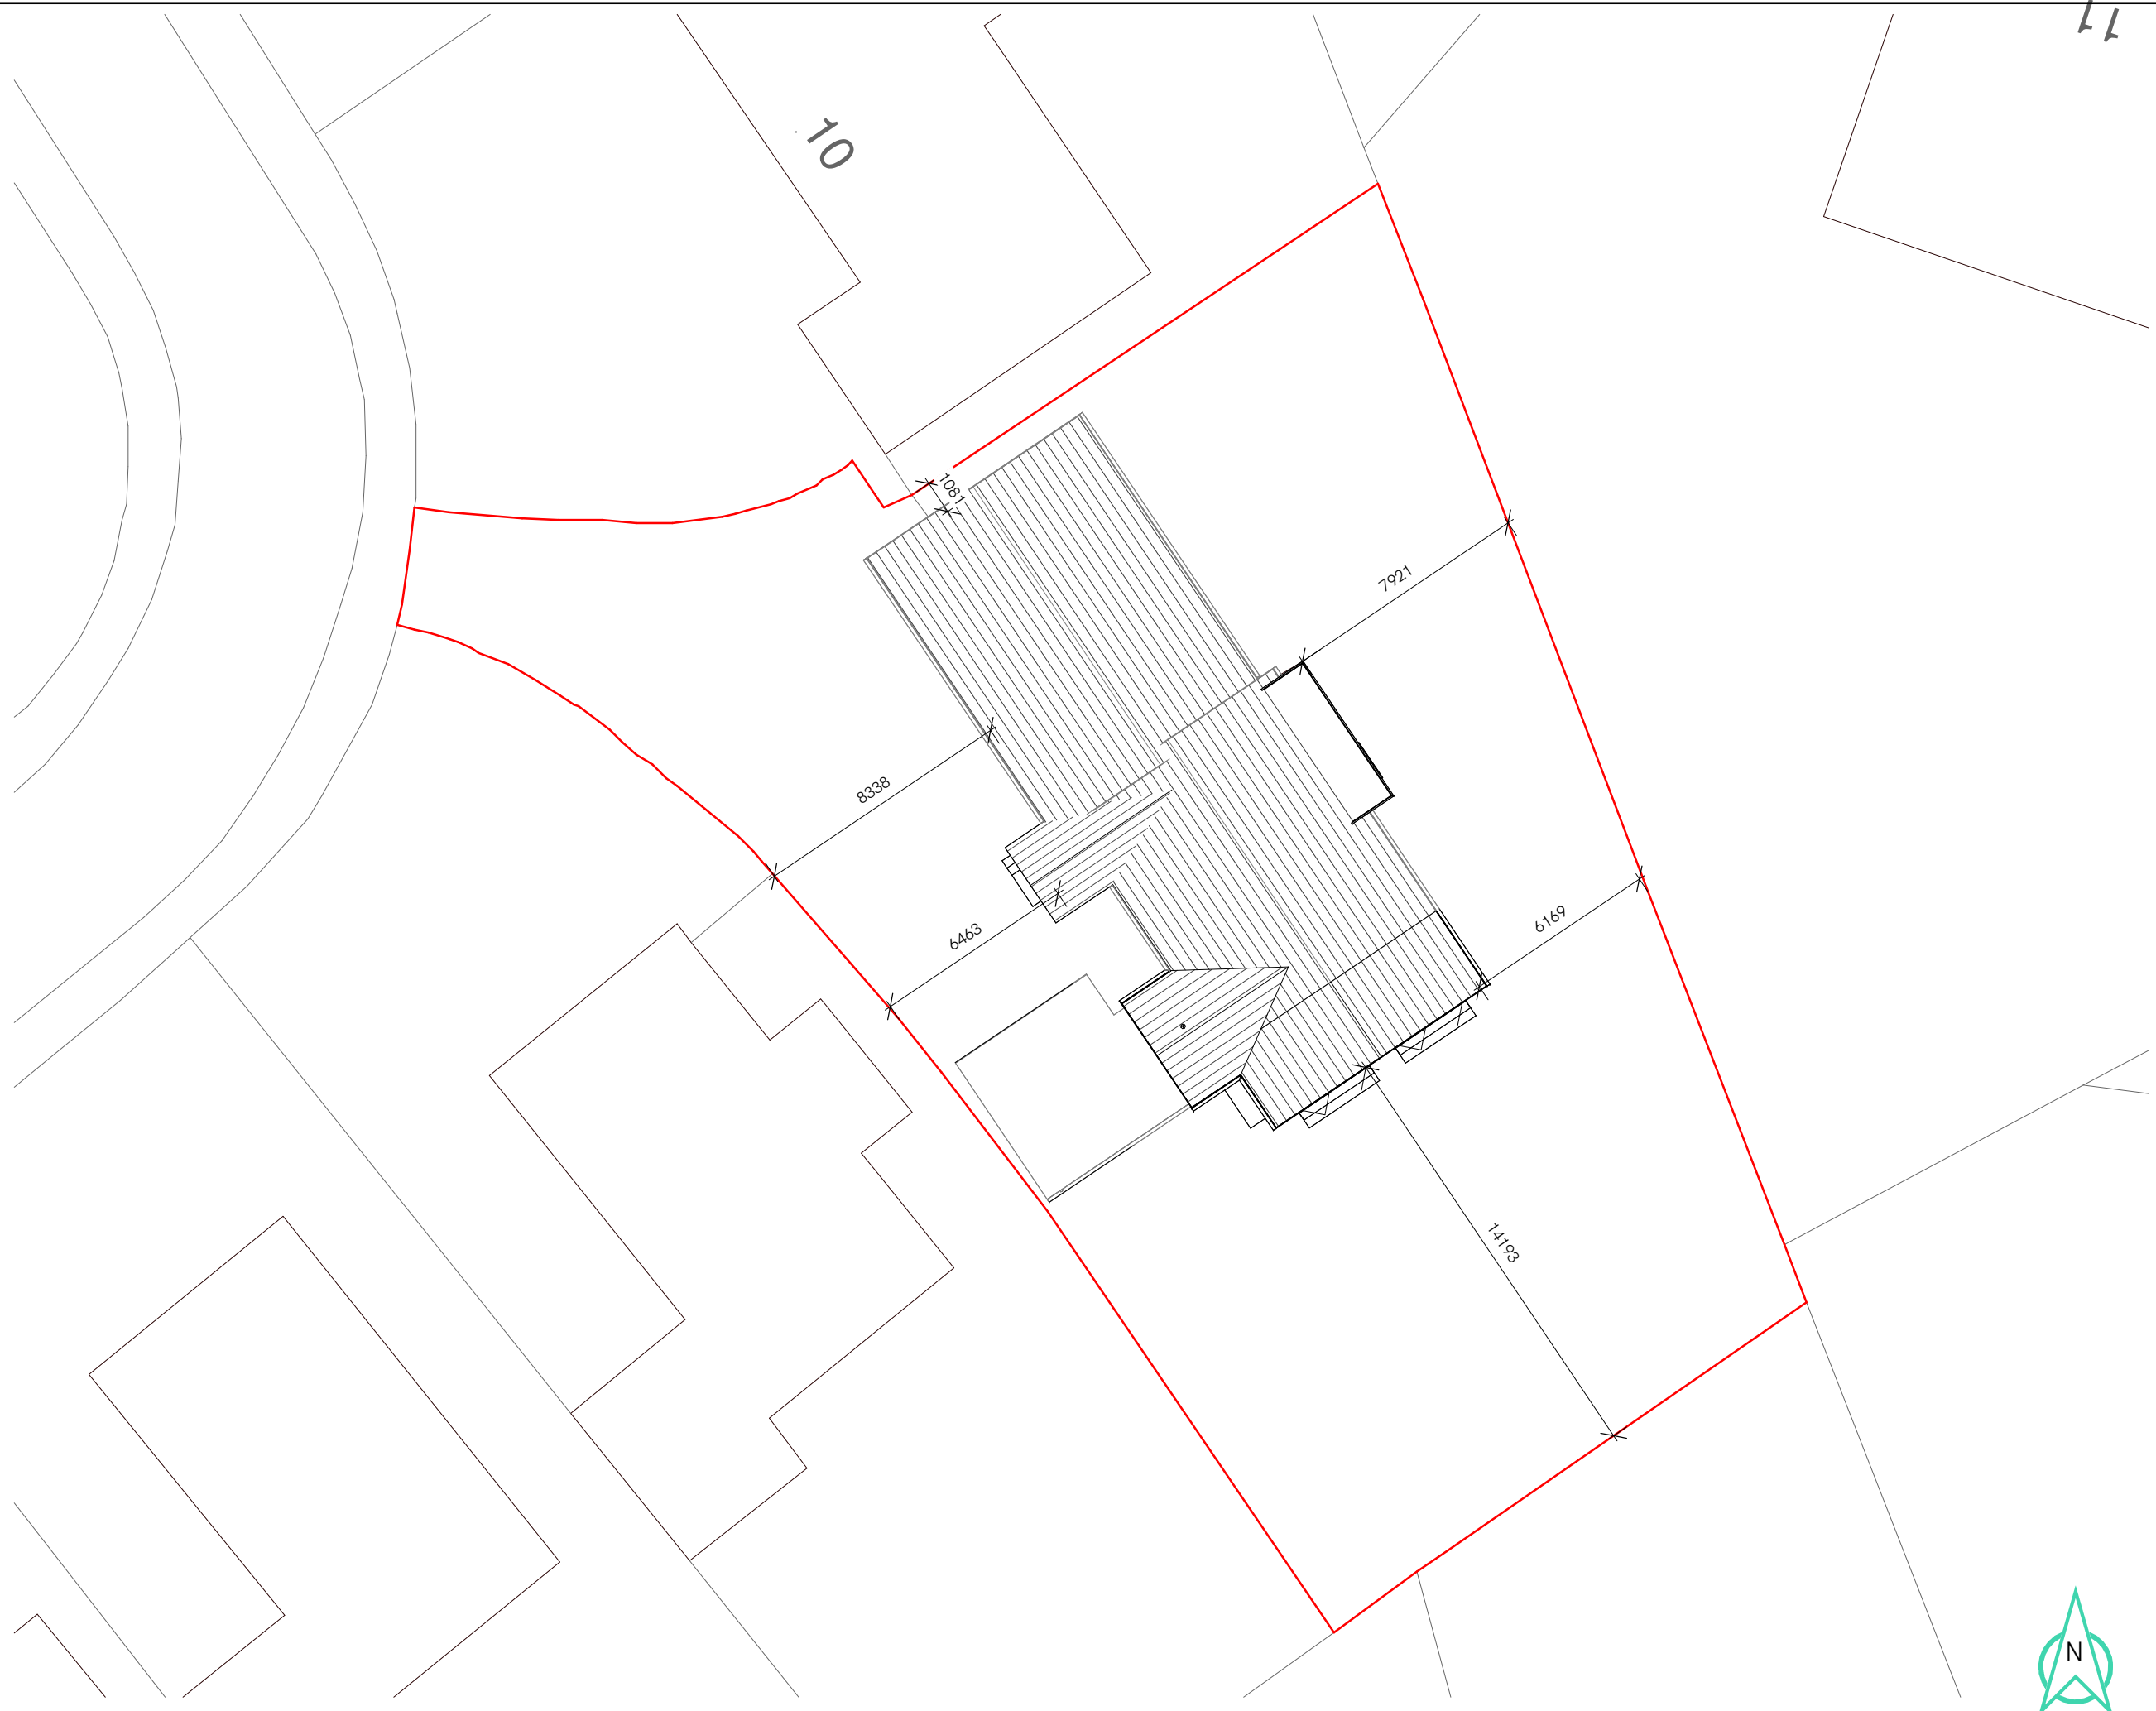

NOTE:
Do not scale from this drawing.
This drawing is copyright of Ergo Projects Ltd.
All dimensions to be checked prior to any work commencing.
Any discrepancies to be reported to Ergo Projects immediately.

Site - Proposed
1 : 200

0191 229 0231
info@ergoprojects.co.uk
Azure Business Centre, High Street,
Newburn, Newcastle upon Tyne, NE15 8LN
www.ergoprojects.co.uk

Project
8 Lansdown Road

Title
Proposed Site Plan

DRAWING PURPOSE:	DATE:	DB:	AB:
Planning	11.2023	CF	AR

SCALE:	SHEET SIZE:	REVISION :
1 : 200	A3	

PROJECT NO:	DRAWING NO:
928	PL-03