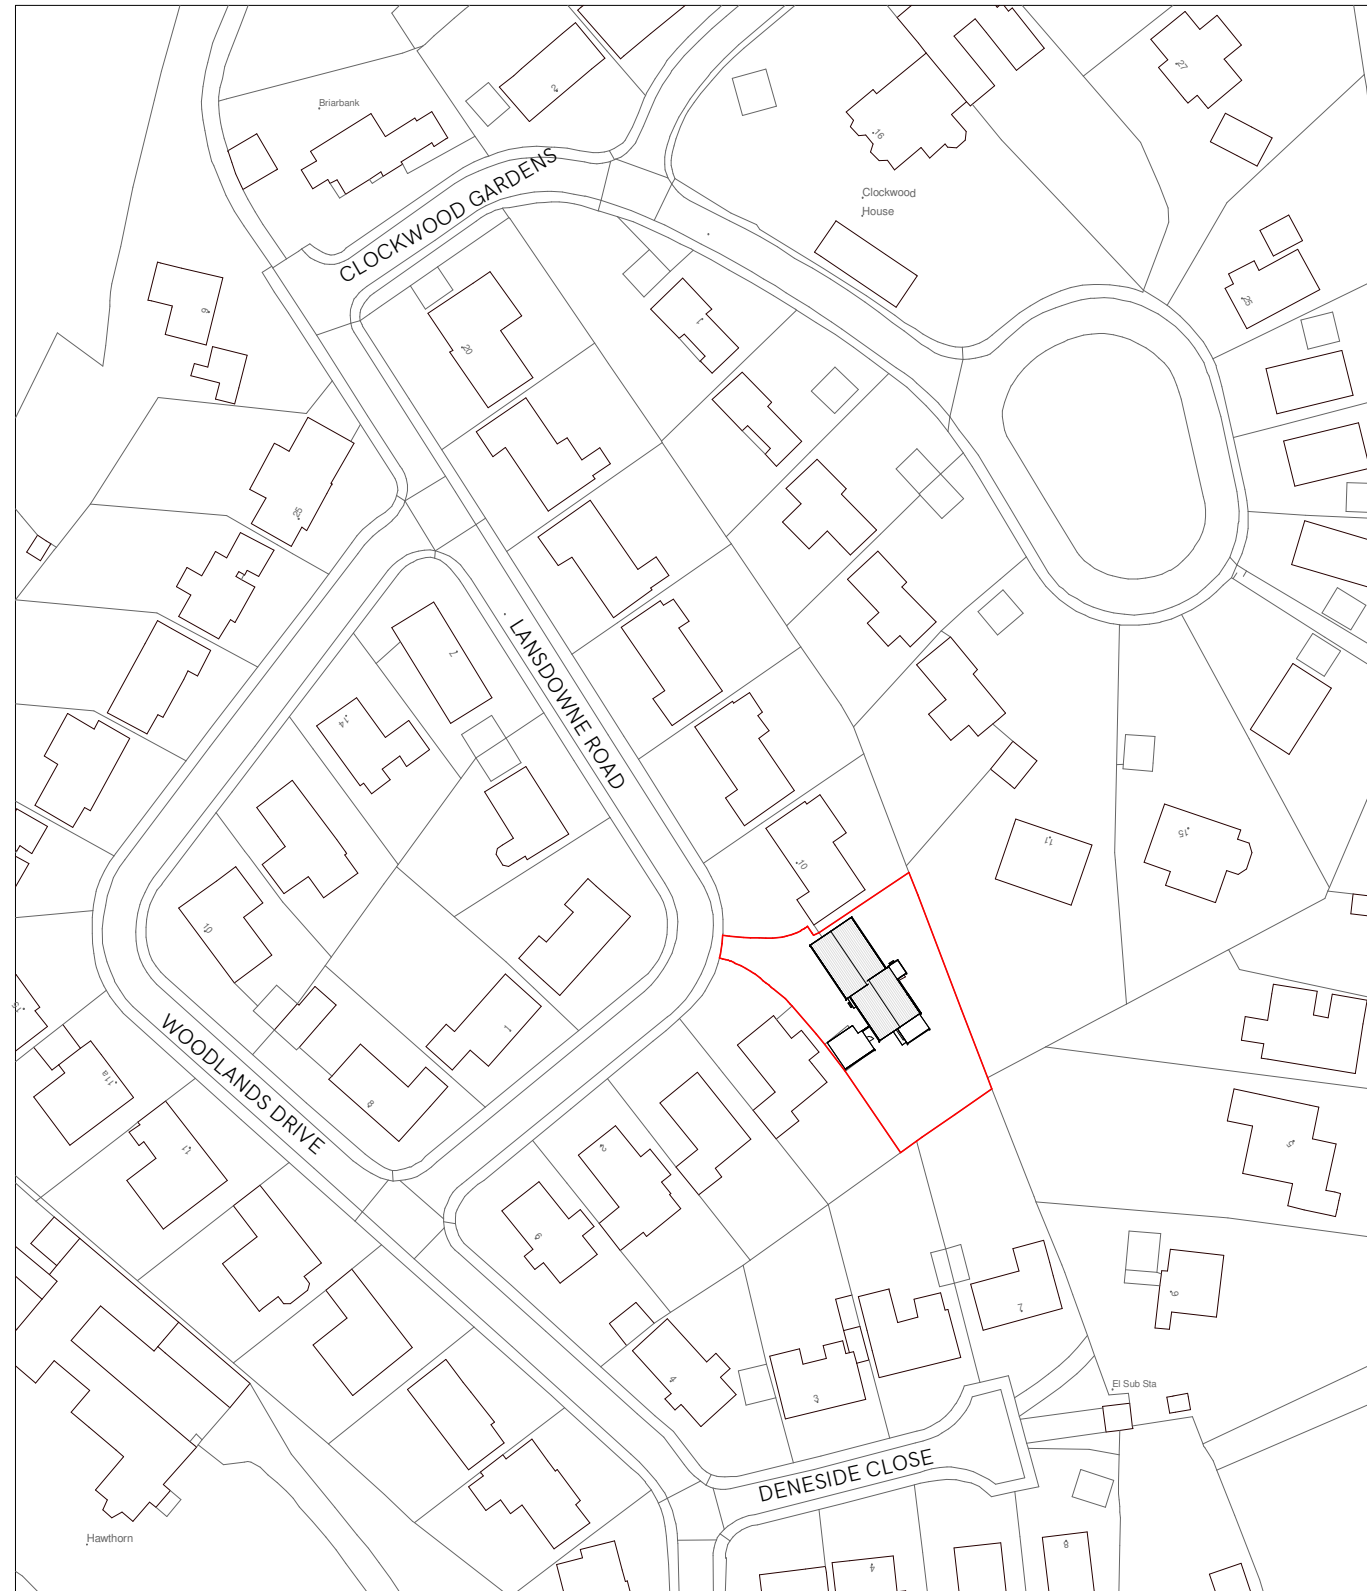

NOTE:
Do not scale from this drawing.
This drawing is copyright of Ergo Projects Ltd.
All dimensions to be checked prior to any work commencing.
Any discrepancies to be reported to Ergo Projects immediately.

ergo

0191 229 0231
info@ergoprojects.co.uk
Azure Business Centre, High Street,
Newburn, Newcastle upon Tyne, NE15 8LN
www.ergoprojects.co.uk

Project

8 Lansdown Road

Title

Location Plan

DRAWING PURPOSE:	DATE:	DB:	AB:
Planning	11.2023	CF	AR

SCALE:	SHEET SIZE:	REVISION:

1 : 1250

A3

PROJECT NO:

DRAWING NO:

928

PL-01

Location
1 : 1250