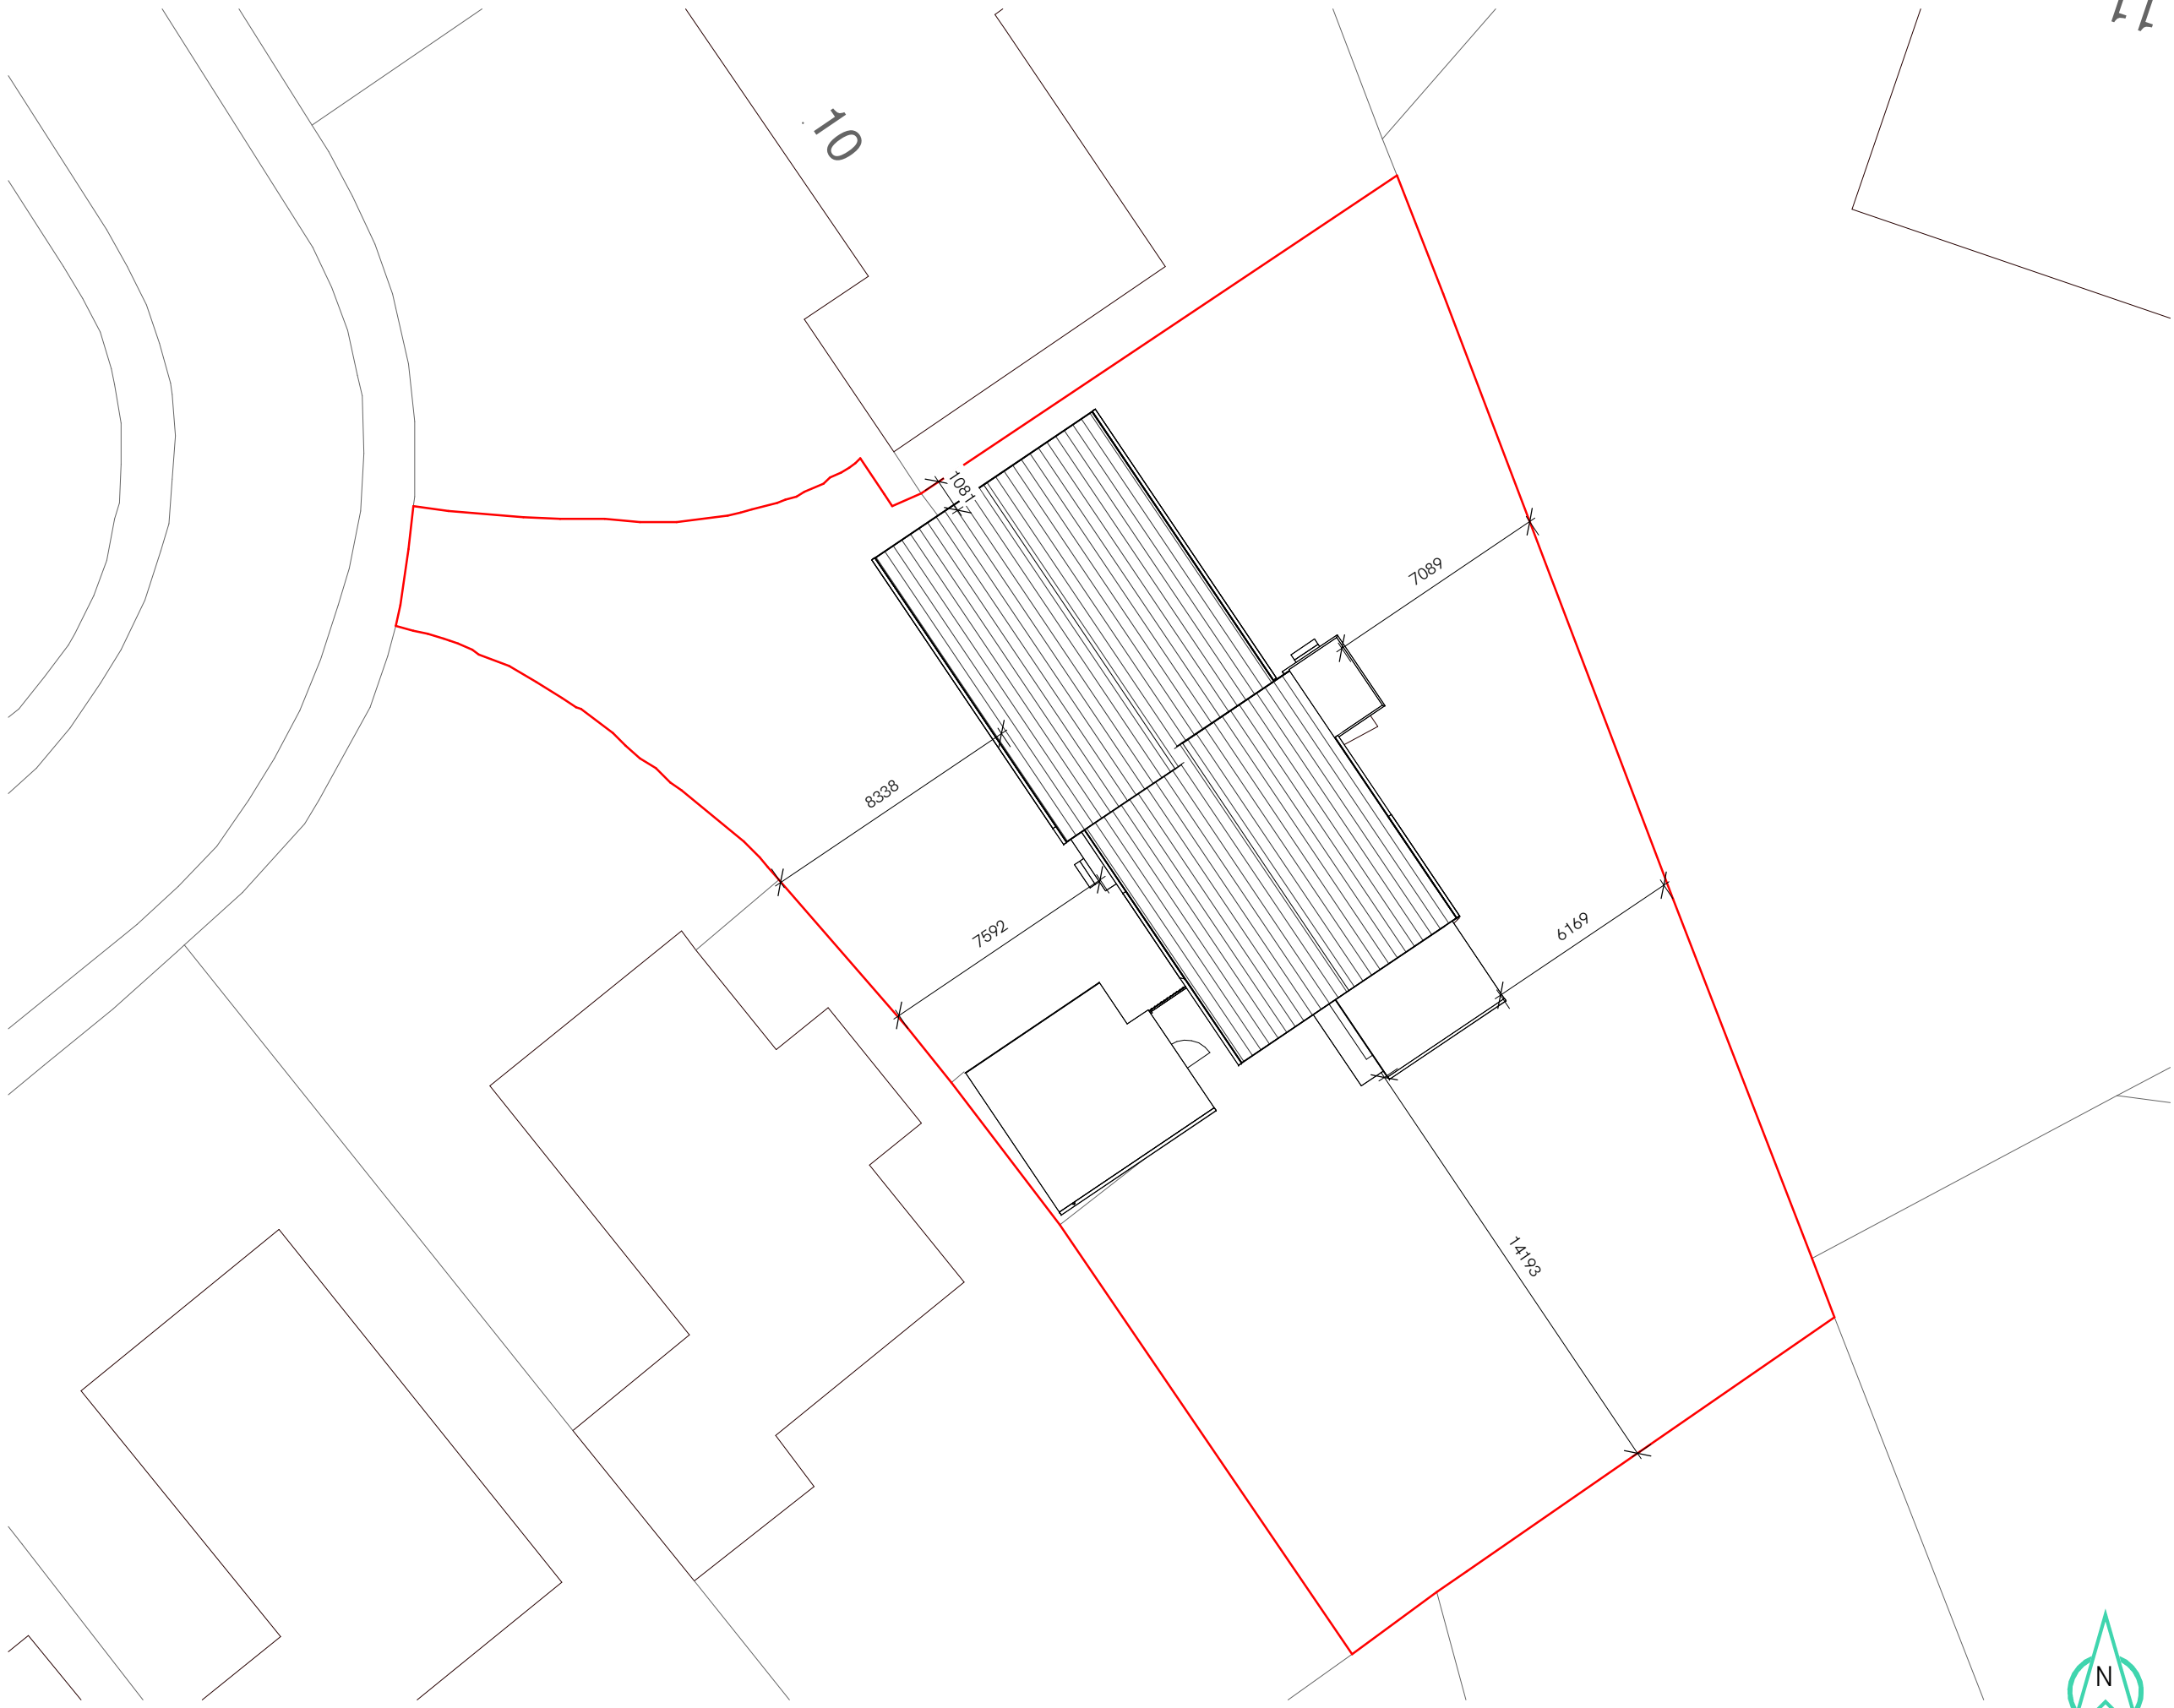

NOTE:
Do not scale from this drawing.
This drawing is copyright of Ergo Projects Ltd.
All dimensions to be checked prior to any work commencing.
Any discrepancies to be reported to Ergo Projects immediately.

SCALE:	SHEET SIZE:	REVISION:
1 : 200	A3	

PROJECT NO:	DRAWING NO:
928	PL-02

Site
1 : 200