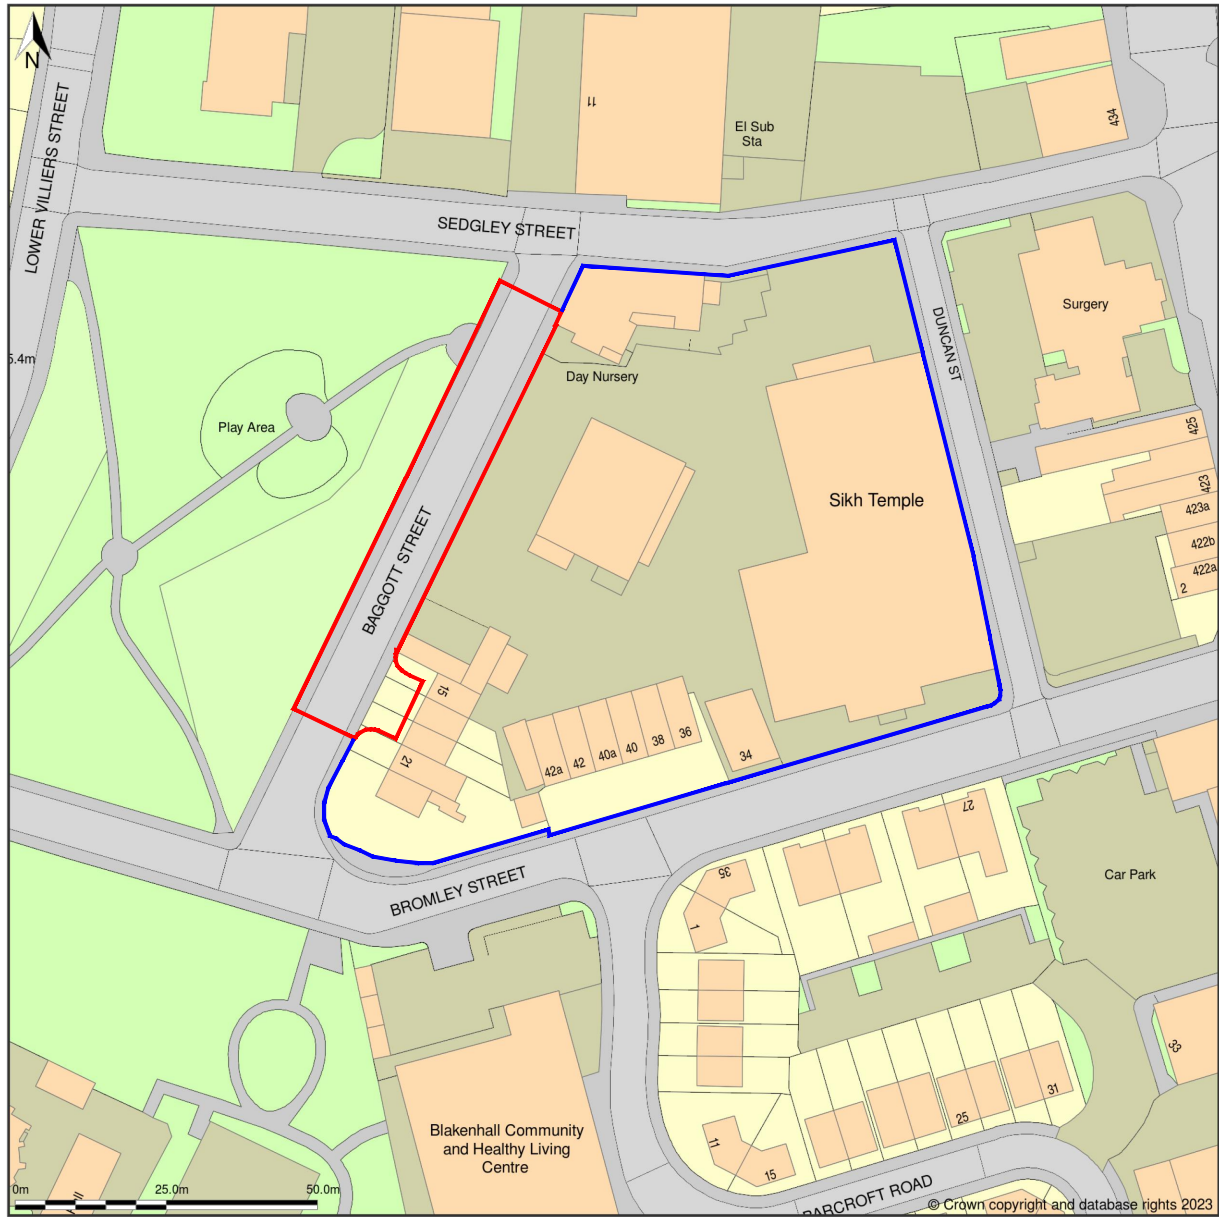

Guru Nanak Sikh Temple, Sedgley Street, Wolverhampton, WV2 3AJ

Location Plan shows area bounded by: 391339.45, 297152.73 391539.45, 297352.73 (at a scale of 1:1250), OSGridRef: SO91439725. The representation of a road, track or path is no evidence of a right of way. The representation of features as lines is no evidence of a property boundary.

Produced on 16th Apr 2023 from the Ordnance Survey National Geographic Database and incorporating surveyed revision available at this date. Reproduction in whole or part is prohibited without the prior permission of Ordnance Survey. © Crown copyright 2023. Supplied by [www.buyaplan.co.uk](http://www.buyaplan.co.uk) a licensed Ordnance Survey partner (100053143). Unique plan reference: #00813362-4CBE8D.