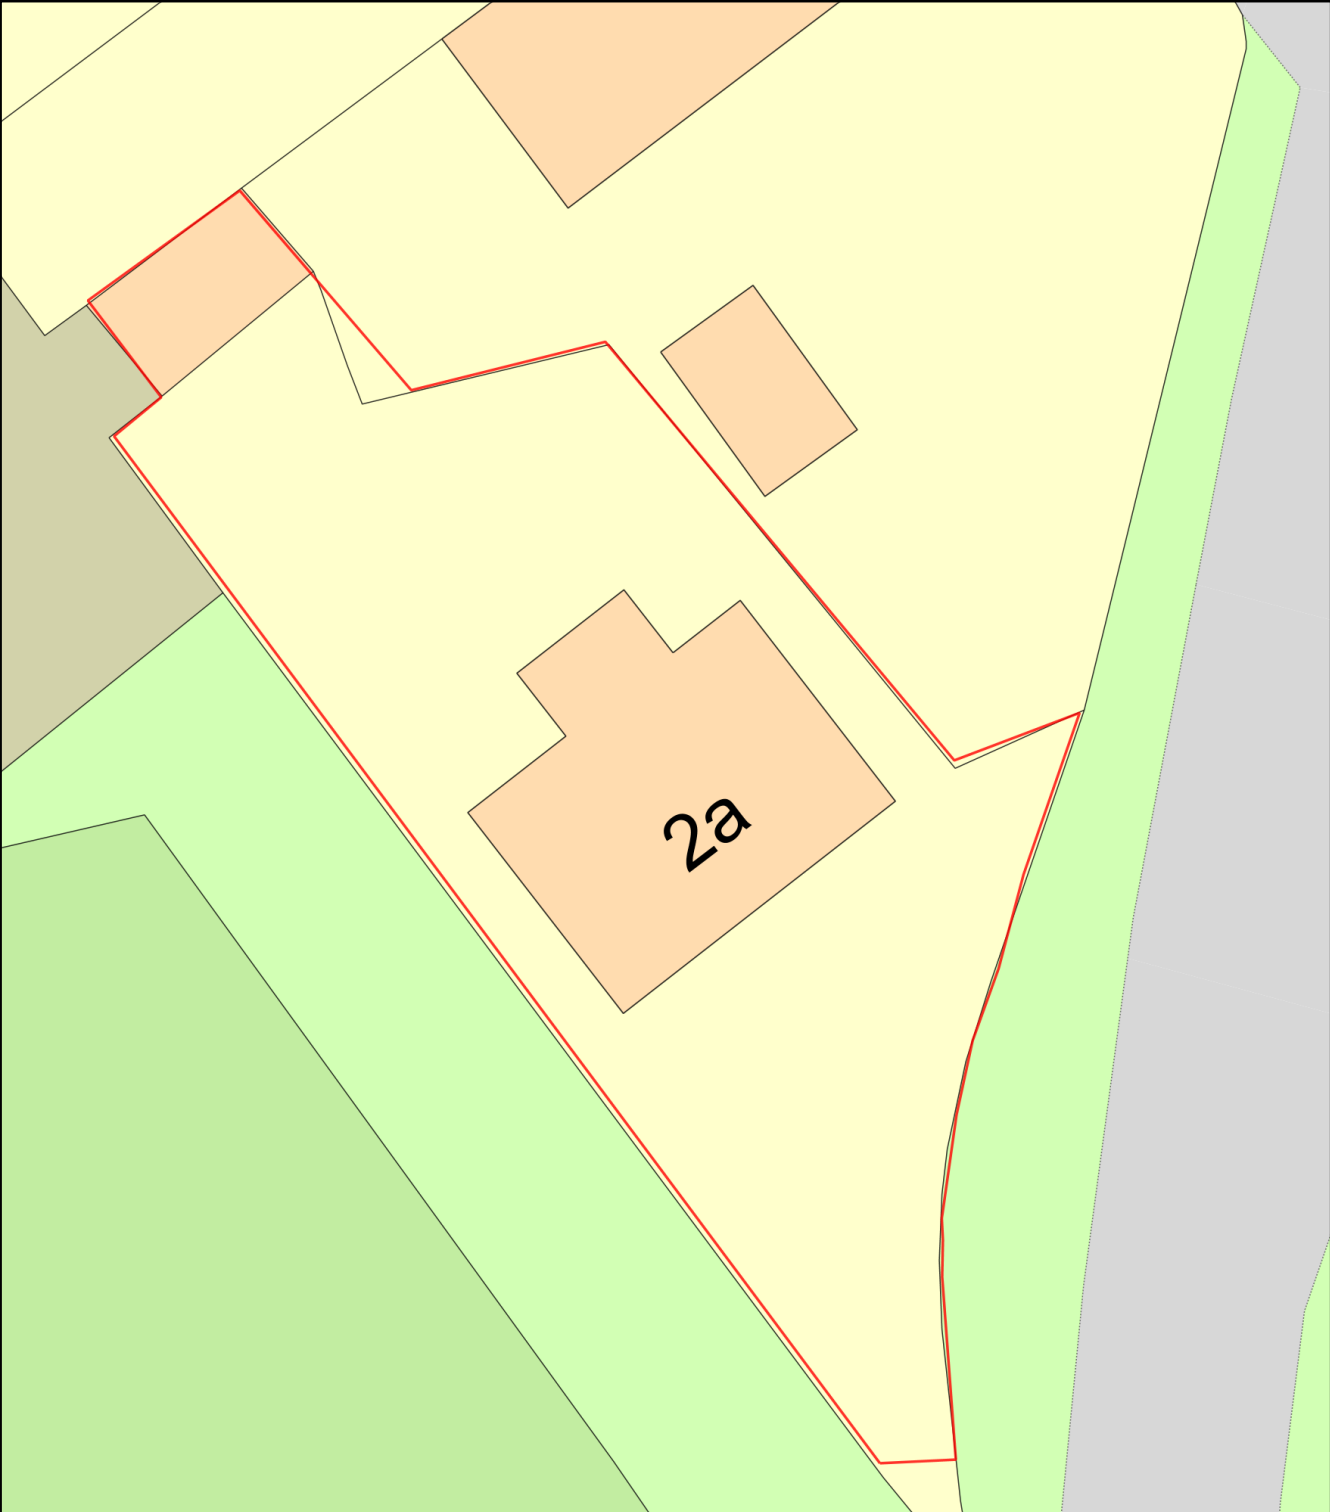

Block Plan

Plan Produced for: Mr & Mrs Gent

Date Produced: 14 Nov 2023

Plan Reference Number: TQRQM23318225433379

Scale: 1:200 @ A4