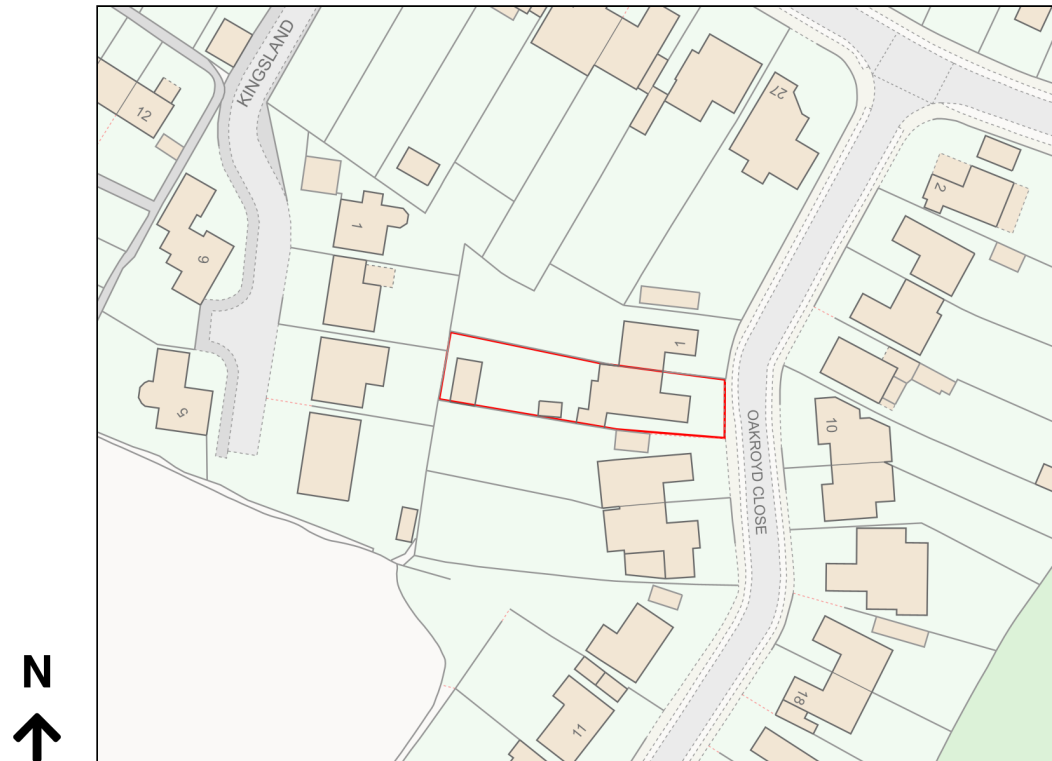

Location Plan

Site Address: 3, Oakroyd Close, Potters Bar, EN6 2EW

Date Produced: 08-Nov-2023

Scale: 1:1250 @A4

Planning Portal Reference: PP-12529368v2