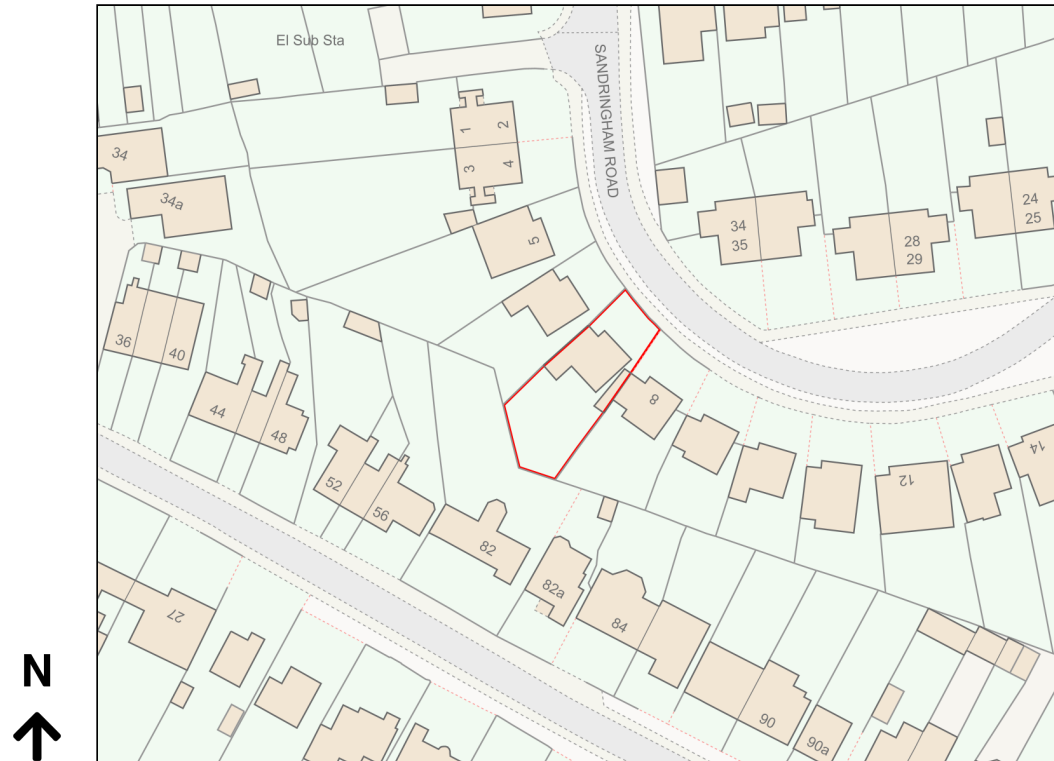

Location Plan

Site Address: 7, Sandringham Road, Potters Bar, EN6 1EX

Date Produced: 13-Nov-2023

Scale: 1:1250 @A4

Planning Portal Reference: PP-12599748v1